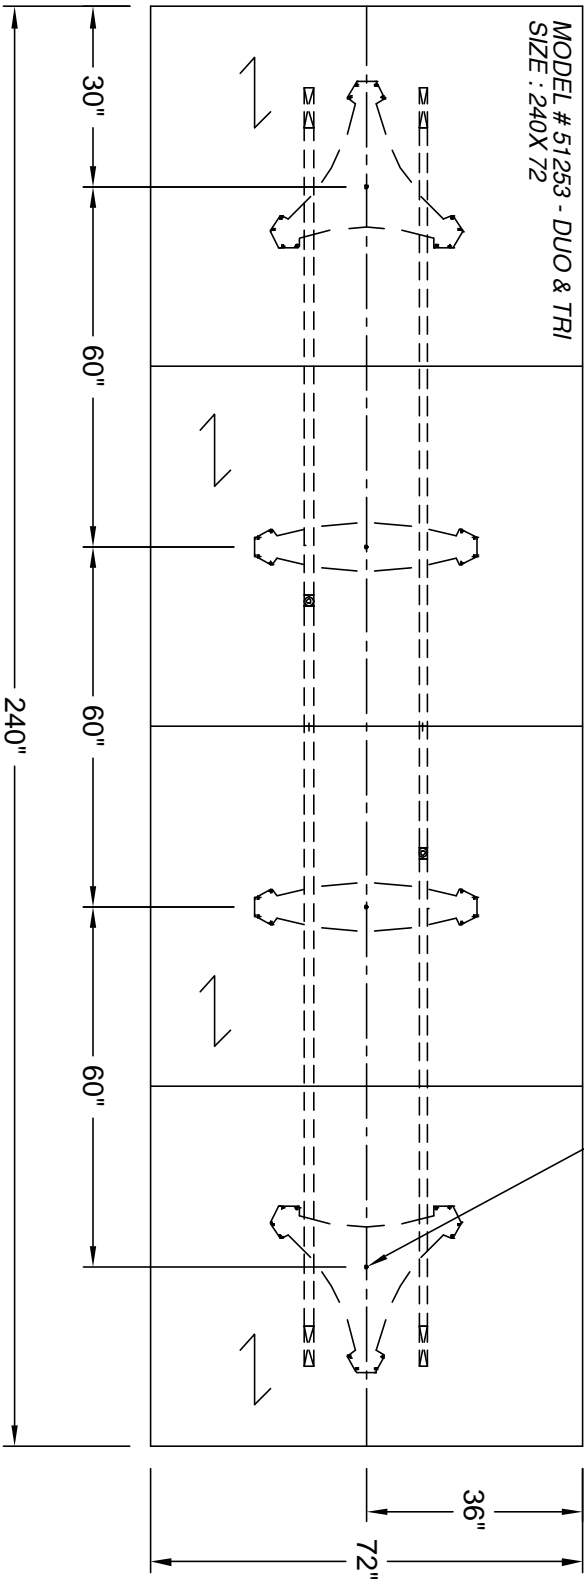

nienkämper

257 Finchdene Square
Scarborough, Ontario,
Canada M1X 1B9
Tel 416-298-5700 / Fax 416-298-4426
EMAIL : customerservice@nienkamper.com

LOCATE CORE DRILL AT CENTRE OF BASES

PLAN VIEW

THIS DRAWING IS CONFIDENTIAL AND PROPRIETARY. NO PART OF THIS DRAWING MAY BE COPIED,
DISCLOSED OR SENT TO ANY THIRD PARTY OR USED FOR ANY PURPOSE WITHOUT THE EXPRESS WRITTEN
AUTHORIZATION OF NIENKÄMPER FURNITURE AND ACCESSORIES.