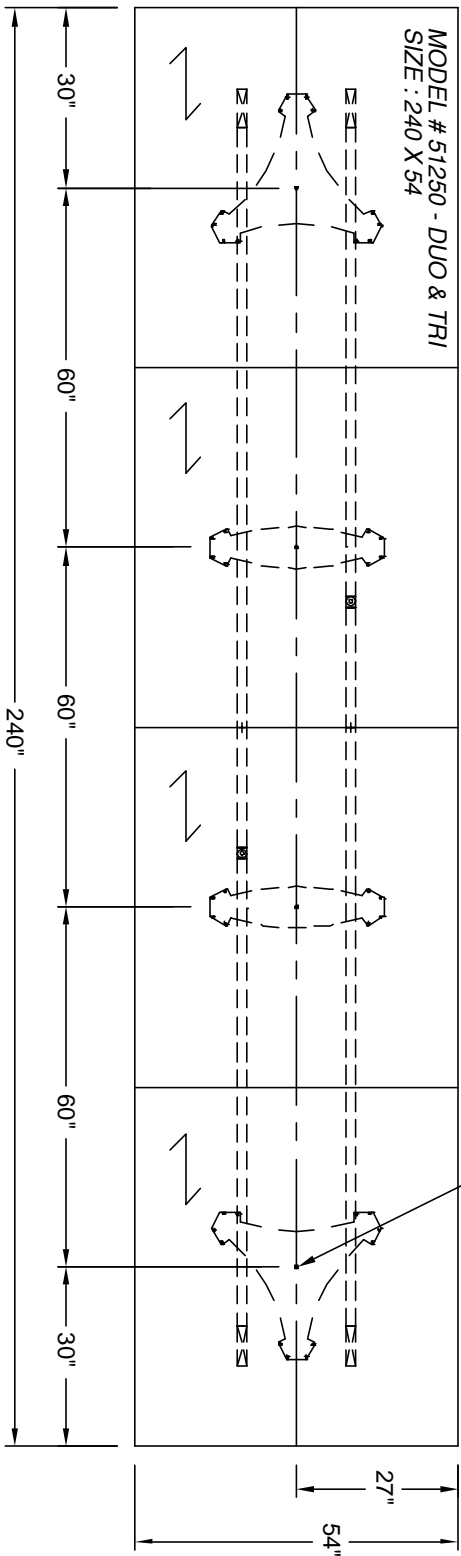

KEF group
nienkämper

257 Finchdene Square
 Scarborough, Ontario,
 Canada M1X 1B9
 Tel 416-298-5700 / Fax 416-298-4426
 EMAIL : customerservice@nienkamper.com

LOCATE CORE DRILLS AT CENTRE OF BASES

PLAN VIEW