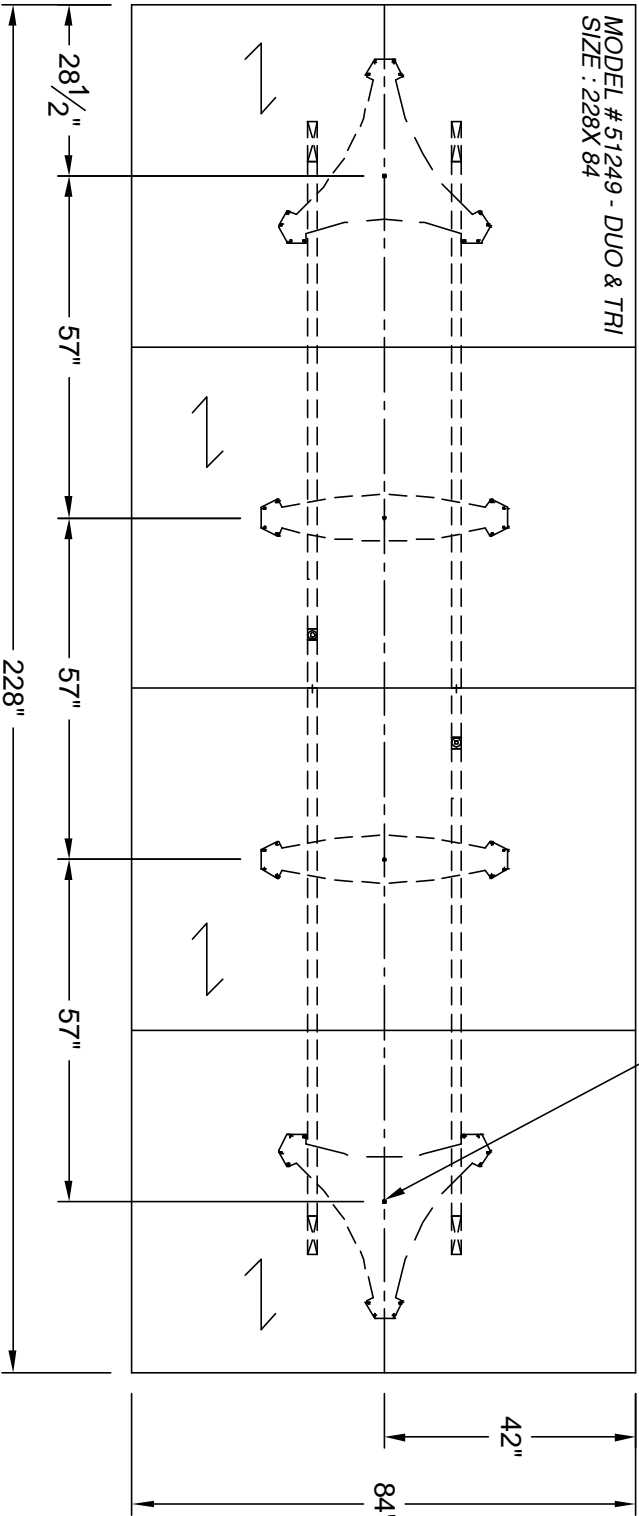

nienkämper

257 Finchdene Square
Scarborough, Ontario,
Canada M1X 1B9
Tel 416-298-5700 / Fax 416-298-4426
EMAIL : customerservice@nienkamper.com

LOCATE CORE DRILL AT CENTRE OF BASES

PLAN VIEW

THIS DRAWING IS CONFIDENTIAL AND PROPRIETARY. NO PART OF THIS DRAWING MAY BE COPIED,
DISCLOSED OR SENT TO ANY THIRD PARTY OR USED FOR ANY PURPOSE WITHOUT THE EXPRESS WRITTEN
AUTHORIZATION OF NIENKAMPER FURNITURE AND ACCESSORIES.