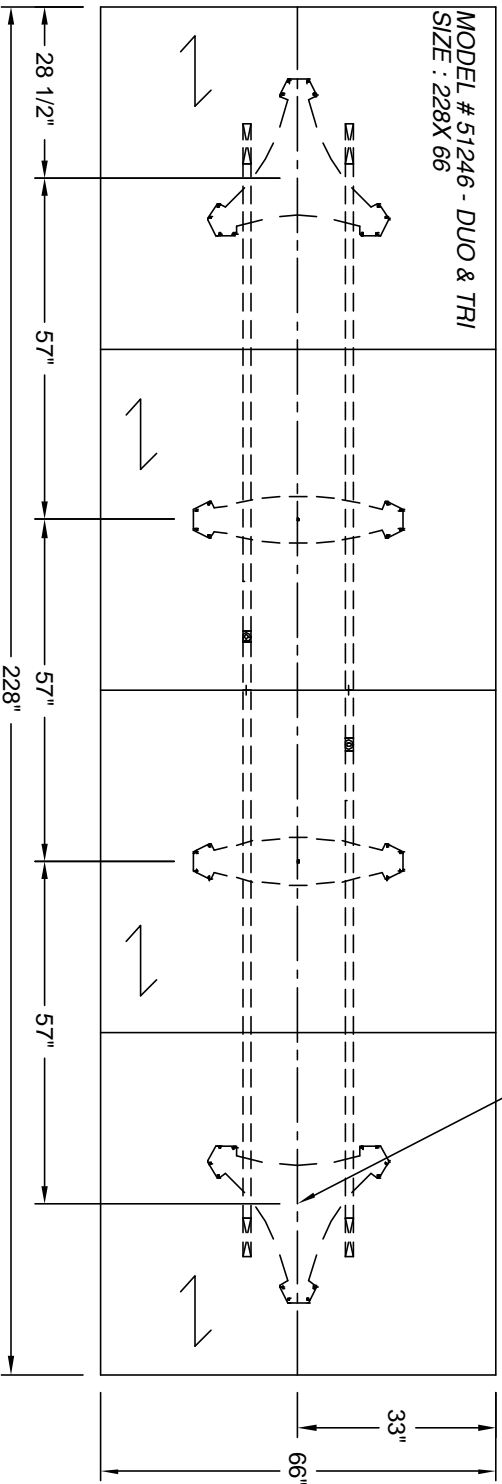

IGF Group
nienkämper

257 Finchdene Square
Scarborough, Ontario,
Canada M1X 1B9
Tel 416-298-5700 / Fax 416-298-4426
EMAIL : customerservice@nienkamper.com

PLAN VIEW

LOCATE CORE DRILL AT CENTRE OF BASES

THIS DRAWING IS CONFIDENTIAL AND PROPRIETARY. NO PART OF THIS DRAWING MAY BE COPIED,
DISCLOSED OR SENT TO ANY THIRD PARTY OR USED FOR ANY PURPOSE WITHOUT THE EXPRESS WRITTEN
AUTHORIZATION OF NIENKAMPER FURNITURE AND ACCESSORIES.