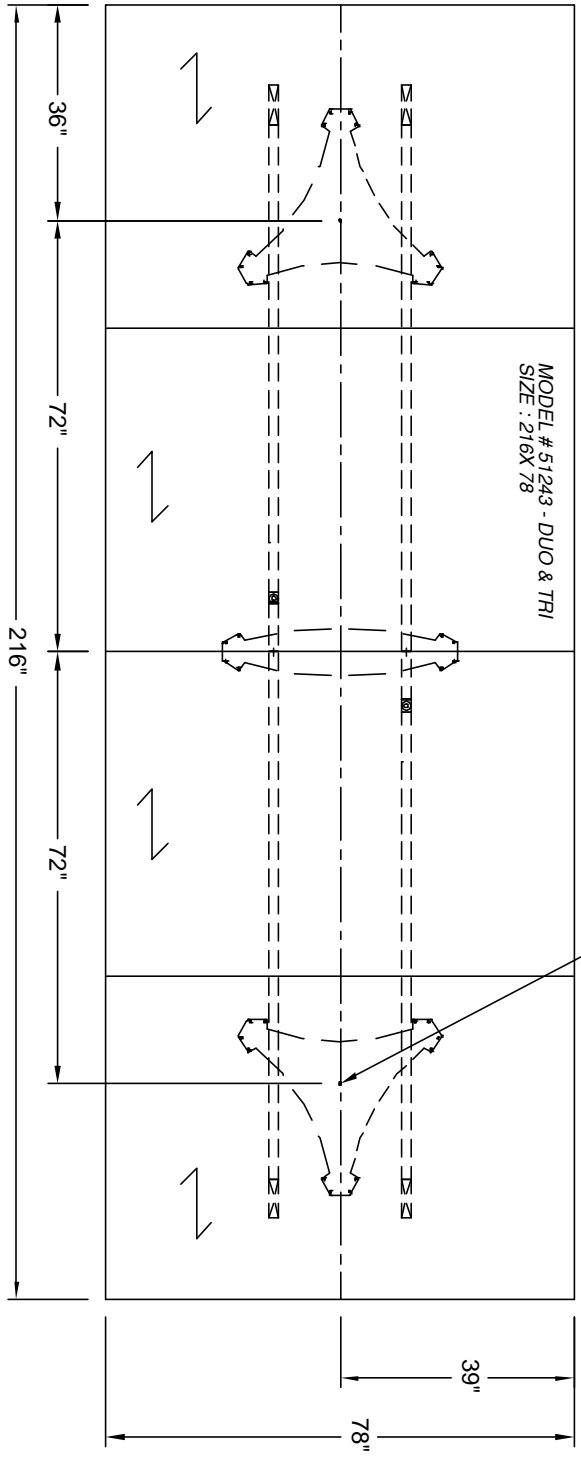

nienkämper

257 Finchdene Square
 Scarborough, Ontario,
 Canada M1X 1B9
 Tel 416-298-5700 / Fax 416-298-4426
 EMAIL : customerservice@nienkamper.com

LOCATE CORE DRILL AT CENTRE OF BASE

PLAN VIEW

THIS DRAWING IS CONFIDENTIAL AND PROPRIETARY. NO PART OF THIS DRAWING MAY BE COPIED,
 DISCLOSED OR SENT TO ANY THIRD PARTY OR USED FOR ANY PURPOSE WITHOUT THE EXPRESS WRITTEN
 AUTHORIZATION OF NIENKÄMPER FURNITURE AND ACCESSORIES.