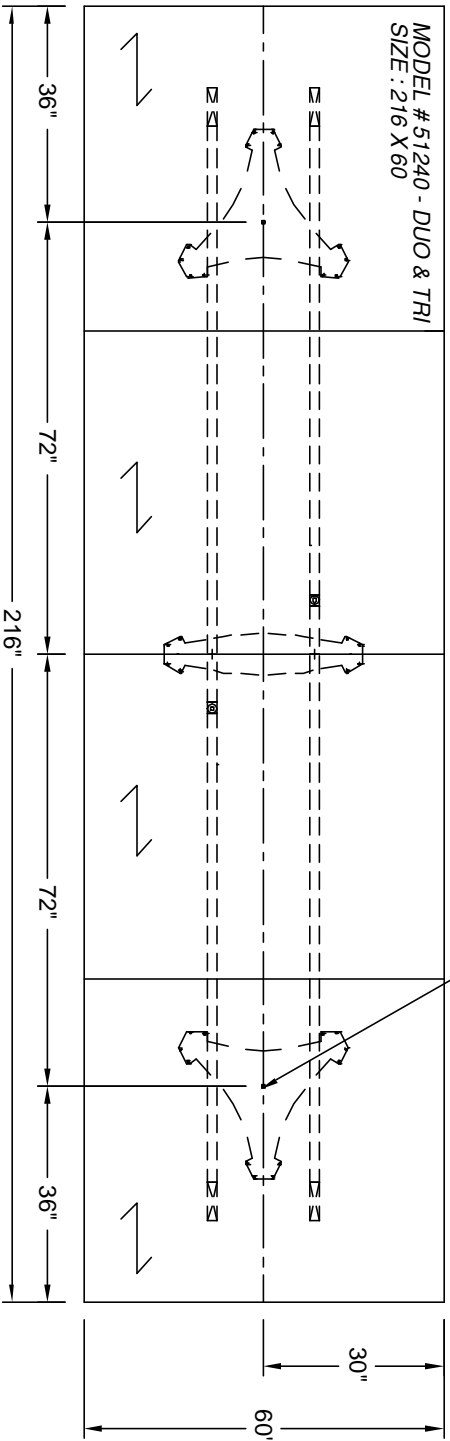

257 Finchdene Square
 Scarborough, Ontario,
 Canada M1X 1B9
 Tel 416-298-5700 / Fax 416-298-4426
 EMAIL : customerservice@nienkamper.com

PLAN VIEW

LOCATE CORE DRILLS AT CENTRE OF BASES

THIS DRAWING IS CONFIDENTIAL AND PROPRIETARY. NO PART OF THIS DRAWING MAY BE COPIED,
 DISCLOSED OR SENT TO ANY THIRD PARTY OR USED FOR ANY PURPOSE WITHOUT THE EXPRESS WRITTEN
 AUTHORIZATION OF NIENKÄMPEL FURNITURE AND ACCESSORIES.