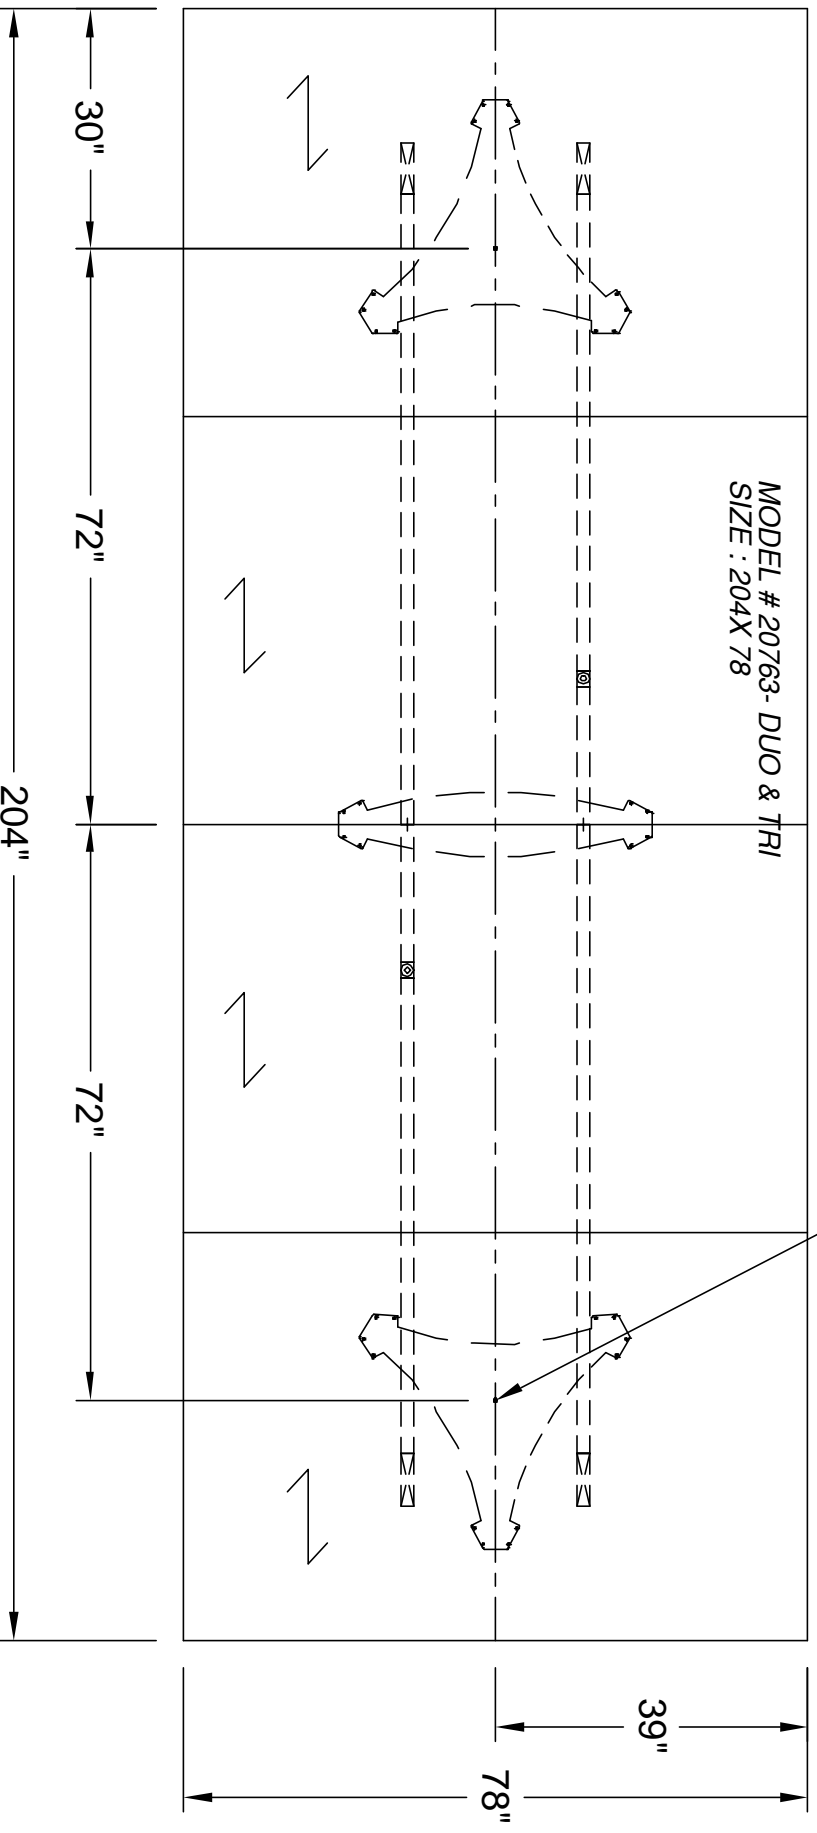

257 Finchdene Square
Scarborough, Ontario,
Canada M1X 1B9

Tel 416-298-5700 / Fax 416-298-4426
EMAIL : customerservice@nienkamper.com

LOCATE CORE DRILL AT CENTRE OF BASE

PLAN VIEW

THIS DRAWING IS CONFIDENTIAL AND PROPRIETARY. NO PART OF THIS DRAWING MAY BE COPIED,
DISCLOSED OR SENT TO ANY THIRD PARTY OR USED FOR ANY PURPOSE WITHOUT THE EXPRESS WRITTEN
AUTHORIZATION OF NIENKAMPER FURNITURE AND ACCESSORIES.