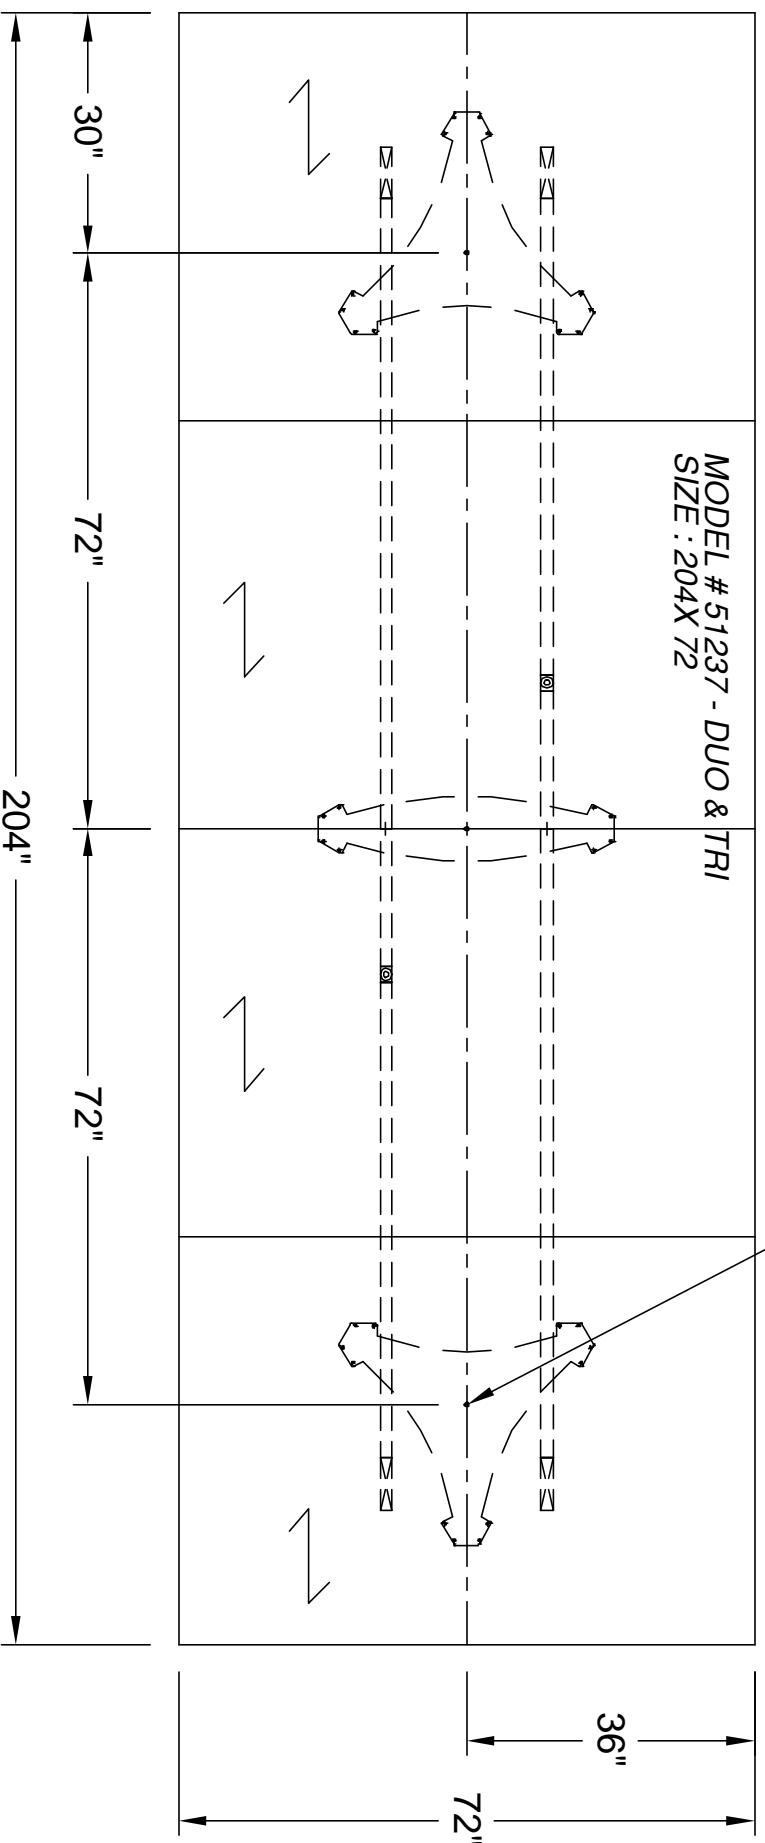

nienkämper

257 Finchdene Square
Scarborough, Ontario,
Canada M1X 1B9
Tel 416-298-5700 / Fax 416-298-4426
EMAIL : customerservice@nienkamper.com

PLAN VIEW

LOCATE CORE DRILL IN CENTRE OF BASE

THIS DRAWING IS CONFIDENTIAL AND PROPRIETARY. NO PART OF THIS DRAWING MAY BE COPIED,
DISCLOSED OR SENT TO ANY THIRD PARTY OR USED FOR ANY PURPOSE WITHOUT THE EXPRESS WRITTEN
AUTHORIZATION OF NIENKAMPER FURNITURE AND ACCESSORIES.