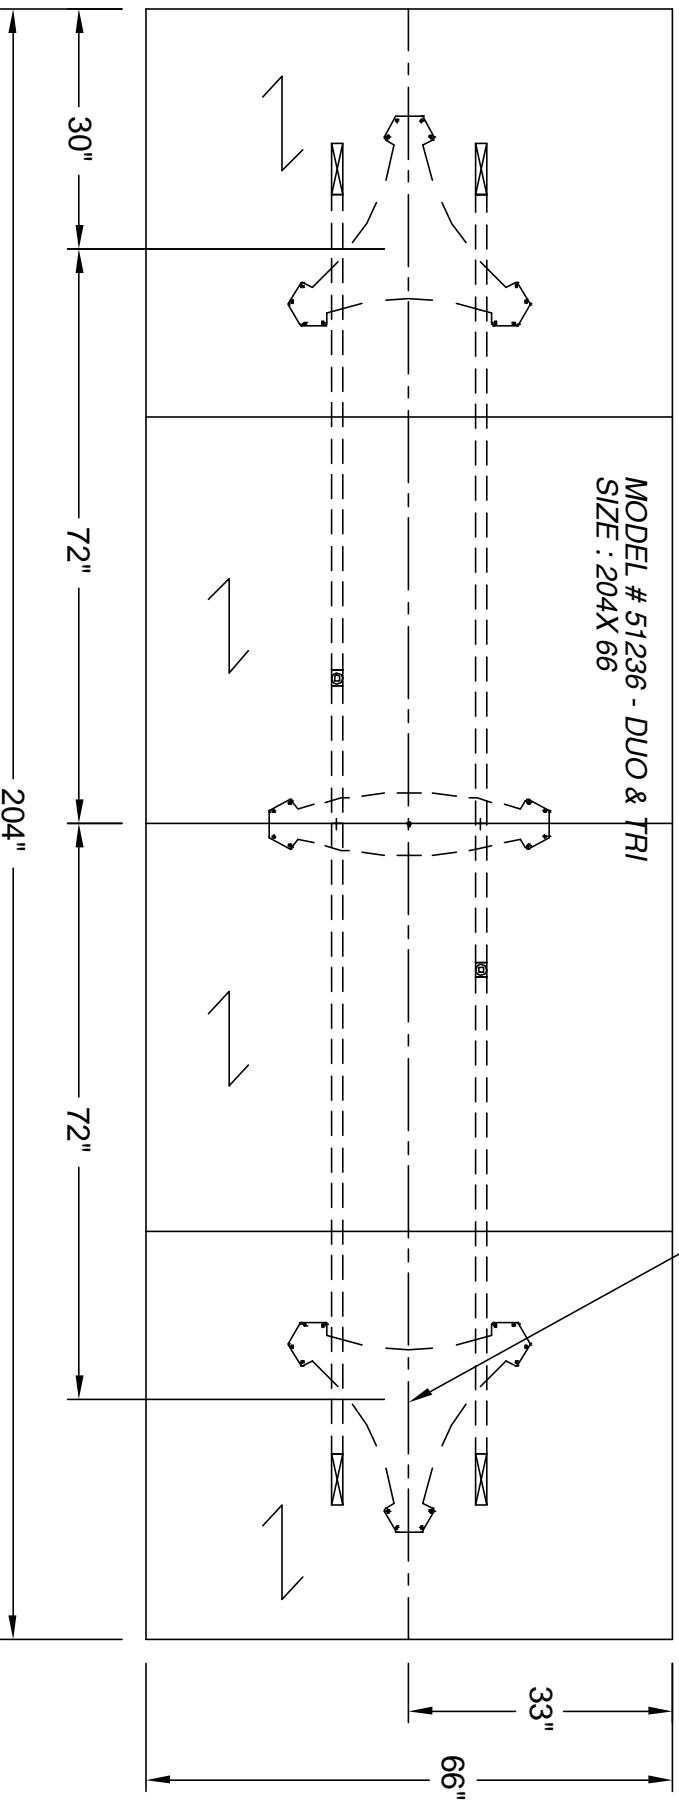

nienkämper

257 Finchdene Square
Scarborough, Ontario,
Canada M1X 1B9
Tel 416-298-5700 / Fax 416-298-4426
EMAIL : customerservice@nienkamper.com

PLAN VIEW

LOCATE CORE DRILL AT CENTRE OF BASE

THIS DRAWING IS CONFIDENTIAL AND PROPRIETARY. NO PART OF THIS DRAWING MAY BE COPIED,
DISCLOSED OR SENT TO ANY THIRD PARTY OR USED FOR ANY PURPOSE WITHOUT THE EXPRESS WRITTEN
AUTHORIZATION OF NIENKAMPER FURNITURE AND ACCESSORIES.