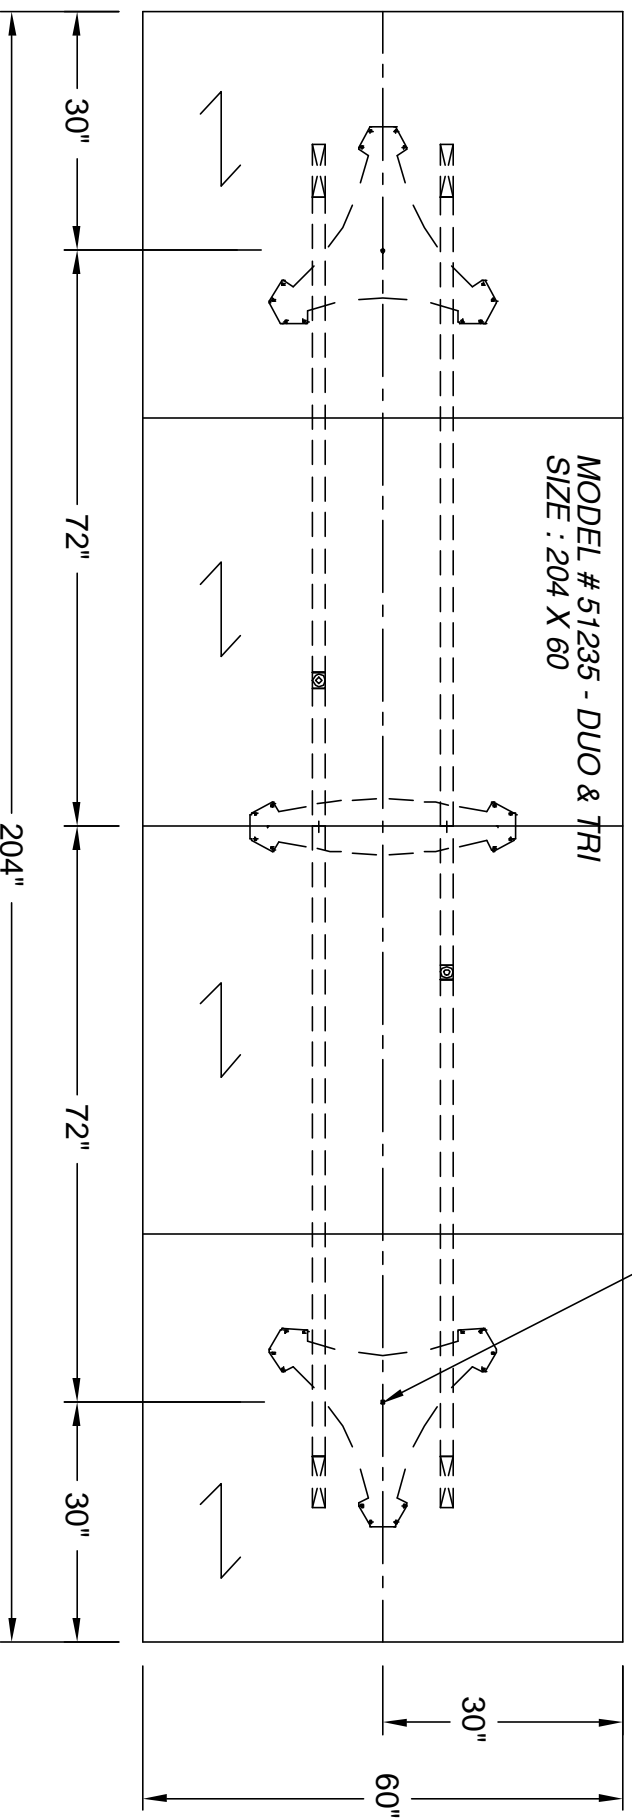

nienkämper

257 Finchdene Square
Scarborough, Ontario,
Canada M1X 1B9

Tel 416-298-5700 / Fax 416-298-4426
EMAIL : customerservice@nienkamper.com

PLAN VIEW

LOCATE CORE DRILLS AT CENTRE OF BASES

THIS DRAWING IS CONFIDENTIAL AND PROPRIETARY. NO PART OF THIS DRAWING MAY BE COPIED,
DISCLOSED OR SENT TO ANY THIRD PARTY OR USED FOR ANY PURPOSE WITHOUT THE EXPRESS WRITTEN
AUTHORIZATION OF NIENKAMPER FURNITURE AND ACCESSORIES.