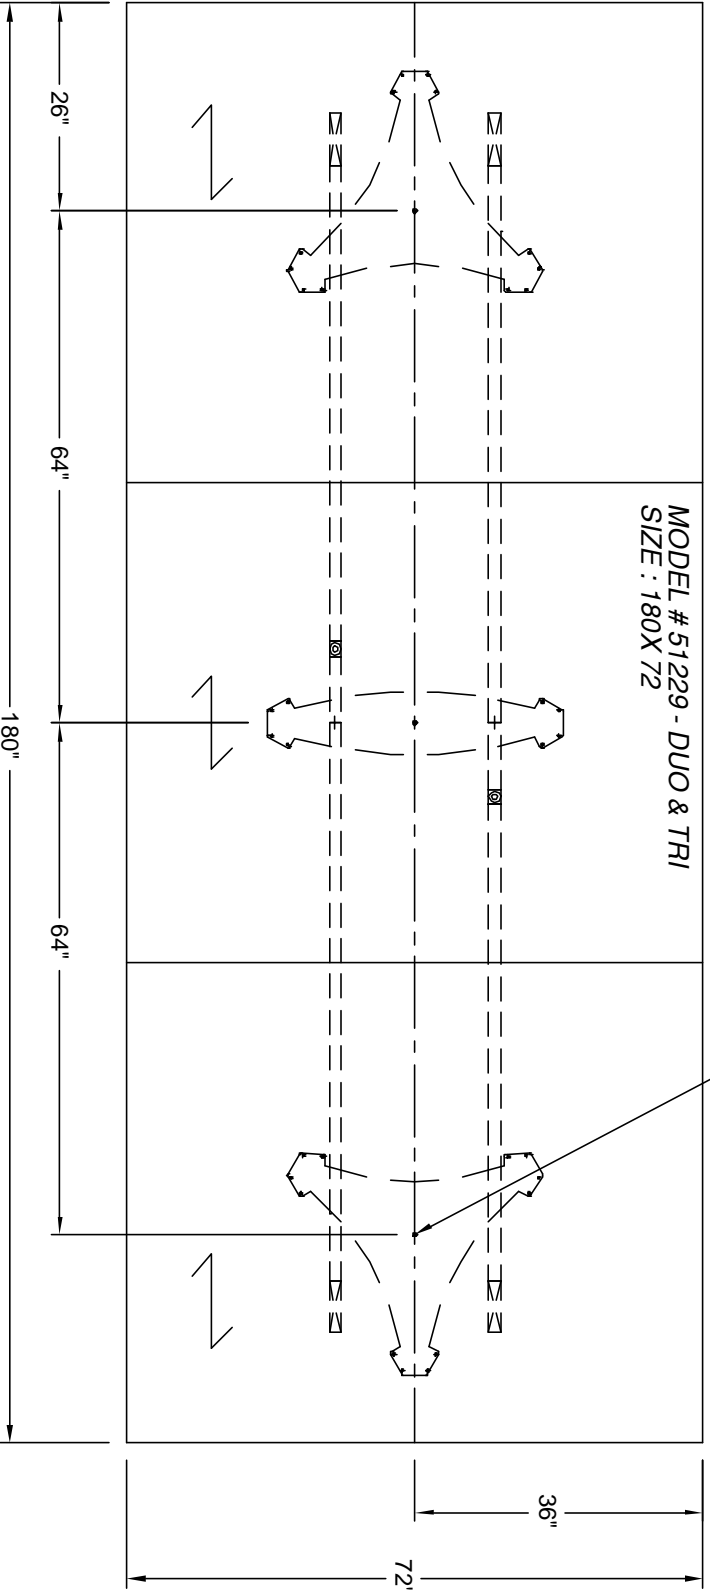

IGF group
nienkämper

257 Finchdene Square
Scarborough, Ontario,
Canada M1X 1B9
Tel 416-298-5700 / Fax 416-298-4426
EMAIL : customerservice@nienkamper.com

LOCATE CORE DRILL AT CENTRE OF BASES

PLAN VIEW

THIS DRAWING IS CONFIDENTIAL AND PROPRIETARY. NO PART OF THIS DRAWING MAY BE COPIED,
DISCLOSED OR SENT TO ANY THIRD PARTY OR USED FOR ANY PURPOSE WITHOUT THE EXPRESS WRITTEN
AUTHORIZATION OF NIENKAMPER FURNITURE AND ACCESSORIES.