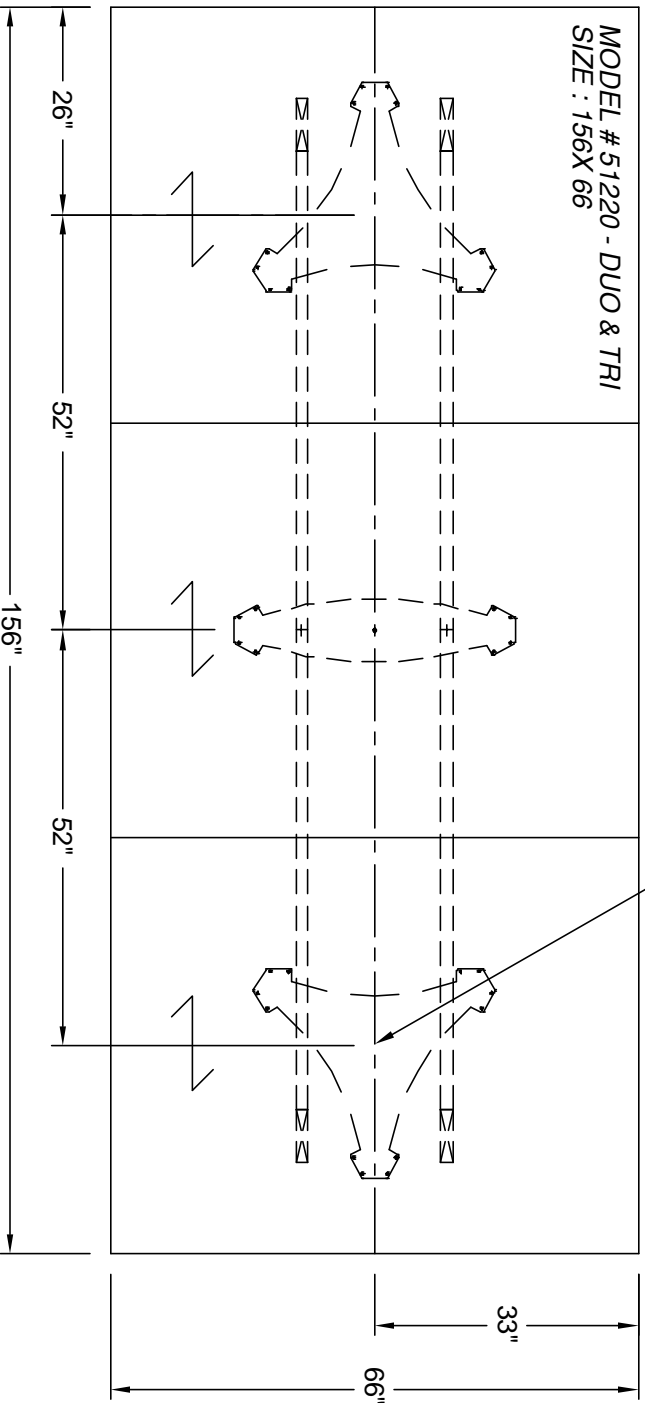

nienkämper

257 Finchdene Square
Scarborough, Ontario,
Canada M1X 1B9
Tel 416-298-5700 / Fax 416-298-4426
EMAIL : customerservice@nienkamper.com

PLAN VIEW

LOCATE CORE DRILL AT CENTRE OF BASE

THIS DRAWING IS CONFIDENTIAL AND PROPRIETARY. NO PART OF THIS DRAWING MAY BE COPIED,
DISCLOSED OR SENT TO ANY THIRD PARTY OR USED FOR ANY PURPOSE WITHOUT THE EXPRESS WRITTEN
AUTHORIZATION OF NIENKÄMPER FURNITURE AND ACCESSORIES.