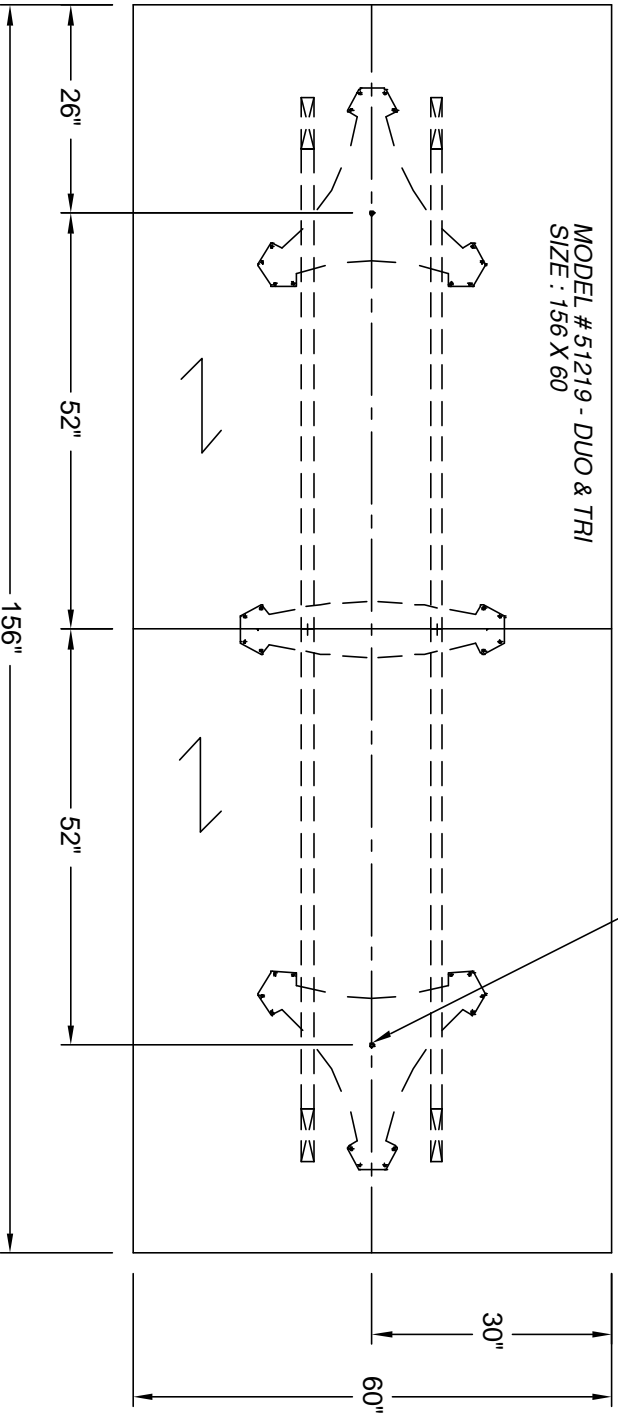

# nienkämper

257 Finchdene Square  
Scarborough, Ontario,  
Canada M1X 1B9  
Tel 416-298-5700 / Fax 416-298-4426  
EMAIL : [customerservice@nienkamper.com](mailto:customerservice@nienkamper.com)

LOCATE CORE DRILL AT CENTRE OF BASE

## PLAN VIEW

THIS DRAWING IS CONFIDENTIAL AND PROPRIETARY. NO PART OF THIS DRAWING MAY BE COPIED,  
DISCLOSED OR SENT TO ANY THIRD PARTY OR USED FOR ANY PURPOSE WITHOUT THE EXPRESS WRITTEN  
AUTHORIZATION OF NIENKÄMPER FURNITURE AND ACCESSORIES.