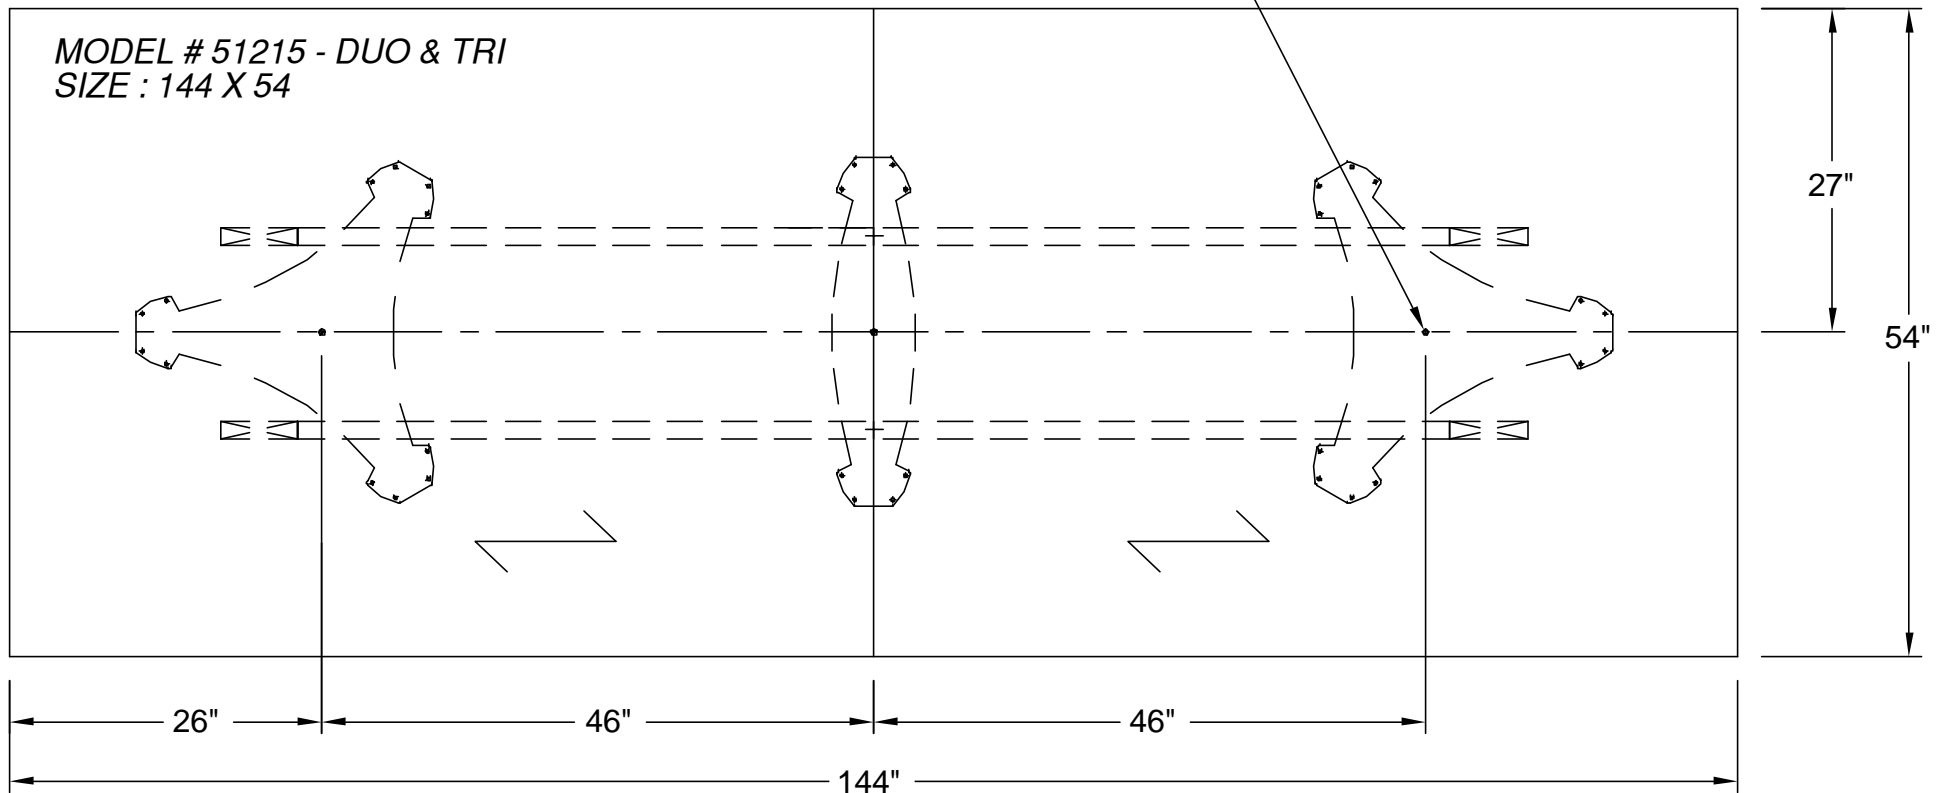

ICFgroup

nienkämper

257 Finchdene Square
Scarborough, Ontario,
Canada M1X 1B9

Tel 416-298-5700 / Fax 416-298-4426
EMAIL : customerservice@nienkamper.com

PLAN VIEW

LOCATE CORE DRILL AT CENTRE OF BASES

THIS DRAWING IS CONFIDENTIAL AND PROPRIETARY. NO PART OF THIS DRAWING MAY BE COPIED, DISCLOSED OR SENT TO ANY THIRD PARTY OR USED FOR ANY PURPOSE WITHOUT THE EXPRESS WRITTEN AUTHORIZATION OF NIENKAMPER FURNITURE AND ACCESSORIES.