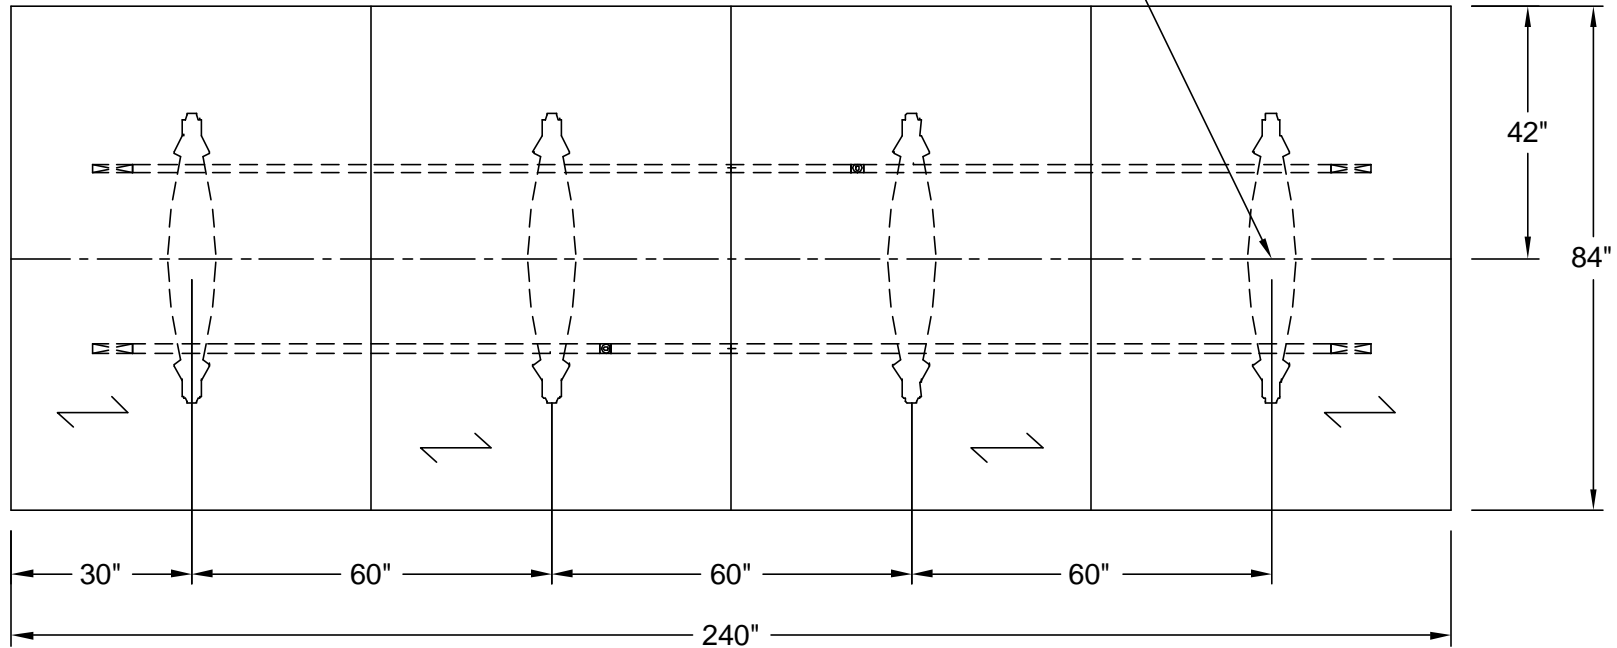

ICFgroup

nienkämper

257 Finchdene Square
Scarborough, Ontario,
Canada M1X 1B9

Tel 416-298-5700 / Fax 416-298-4426
EMAIL : customerservice@nienkamper.com

PLAN VIEW

LOCATE CORE DRILL AT CENTRE OF BASES

THIS DRAWING IS CONFIDENTIAL AND PROPRIETARY. NO PART OF THIS DRAWING MAY BE COPIED,
DISCLOSED OR SENT TO ANY THIRD PARTY OR USED FOR ANY PURPOSE WITHOUT THE EXPRESS WRITTEN
AUTHORIZATION OF NIENKAMPER FURNITURE AND ACCESSORIES.