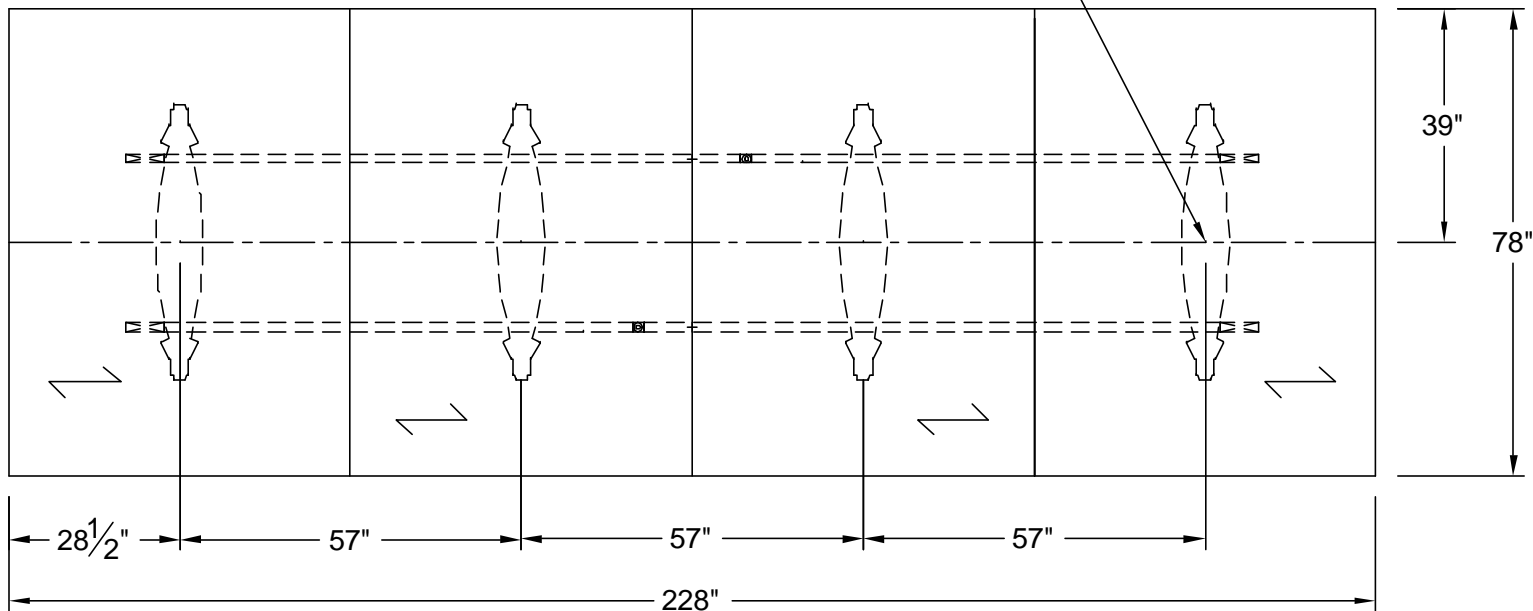

ICFgroup

nienkämper

257 Finchdene Square
Scarborough, Ontario,
Canada M1X 1B9

Tel 416-298-5700 / Fax 416-298-4426
EMAIL : customerservice@nienkamper.com

PLAN VIEW

LOCATE CORE DRILL AT CENTRE OF BASES

THIS DRAWING IS CONFIDENTIAL AND PROPRIETARY. NO PART OF THIS DRAWING MAY BE COPIED,
DISCLOSED OR SENT TO ANY THIRD PARTY OR USED FOR ANY PURPOSE WITHOUT THE EXPRESS WRITTEN
AUTHORIZATION OF NIENKAMPER FURNITURE AND ACCESSORIES.