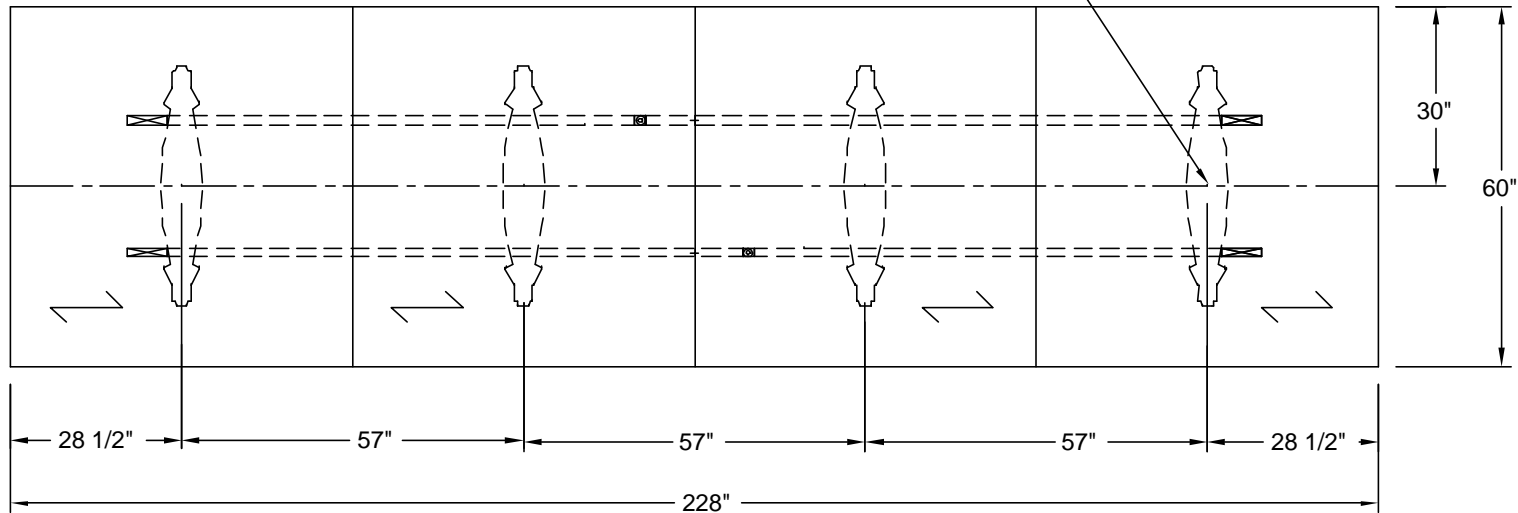

ICFgroup

nienkämper

257 Finchdene Square
Scarborough, Ontario,
Canada M1X 1B9

Tel 416-298-5700 / Fax 416-298-4426
EMAIL : customerservice@nienkamper.com

PLAN VIEW

LOCATE CORE DRILLS AT CENTRE OF BASES

THIS DRAWING IS CONFIDENTIAL AND PROPRIETARY. NO PART OF THIS DRAWING MAY BE COPIED,
DISCLOSED OR SENT TO ANY THIRD PARTY OR USED FOR ANY PURPOSE WITHOUT THE EXPRESS WRITTEN
AUTHORIZATION OF NIENKAMPER FURNITURE AND ACCESSORIES.