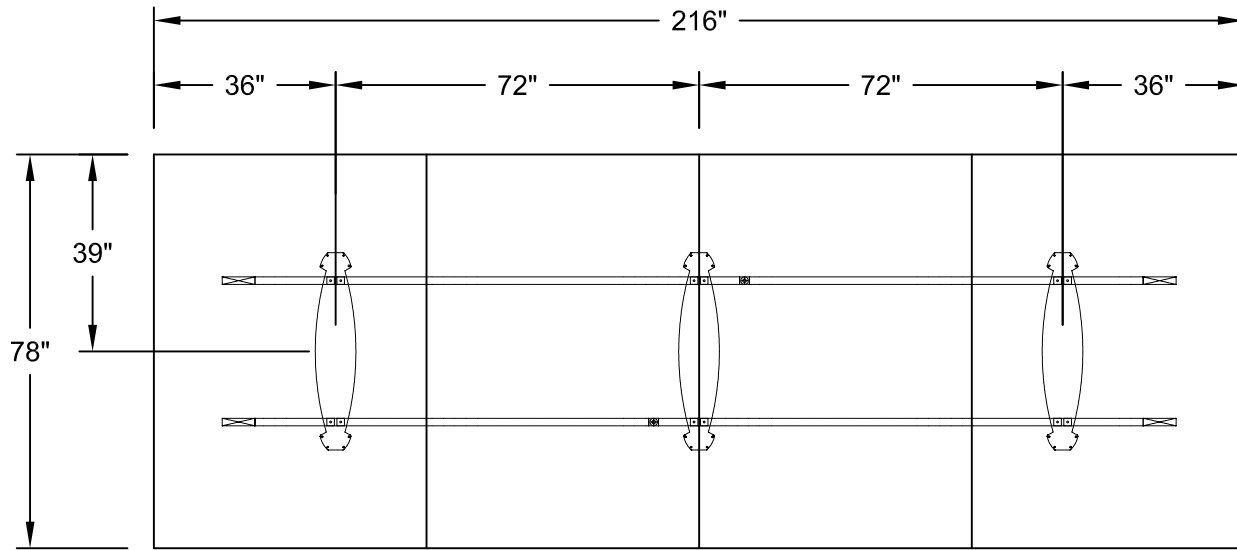

MODEL - DUO BASES
SIZE: 216" X 78"

PLAN VIEW

DIMENSIONS SHOWN TO CENTRE OF BASES

THIS DRAWING IS CONFIDENTIAL AND PROPRIETARY. NO PART OF THIS DRAWING
MAY BE COPIED, DISCLOSED TO ANY THIRD PARTY OR USED FOR ANY PURPOSE
WITHOUT THE EXPRESS WRITTEN AUTHORIZATION OF NIENKAMPER FURNITURE & ACCESSORIES

MODEL - TAPER AND T-BASES
SIZE: 216" X 78"

PLAN VIEW

DIMENSIONS SHOWN TO CENTRE OF BASES

THIS DRAWING IS CONFIDENTIAL AND PROPRIETARY. NO PART OF THIS DRAWING
MAY BE COPIED, DISCLOSED TO ANY THIRD PARTY OR USED FOR ANY PURPOSE
WITHOUT THE EXPRESS WRITTEN AUTHORIZATION OF NIENKAMPER FURNITURE & ACCESSORIES