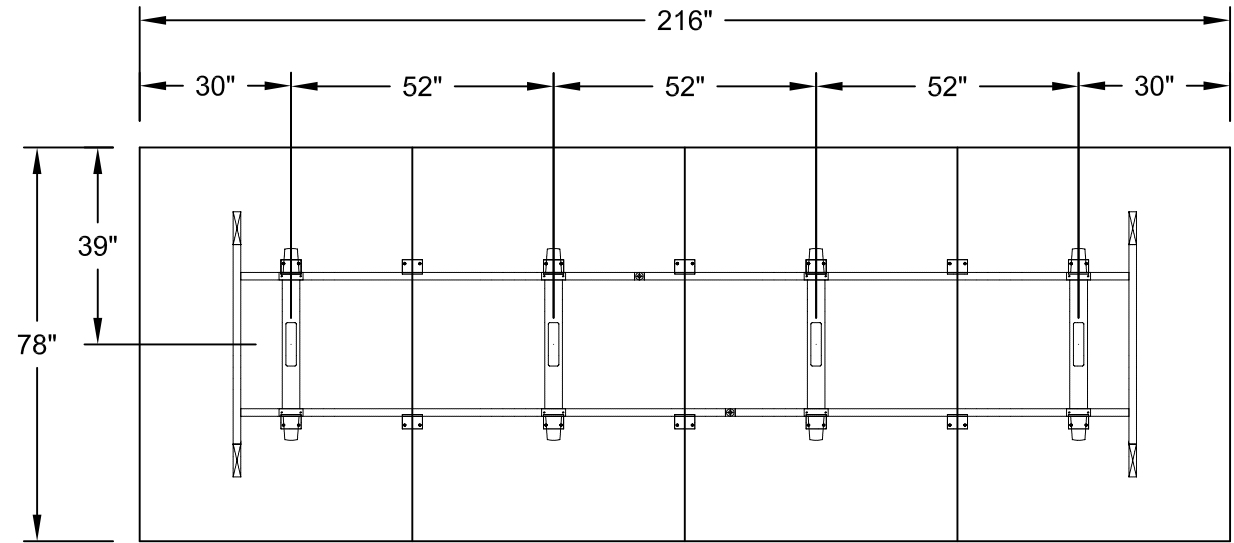

MODEL - DUO BASES
SIZE: 216" X 78"

PLAN VIEW

DIMENSIONS SHOWN TO CENTRE OF BASES

THIS DRAWING IS CONFIDENTIAL AND PROPRIETARY. NO PART OF THIS DRAWING
MAY BE COPIED, DISCLOSED TO ANY THIRD PARTY OR USED FOR ANY PURPOSE
WITHOUT THE EXPRESS WRITTEN AUTHORIZATION OF NIENKAMPER FURNITURE & ACCESSORIES

MODEL - TAPER AND T-BASES
SIZE: 216" X 78"

PLAN VIEW

DIMENSIONS SHOWN TO CENTRE OF BASES

THIS DRAWING IS CONFIDENTIAL AND PROPRIETARY. NO PART OF THIS DRAWING
MAY BE COPIED, DISCLOSED TO ANY THIRD PARTY OR USED FOR ANY PURPOSE
WITHOUT THE EXPRESS WRITTEN AUTHORIZATION OF NIENKAMPER FURNITURE & ACCESSORIES