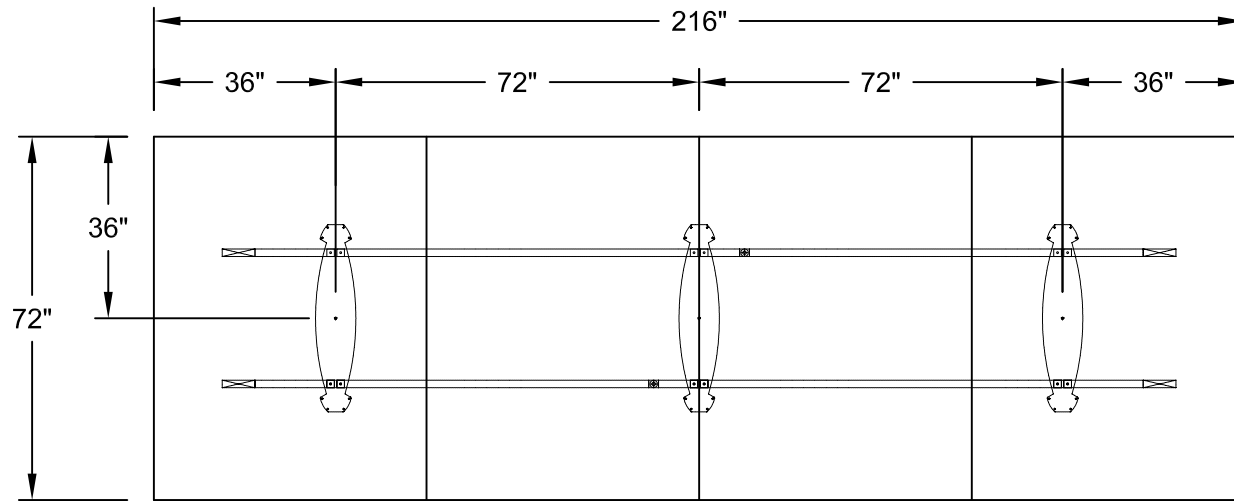

MODEL - DUO BASES
SIZE: 216" X 72"

PLAN VIEW

DIMENSIONS SHOWN TO CENTRE OF BASES

THIS DRAWING IS CONFIDENTIAL AND PROPRIETARY. NO PART OF THIS DRAWING
MAY BE COPIED, DISCLOSED TO ANY THIRD PARTY OR USED FOR ANY PURPOSE
WITHOUT THE EXPRESS WRITTEN AUTHORIZATION OF NIENKAMPER FURNITURE & ACCESSORIES

MODEL - TAPER AND T-BASES
SIZE: 216" X 72"

PLAN VIEW

DIMENSIONS SHOWN TO CENTRE OF BASES

THIS DRAWING IS CONFIDENTIAL AND PROPRIETARY. NO PART OF THIS DRAWING
MAY BE COPIED, DISCLOSED TO ANY THIRD PARTY OR USED FOR ANY PURPOSE
WITHOUT THE EXPRESS WRITTEN AUTHORIZATION OF NIENKAMPER FURNITURE & ACCESSORIES