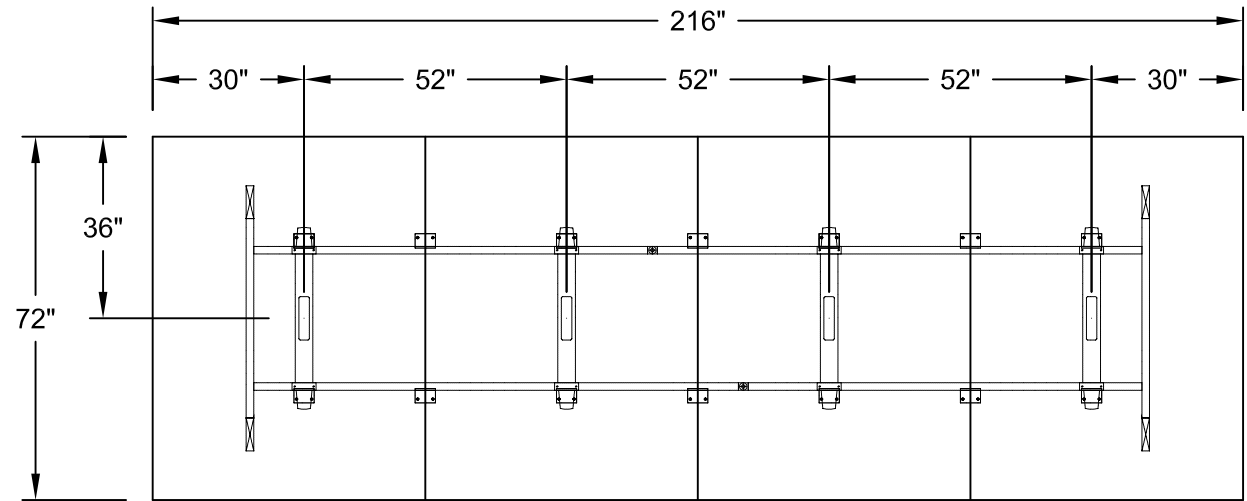

MODEL - DUO BASES
SIZE: 216" X 72"

PLAN VIEW

DIMENSIONS SHOWN TO CENTRE OF BASES

THIS DRAWING IS CONFIDENTIAL AND PROPRIETARY. NO PART OF THIS DRAWING
MAY BE COPIED, DISCLOSED TO ANY THIRD PARTY OR USED FOR ANY PURPOSE
WITHOUT THE EXPRESS WRITTEN AUTHORIZATION OF NIENKAMPER FURNITURE & ACCESSORIES

MODEL - TAPER AND T-BASES
SIZE: 216" X 72"

PLAN VIEW

DIMENSIONS SHOWN TO CENTRE OF BASES

THIS DRAWING IS CONFIDENTIAL AND PROPRIETARY. NO PART OF THIS DRAWING
MAY BE COPIED, DISCLOSED TO ANY THIRD PARTY OR USED FOR ANY PURPOSE
WITHOUT THE EXPRESS WRITTEN AUTHORIZATION OF NIENKAMPER FURNITURE & ACCESSORIES