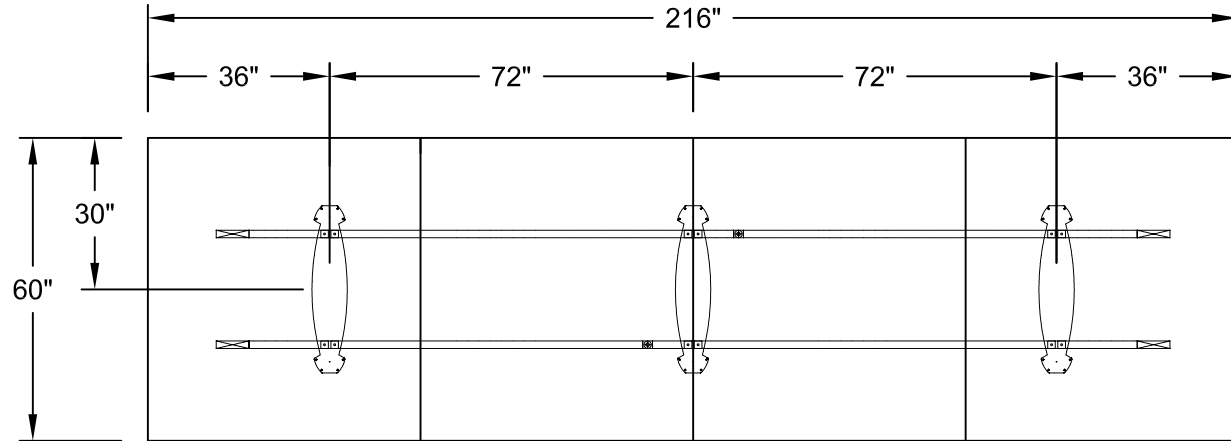

MODEL - DUO BASES  
SIZE: 216" X 60"

PLAN VIEW

DIMENSIONS SHOWN TO CENTRE OF BASES

THIS DRAWING IS CONFIDENTIAL AND PROPRIETARY. NO PART OF THIS DRAWING  
MAY BE COPIED, DISCLOSED TO ANY THIRD PARTY OR USED FOR ANY PURPOSE  
WITHOUT THE EXPRESS WRITTEN AUTHORIZATION OF NIENKAMPER FURNITURE & ACCESSORIES

MODEL - TAPER AND T-BASES  
SIZE: 216" X 60"

PLAN VIEW

DIMENSIONS SHOWN TO CENTRE OF BASES

THIS DRAWING IS CONFIDENTIAL AND PROPRIETARY. NO PART OF THIS DRAWING  
MAY BE COPIED, DISCLOSED TO ANY THIRD PARTY OR USED FOR ANY PURPOSE  
WITHOUT THE EXPRESS WRITTEN AUTHORIZATION OF NIENKAMPER FURNITURE & ACCESSORIES