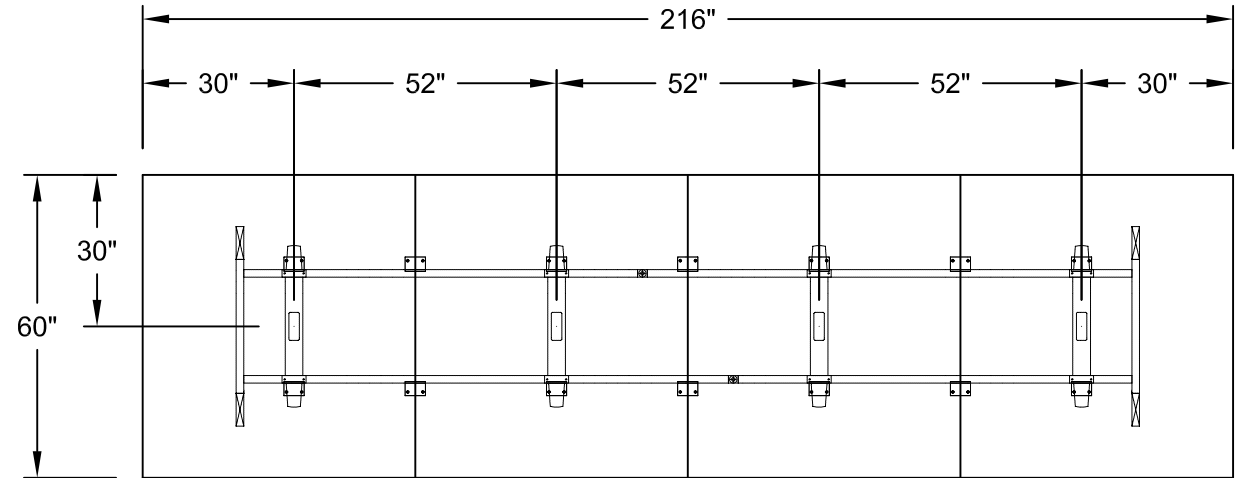

MODEL - DUO BASES  
SIZE: 216" X 60"

PLAN VIEW

DIMENSIONS SHOWN TO CENTRE OF BASES

THIS DRAWING IS CONFIDENTIAL AND PROPRIETARY. NO PART OF THIS DRAWING  
MAY BE COPIED, DISCLOSED TO ANY THIRD PARTY OR USED FOR ANY PURPOSE  
WITHOUT THE EXPRESS WRITTEN AUTHORIZATION OF NIENKAMPER FURNITURE & ACCESSORIES

MODEL - TAPER AND T-BASES  
SIZE: 216" X 60"

PLAN VIEW

DIMENSIONS SHOWN TO CENTRE OF BASES

THIS DRAWING IS CONFIDENTIAL AND PROPRIETARY. NO PART OF THIS DRAWING  
MAY BE COPIED, DISCLOSED TO ANY THIRD PARTY OR USED FOR ANY PURPOSE  
WITHOUT THE EXPRESS WRITTEN AUTHORIZATION OF NIENKAMPER FURNITURE & ACCESSORIES