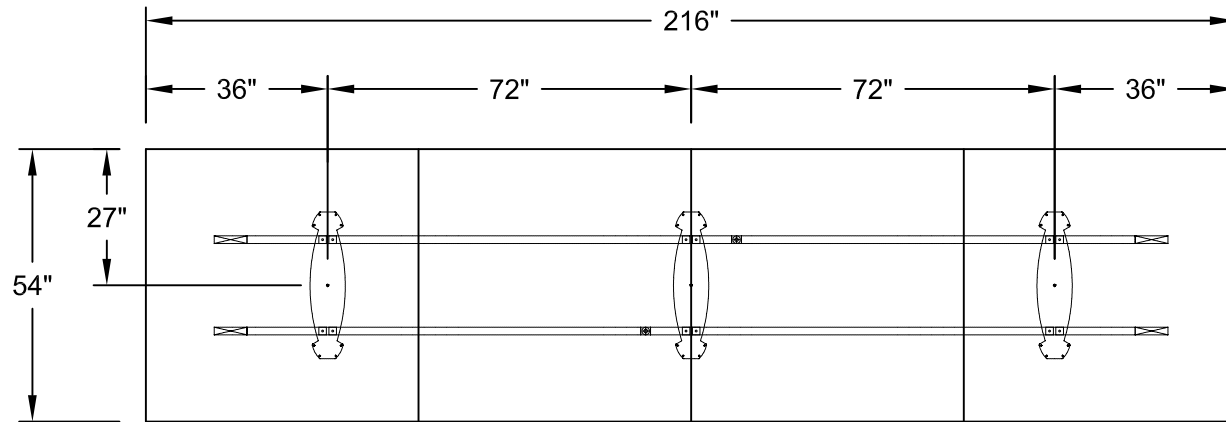

MODEL - DUO BASES
SIZE: 216" X 54"

PLAN VIEW

DIMENSIONS SHOWN TO CENTRE OF BASES

THIS DRAWING IS CONFIDENTIAL AND PROPRIETARY. NO PART OF THIS DRAWING
MAY BE COPIED, DISCLOSED TO ANY THIRD PARTY OR USED FOR ANY PURPOSE
WITHOUT THE EXPRESS WRITTEN AUTHORIZATION OF NIENKAMPER FURNITURE & ACCESSORIES

MODEL - TAPER AND T-BASES
SIZE: 216" X 54"

PLAN VIEW

DIMENSIONS SHOWN TO CENTRE OF BASES

THIS DRAWING IS CONFIDENTIAL AND PROPRIETARY. NO PART OF THIS DRAWING
MAY BE COPIED, DISCLOSED TO ANY THIRD PARTY OR USED FOR ANY PURPOSE
WITHOUT THE EXPRESS WRITTEN AUTHORIZATION OF NIENKAMPER FURNITURE & ACCESSORIES