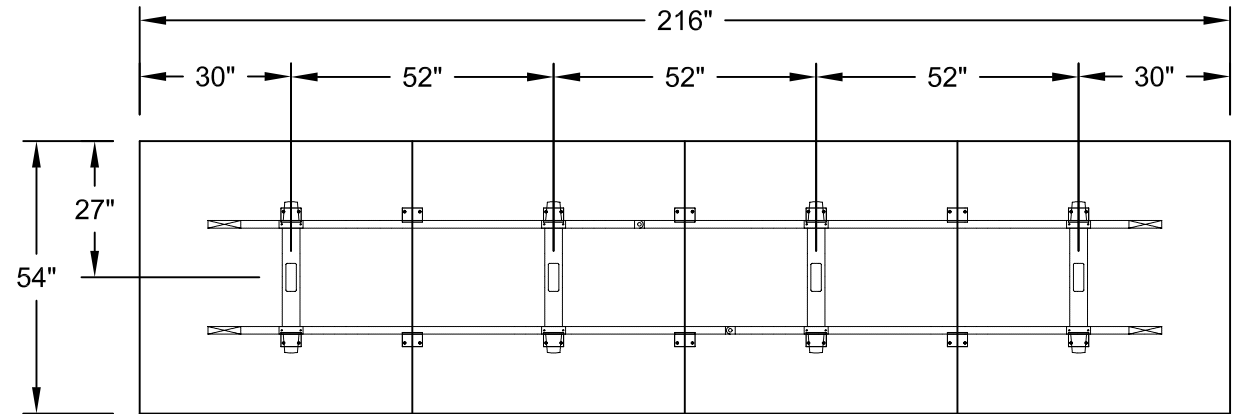

MODEL - DUO BASES
SIZE: 216" X 54"

PLAN VIEW

DIMENSIONS SHOWN TO CENTRE OF BASES

THIS DRAWING IS CONFIDENTIAL AND PROPRIETARY. NO PART OF THIS DRAWING
MAY BE COPIED, DISCLOSED TO ANY THIRD PARTY OR USED FOR ANY PURPOSE
WITHOUT THE EXPRESS WRITTEN AUTHORIZATION OF NIENKAMPER FURNITURE & ACCESSORIES

MODEL - TAPER AND T-BASES
SIZE: 216" X 54"

PLAN VIEW

DIMENSIONS SHOWN TO CENTRE OF BASES

THIS DRAWING IS CONFIDENTIAL AND PROPRIETARY. NO PART OF THIS DRAWING
MAY BE COPIED, DISCLOSED TO ANY THIRD PARTY OR USED FOR ANY PURPOSE
WITHOUT THE EXPRESS WRITTEN AUTHORIZATION OF NIENKAMPER FURNITURE & ACCESSORIES