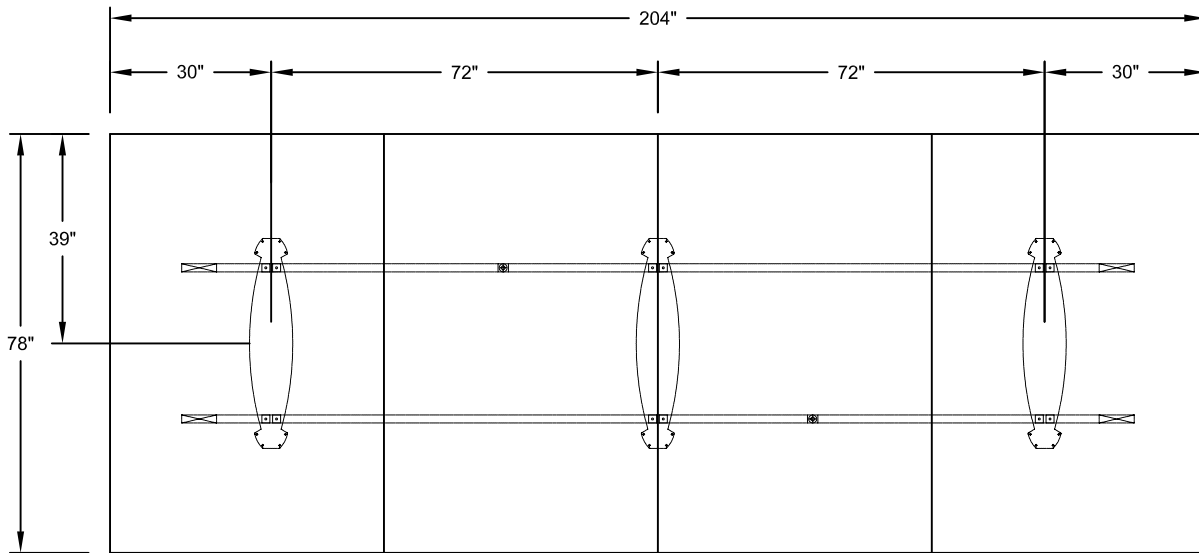

MODEL - DUO BASES  
SIZE: 204" X 78"

PLAN VIEW

DIMENSIONS SHOWN TO CENTRE OF BASES

THIS DRAWING IS CONFIDENTIAL AND PROPRIETARY. NO PART OF THIS DRAWING  
MAY BE COPIED, DISCLOSED TO ANY THIRD PARTY OR USED FOR ANY PURPOSE  
WITHOUT THE EXPRESS WRITTEN AUTHORIZATION OF NIENKAMPER FURNITURE & ACCESSORIES

MODEL - TAPER AND T- BASES  
SIZE: 204" X 78"

PLAN VIEW

DIMENSIONS SHOWN TO CENTRE OF BASES

THIS DRAWING IS CONFIDENTIAL AND PROPRIETARY. NO PART OF THIS DRAWING  
MAY BE COPIED, DISCLOSED TO ANY THIRD PARTY OR USED FOR ANY PURPOSE  
WITHOUT THE EXPRESS WRITTEN AUTHORIZATION OF NIENKAMPER FURNITURE & ACCESSORIES