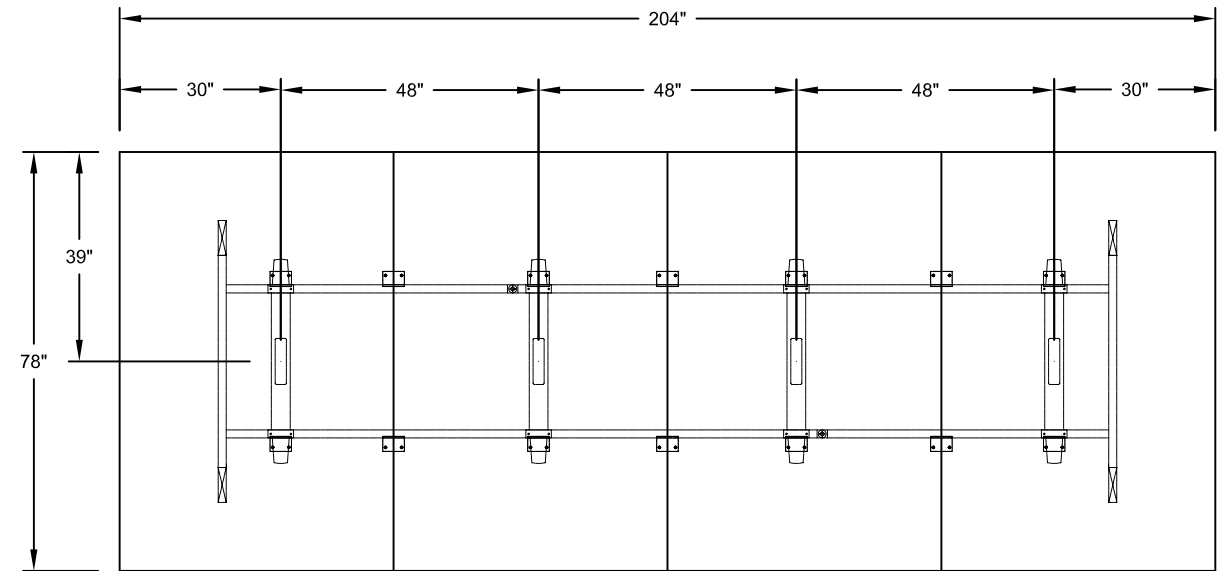

MODEL - DUO BASES  
SIZE: 204" X 78"

PLAN VIEW

DIMENSIONS SHOWN TO CENTRE OF BASES

THIS DRAWING IS CONFIDENTIAL AND PROPRIETARY. NO PART OF THIS DRAWING  
MAY BE COPIED, DISCLOSED TO ANY THIRD PARTY OR USED FOR ANY PURPOSE  
WITHOUT THE EXPRESS WRITTEN AUTHORIZATION OF NIENKAMPER FURNITURE & ACCESSORIES

MODEL - TAPER AND T- BASES  
SIZE: 204" X 78"

PLAN VIEW

DIMENSIONS SHOWN TO CENTRE OF BASES

THIS DRAWING IS CONFIDENTIAL AND PROPRIETARY. NO PART OF THIS DRAWING  
MAY BE COPIED, DISCLOSED TO ANY THIRD PARTY OR USED FOR ANY PURPOSE  
WITHOUT THE EXPRESS WRITTEN AUTHORIZATION OF NIENKAMPER FURNITURE & ACCESSORIES