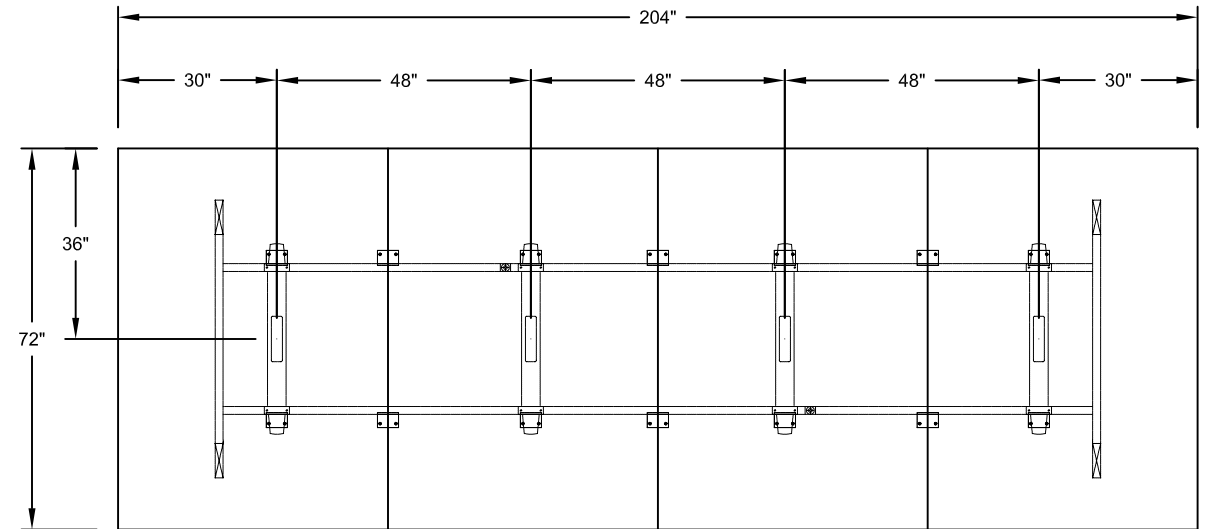

MODEL - DUO BASES
SIZE: 204" X 72"

PLAN VIEW

DIMENSIONS SHOWN TO CENTRE OF BASES

THIS DRAWING IS CONFIDENTIAL AND PROPRIETARY. NO PART OF THIS DRAWING
MAY BE COPIED, DISCLOSED TO ANY THIRD PARTY OR USED FOR ANY PURPOSE
WITHOUT THE EXPRESS WRITTEN AUTHORIZATION OF NIENKAMPER FURNITURE & ACCESSORIES

MODEL - TAPER AND T- BASES
SIZE: 204" X 72"

PLAN VIEW

DIMENSIONS SHOWN TO CENTRE OF BASES

THIS DRAWING IS CONFIDENTIAL AND PROPRIETARY. NO PART OF THIS DRAWING
MAY BE COPIED, DISCLOSED TO ANY THIRD PARTY OR USED FOR ANY PURPOSE
WITHOUT THE EXPRESS WRITTEN AUTHORIZATION OF NIENKAMPER FURNITURE & ACCESSORIES