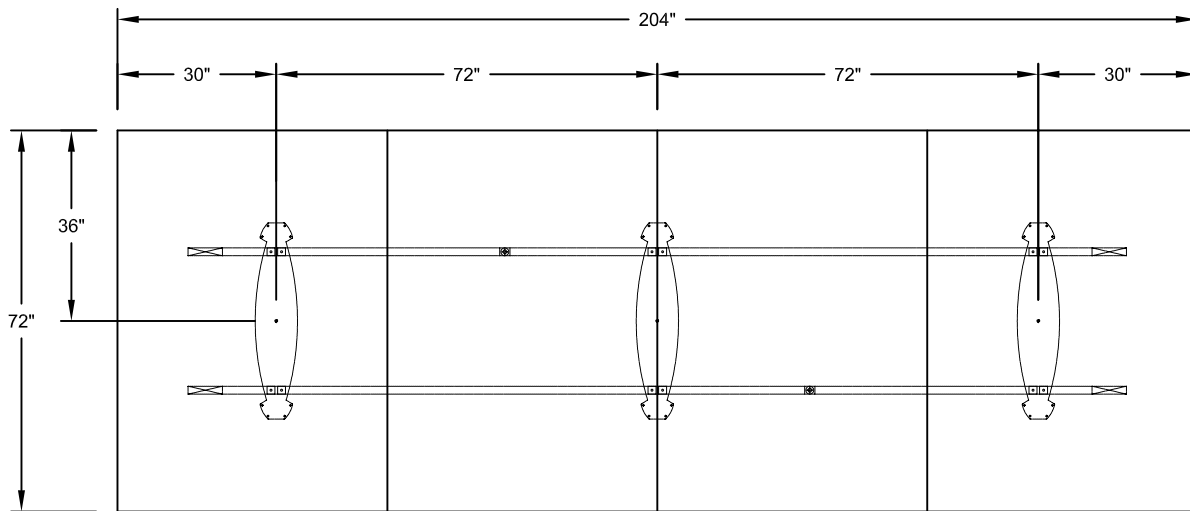

MODEL - DUO BASES
SIZE: 204" X 72"

PLAN VIEW

DIMENSIONS SHOWN TO CENTRE OF BASES

THIS DRAWING IS CONFIDENTIAL AND PROPRIETARY. NO PART OF THIS DRAWING
MAY BE COPIED, DISCLOSED TO ANY THIRD PARTY OR USED FOR ANY PURPOSE
WITHOUT THE EXPRESS WRITTEN AUTHORIZATION OF NIENKAMPER FURNITURE & ACCESSORIES

MODEL - TAPER AND T- BASES
SIZE: 204" X 72"

PLAN VIEW

DIMENSIONS SHOWN TO CENTRE OF BASES

THIS DRAWING IS CONFIDENTIAL AND PROPRIETARY. NO PART OF THIS DRAWING
MAY BE COPIED, DISCLOSED TO ANY THIRD PARTY OR USED FOR ANY PURPOSE
WITHOUT THE EXPRESS WRITTEN AUTHORIZATION OF NIENKAMPER FURNITURE & ACCESSORIES