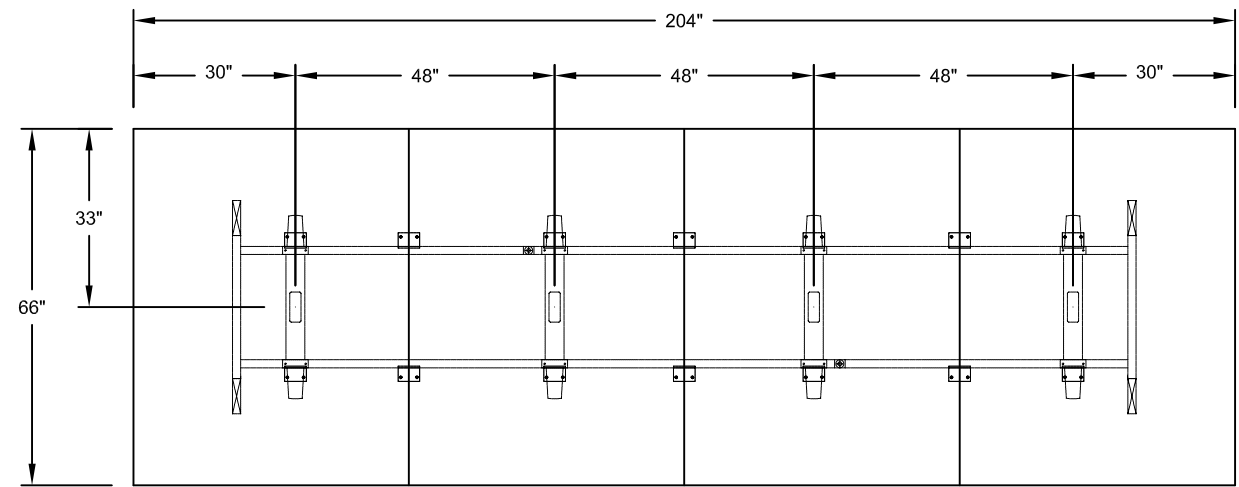

MODEL - DUO BASES
SIZE: 204" X 66"

PLAN VIEW

DIMENSIONS SHOWN TO CENTRE OF BASES

THIS DRAWING IS CONFIDENTIAL AND PROPRIETARY. NO PART OF THIS DRAWING
MAY BE COPIED, DISCLOSED TO ANY THIRD PARTY OR USED FOR ANY PURPOSE
WITHOUT THE EXPRESS WRITTEN AUTHORIZATION OF NIENKAMPER FURNITURE & ACCESSORIES

MODEL - TAPER AND T- BASES
SIZE: 204" X 66"

PLAN VIEW

DIMENSIONS SHOWN TO CENTRE OF BASES

THIS DRAWING IS CONFIDENTIAL AND PROPRIETARY. NO PART OF THIS DRAWING
MAY BE COPIED, DISCLOSED TO ANY THIRD PARTY OR USED FOR ANY PURPOSE
WITHOUT THE EXPRESS WRITTEN AUTHORIZATION OF NIENKAMPER FURNITURE & ACCESSORIES