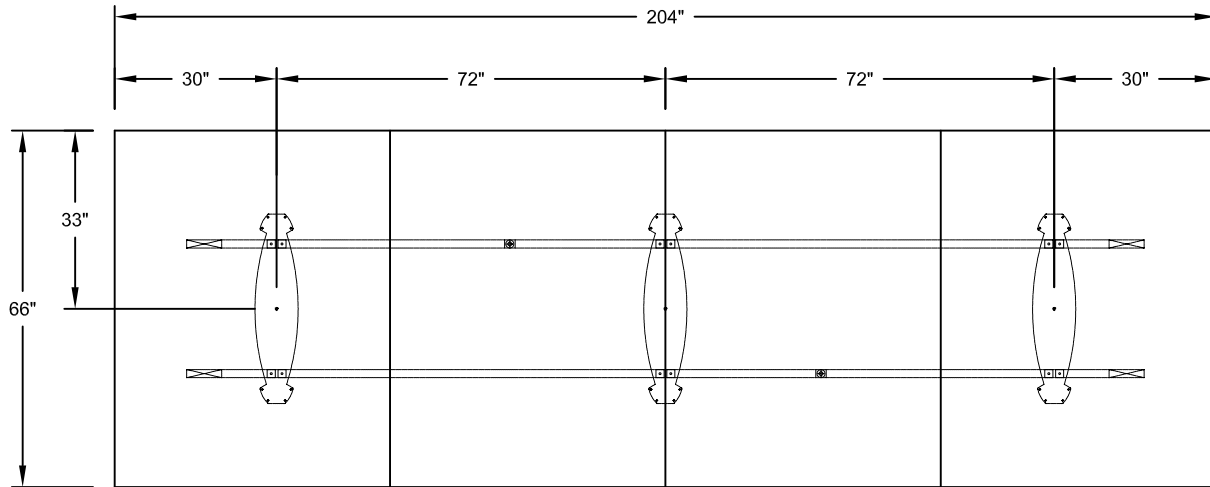

MODEL - DUO BASES
SIZE: 204" X 66"

PLAN VIEW

DIMENSIONS SHOWN TO CENTRE OF BASES

THIS DRAWING IS CONFIDENTIAL AND PROPRIETARY. NO PART OF THIS DRAWING
MAY BE COPIED, DISCLOSED TO ANY THIRD PARTY OR USED FOR ANY PURPOSE
WITHOUT THE EXPRESS WRITTEN AUTHORIZATION OF NIENKAMPER FURNITURE & ACCESSORIES

MODEL - TAPER AND T- BASES
SIZE: 204" X 66"

PLAN VIEW

DIMENSIONS SHOWN TO CENTRE OF BASES

THIS DRAWING IS CONFIDENTIAL AND PROPRIETARY. NO PART OF THIS DRAWING
MAY BE COPIED, DISCLOSED TO ANY THIRD PARTY OR USED FOR ANY PURPOSE
WITHOUT THE EXPRESS WRITTEN AUTHORIZATION OF NIENKAMPER FURNITURE & ACCESSORIES