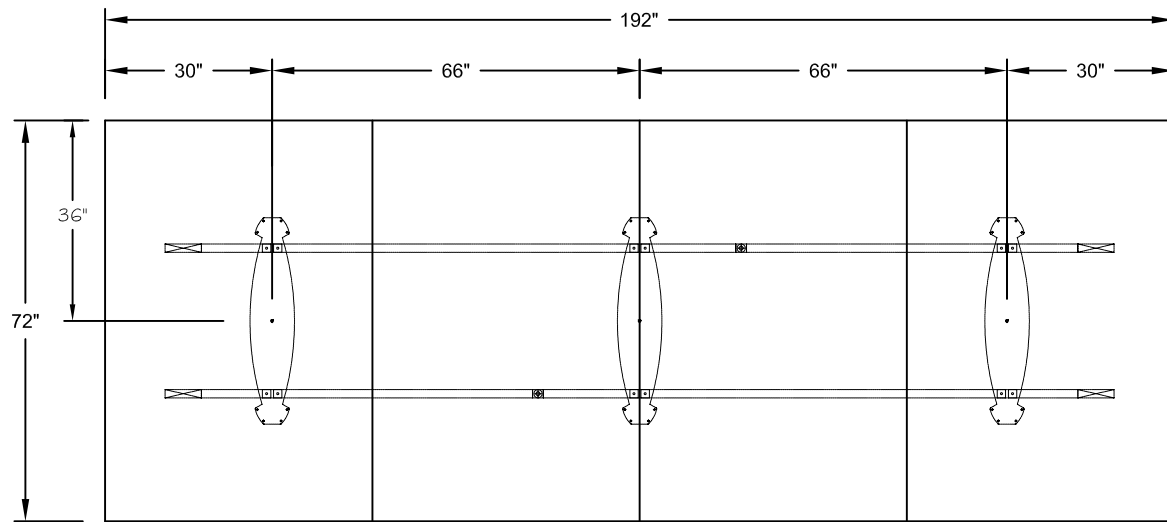

MODEL - DUO BASES
SIZE: 192" X 72"

DIMENSIONS SHOWN TO CENTRE OF BASES

THIS DRAWING IS CONFIDENTIAL AND PROPRIETARY. NO PART OF THIS DRAWING
MAY BE COPIED, DISCLOSED TO ANY THIRD PARTY OR USED FOR ANY PURPOSE
WITHOUT THE EXPRESS WRITTEN AUTHORIZATION OF NIENKAMPER FURNITURE & ACCESSORIES

MODEL - TAPER AND T- BASES
SIZE: 192" X 72"

DIMENSIONS SHOWN TO CENTRE OF BASES

THIS DRAWING IS CONFIDENTIAL AND PROPRIETARY. NO PART OF THIS DRAWING
MAY BE COPIED, DISCLOSED TO ANY THIRD PARTY OR USED FOR ANY PURPOSE
WITHOUT THE EXPRESS WRITTEN AUTHORIZATION OF NIENKAMPER FURNITURE & ACCESSORIES