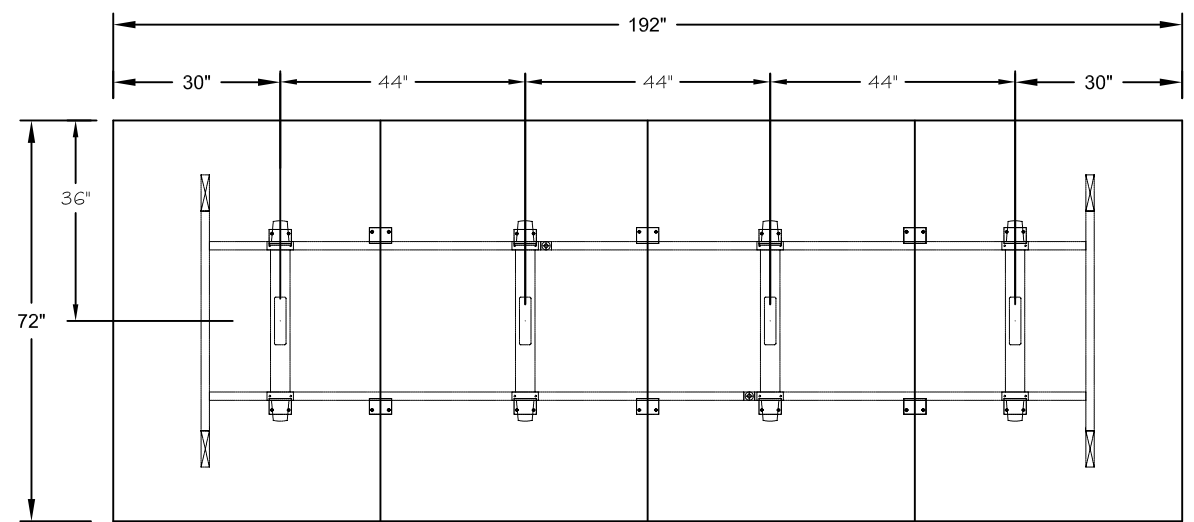

MODEL - DUO BASES
SIZE: 192" X 72"

DIMENSIONS SHOWN TO CENTRE OF BASES

THIS DRAWING IS CONFIDENTIAL AND PROPRIETARY. NO PART OF THIS DRAWING
MAY BE COPIED, DISCLOSED TO ANY THIRD PARTY OR USED FOR ANY PURPOSE
WITHOUT THE EXPRESS WRITTEN AUTHORIZATION OF NIENKAMPER FURNITURE & ACCESSORIES

MODEL - TAPER AND T- BASES
SIZE: 192" X 72"

DIMENSIONS SHOWN TO CENTRE OF BASES

THIS DRAWING IS CONFIDENTIAL AND PROPRIETARY. NO PART OF THIS DRAWING
MAY BE COPIED, DISCLOSED TO ANY THIRD PARTY OR USED FOR ANY PURPOSE
WITHOUT THE EXPRESS WRITTEN AUTHORIZATION OF NIENKAMPER FURNITURE & ACCESSORIES