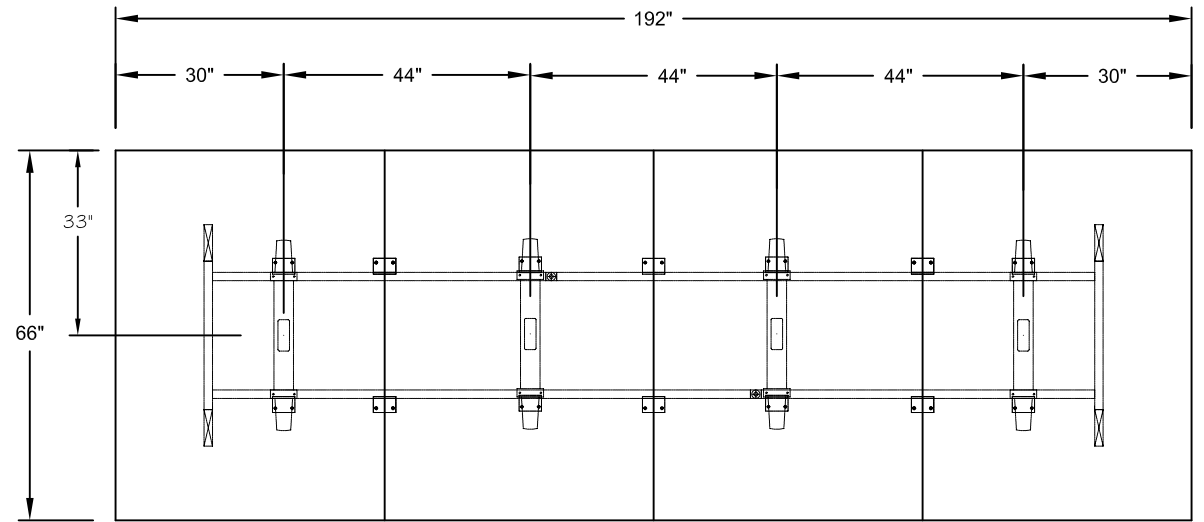

MODEL - DUO BASES  
SIZE: 192" X 66"

PLAN VIEW

DIMENSIONS SHOWN TO CENTRE OF BASES

THIS DRAWING IS CONFIDENTIAL AND PROPRIETARY. NO PART OF THIS DRAWING  
MAY BE COPIED, DISCLOSED TO ANY THIRD PARTY OR USED FOR ANY PURPOSE  
WITHOUT THE EXPRESS WRITTEN AUTHORIZATION OF NIENKAMPER FURNITURE & ACCESSORIES

MODEL - TAPER AND T- BASES  
SIZE: 192" X 66"

PLAN VIEW

DIMENSIONS SHOWN TO CENTRE OF BASES

THIS DRAWING IS CONFIDENTIAL AND PROPRIETARY. NO PART OF THIS DRAWING  
MAY BE COPIED, DISCLOSED TO ANY THIRD PARTY OR USED FOR ANY PURPOSE  
WITHOUT THE EXPRESS WRITTEN AUTHORIZATION OF NIENKAMPER FURNITURE & ACCESSORIES