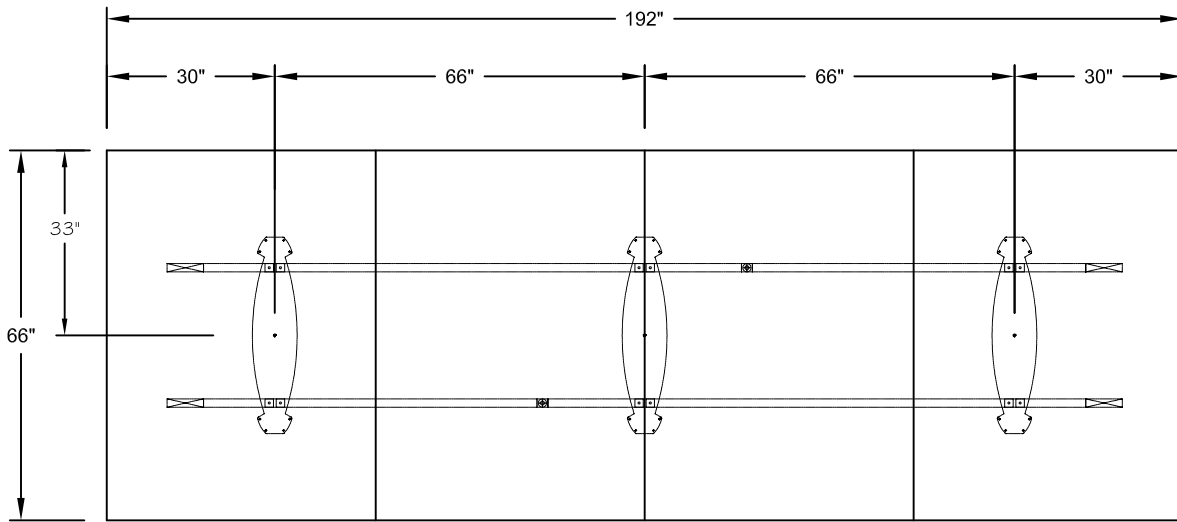

MODEL - DUO BASES  
SIZE: 192" X 66"

PLAN VIEW

DIMENSIONS SHOWN TO CENTRE OF BASES

THIS DRAWING IS CONFIDENTIAL AND PROPRIETARY. NO PART OF THIS DRAWING  
MAY BE COPIED, DISCLOSED TO ANY THIRD PARTY OR USED FOR ANY PURPOSE  
WITHOUT THE EXPRESS WRITTEN AUTHORIZATION OF NIENKAMPER FURNITURE & ACCESSORIES

MODEL - TAPER AND T- BASES  
SIZE: 192" X 66"

PLAN VIEW

DIMENSIONS SHOWN TO CENTRE OF BASES

THIS DRAWING IS CONFIDENTIAL AND PROPRIETARY. NO PART OF THIS DRAWING  
MAY BE COPIED, DISCLOSED TO ANY THIRD PARTY OR USED FOR ANY PURPOSE  
WITHOUT THE EXPRESS WRITTEN AUTHORIZATION OF NIENKAMPER FURNITURE & ACCESSORIES