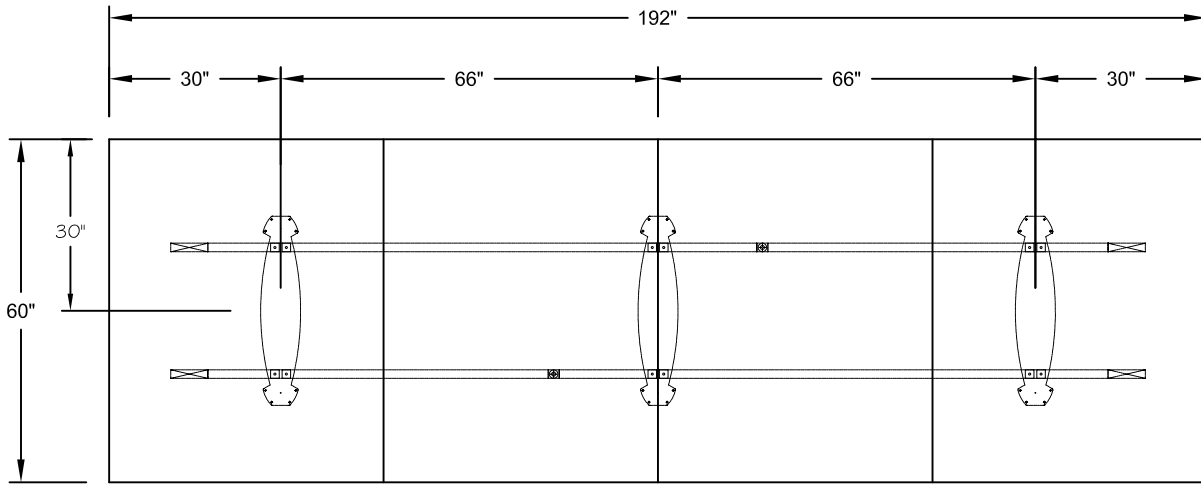

MODEL - DUO BASES
SIZE: 192" X 60"

PLAN VIEW

DIMENSIONS SHOWN TO CENTRE OF BASES

THIS DRAWING IS CONFIDENTIAL AND PROPRIETARY. NO PART OF THIS DRAWING
MAY BE COPIED, DISCLOSED TO ANY THIRD PARTY OR USED FOR ANY PURPOSE
WITHOUT THE EXPRESS WRITTEN AUTHORIZATION OF NIENKAMPER FURNITURE & ACCESSORIES

MODEL - TAPER AND T- BASES
SIZE: 192" X 60"

PLAN VIEW

DIMENSIONS SHOWN TO CENTRE OF BASES

THIS DRAWING IS CONFIDENTIAL AND PROPRIETARY. NO PART OF THIS DRAWING
MAY BE COPIED, DISCLOSED TO ANY THIRD PARTY OR USED FOR ANY PURPOSE
WITHOUT THE EXPRESS WRITTEN AUTHORIZATION OF NIENKAMPER FURNITURE & ACCESSORIES