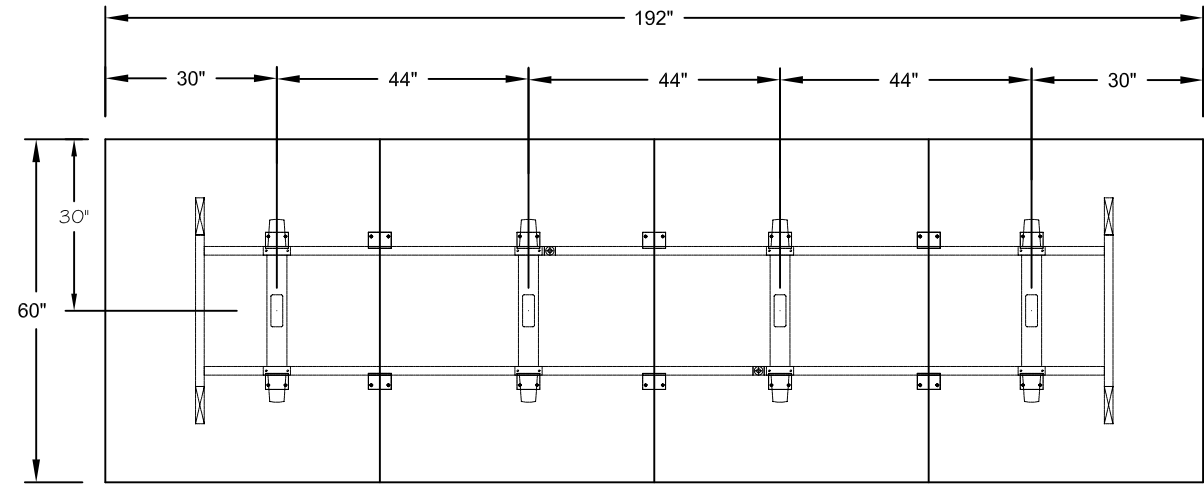

MODEL - DUO BASES
SIZE: 192" X 60"

PLAN VIEW

DIMENSIONS SHOWN TO CENTRE OF BASES

THIS DRAWING IS CONFIDENTIAL AND PROPRIETARY. NO PART OF THIS DRAWING
MAY BE COPIED, DISCLOSED TO ANY THIRD PARTY OR USED FOR ANY PURPOSE
WITHOUT THE EXPRESS WRITTEN AUTHORIZATION OF NIENKAMPER FURNITURE & ACCESSORIES

MODEL - TAPER AND T- BASES
SIZE: 192" X 60"

PLAN VIEW

DIMENSIONS SHOWN TO CENTRE OF BASES

THIS DRAWING IS CONFIDENTIAL AND PROPRIETARY. NO PART OF THIS DRAWING
MAY BE COPIED, DISCLOSED TO ANY THIRD PARTY OR USED FOR ANY PURPOSE
WITHOUT THE EXPRESS WRITTEN AUTHORIZATION OF NIENKAMPER FURNITURE & ACCESSORIES