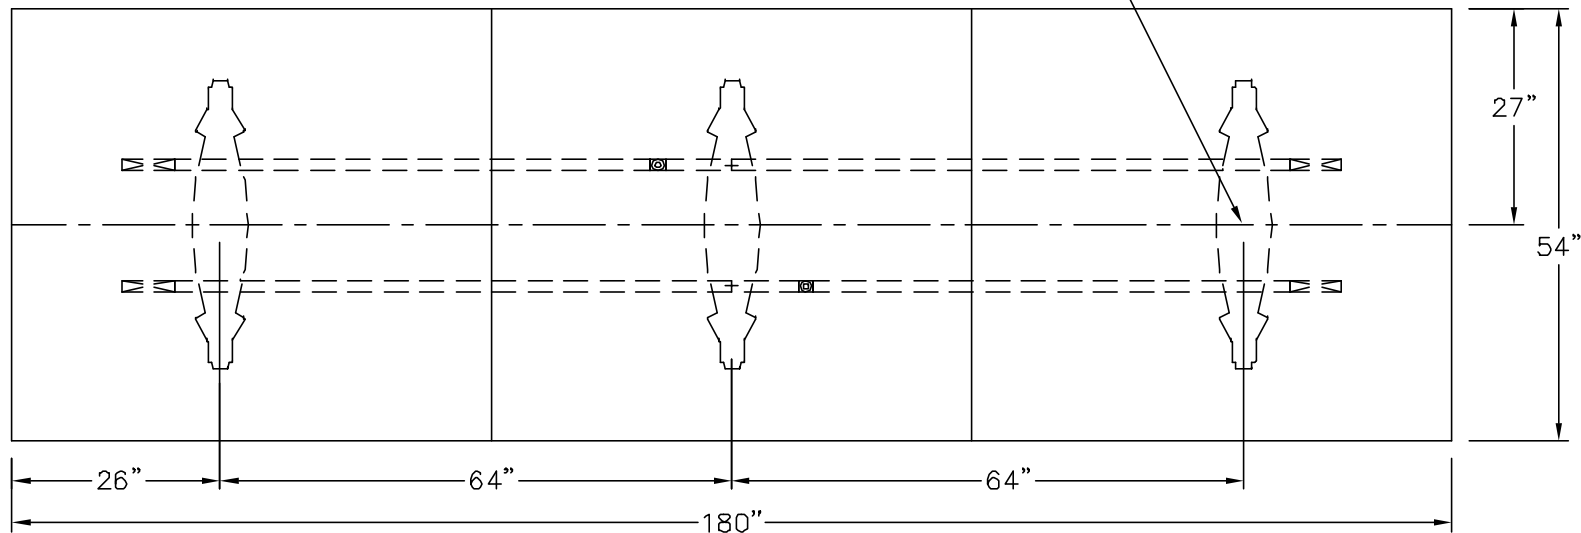

ICFgroup

nienkämper

257 Finchdene Square
Scarborough, Ontario,
Canada M1X 1B9

Tel 416-298-5700 / Fax 416-298-4426
EMAIL : customerservice@nienkamper.com

PLAN VIEW

LOCATE CORE DRILL AT CENTRE OF BASES

THIS DRAWING IS CONFIDENTIAL AND PROPRIETARY. NO PART OF THIS DRAWING MAY BE COPIED,
DISCLOSED OR SENT TO ANY THIRD PARTY OR USED FOR ANY PURPOSE WITHOUT THE EXPRESS WRITTEN
AUTHORIZATION OF NIENKAMPER FURNITURE AND ACCESSORIES.