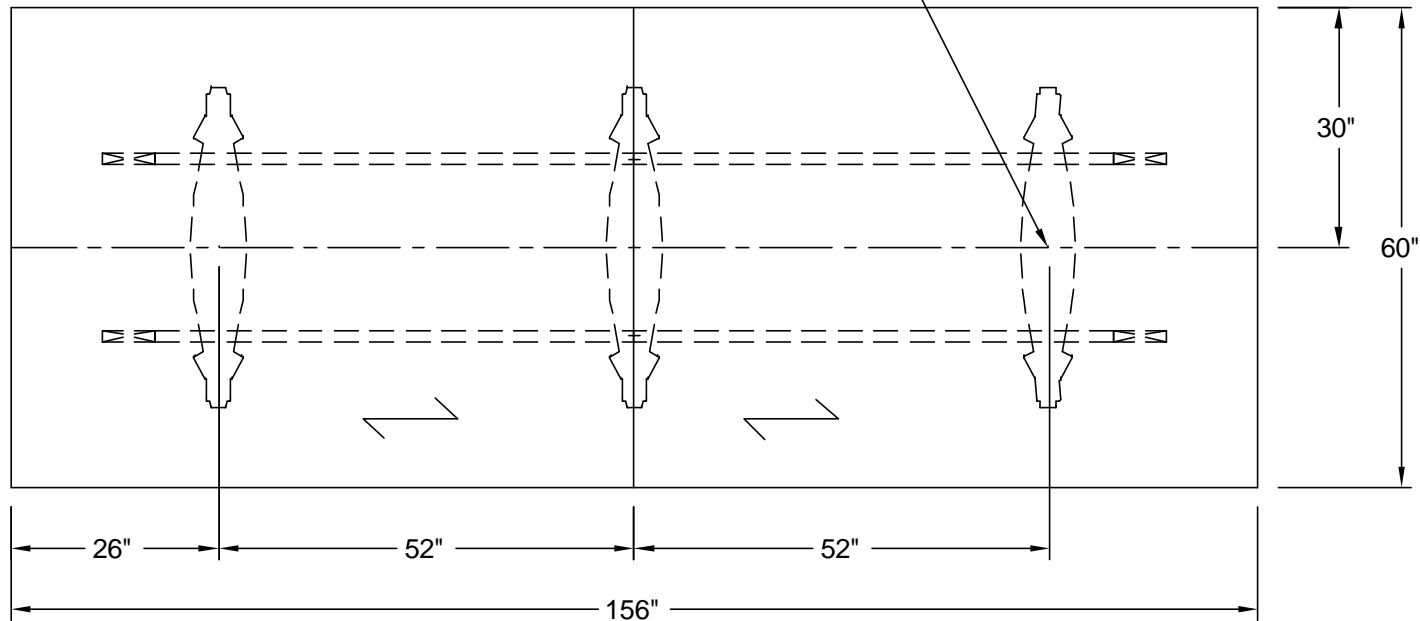

ICFgroup

nienkämper

257 Finchdene Square
Scarborough, Ontario,
Canada M1X 1B9

Tel 416-298-5700 / Fax 416-298-4426
EMAIL : customerservice@nienkamper.com

LOCATE CORE DRILL AT CENTRE OF BASE

PLAN VIEW

THIS DRAWING IS CONFIDENTIAL AND PROPRIETARY. NO PART OF THIS DRAWING MAY BE COPIED,
DISCLOSED OR SENT TO ANY THIRD PARTY OR USED FOR ANY PURPOSE WITHOUT THE EXPRESS WRITTEN
AUTHORIZATION OF NIENKAMPER FURNITURE AND ACCESSORIES.