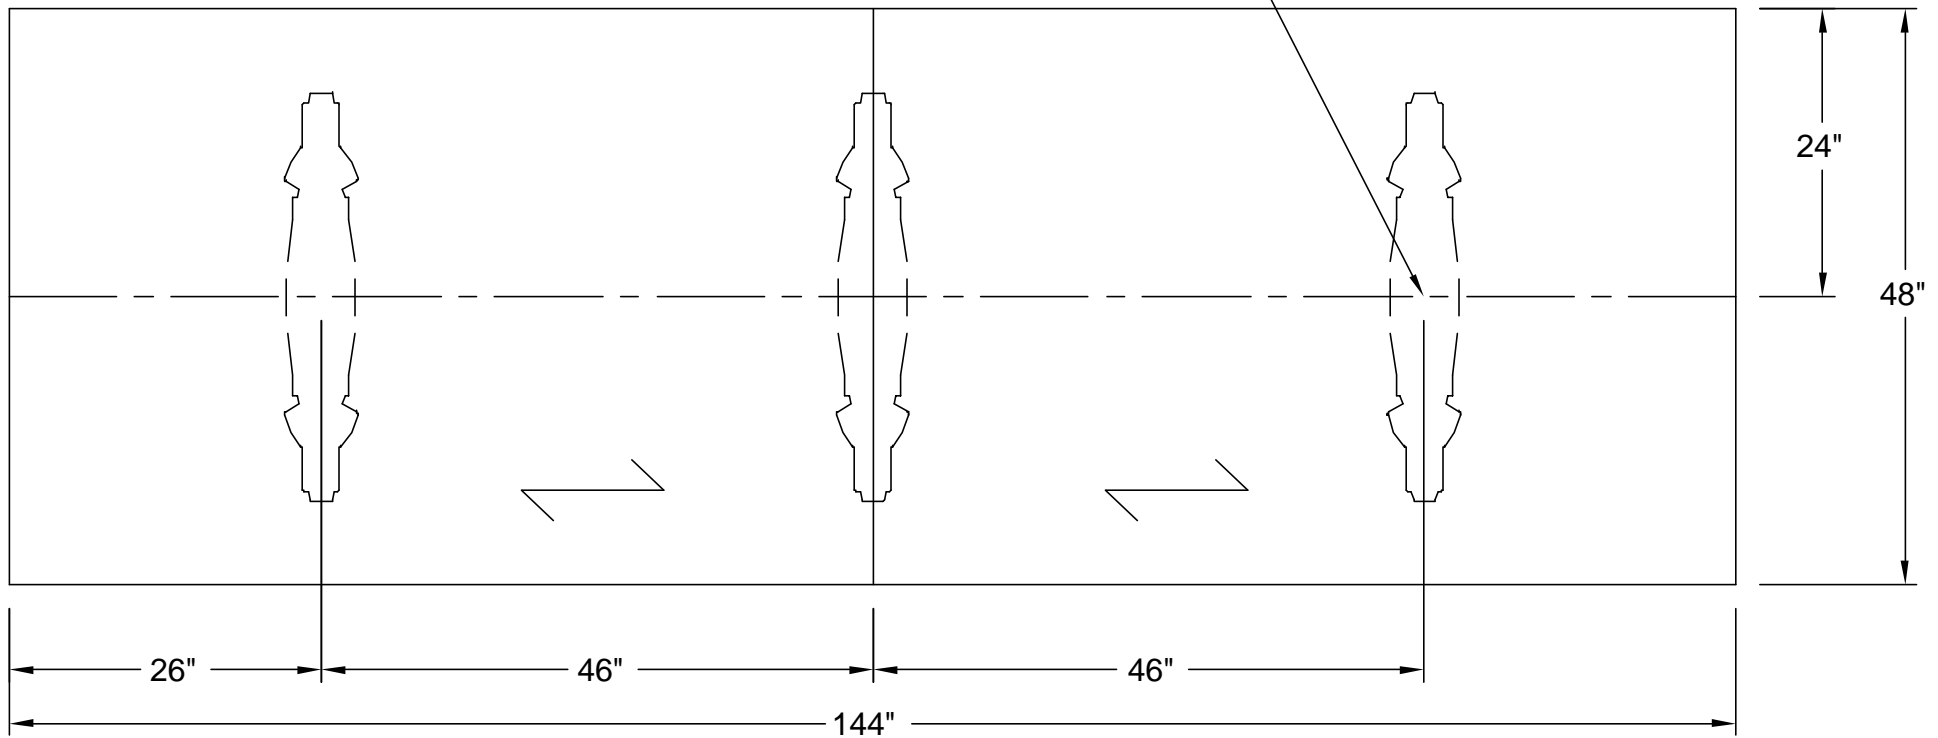

ICFgroup

nienkämper

257 Finchdene Square
Scarborough, Ontario,
Canada M1X 1B9

Tel 416-298-5700 / Fax 416-298-4426
EMAIL : customerservice@nienkamper.com

LOCATE CORE DRILL AT CENTRE OF BASES

PLAN VIEW

THIS DRAWING IS CONFIDENTIAL AND PROPRIETARY. NO PART OF THIS DRAWING MAY BE COPIED, DISCLOSED OR SENT TO ANY THIRD PARTY OR USED FOR ANY PURPOSE WITHOUT THE EXPRESS WRITTEN AUTHORIZATION OF NIENKAMPER FURNITURE AND ACCESSORIES.