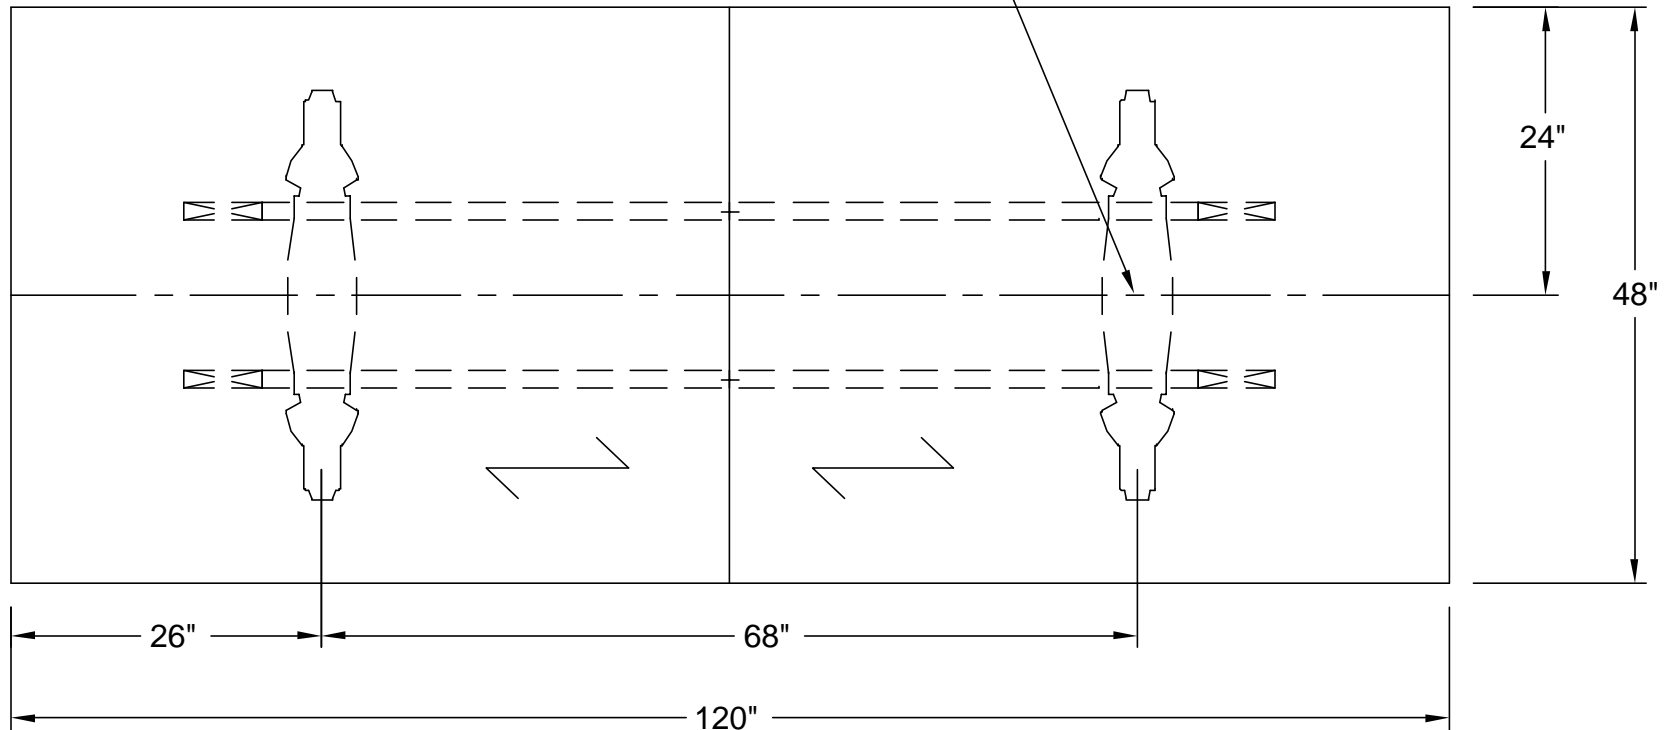

ICFgroup

**nienkämper**

257 Finchdene Square  
Scarborough, Ontario,  
Canada M1X 1B9

Tel 416-298-5700 / Fax 416-298-4426  
EMAIL : customerservice@nienkamper.com

**PLAN VIEW**

LOCATE CORE DRILL AT CENTRE OF BASES