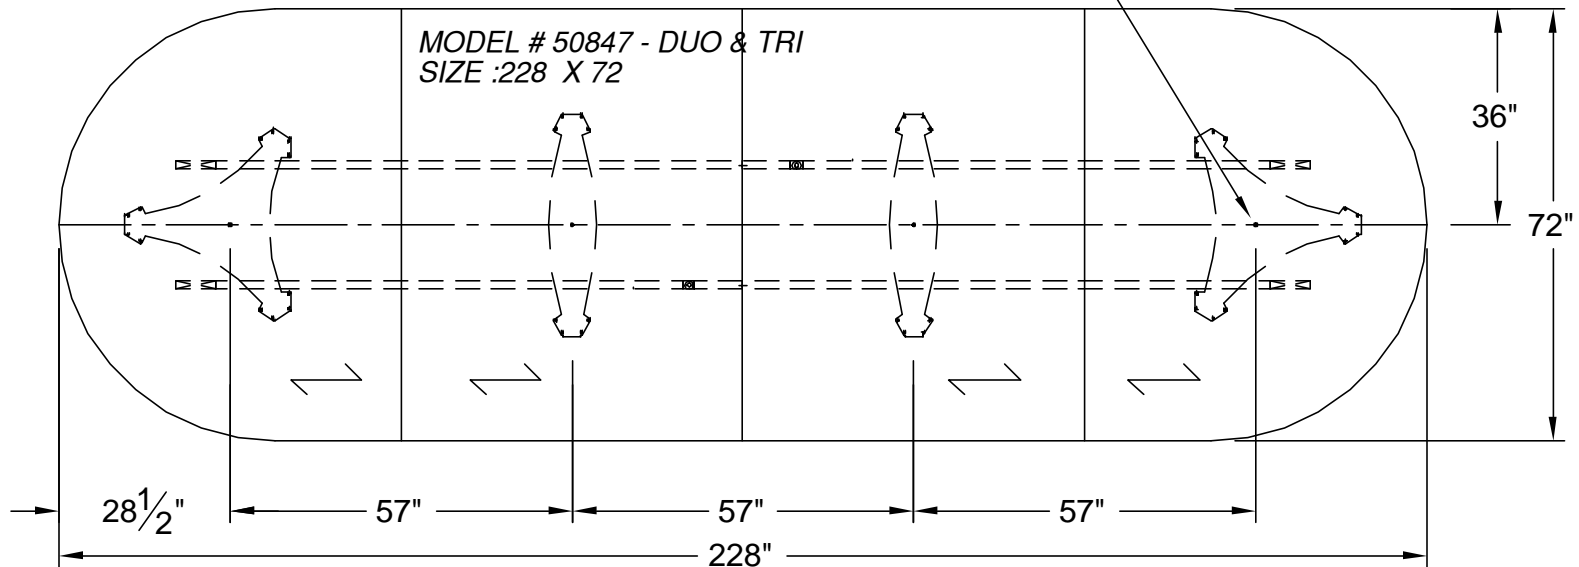

ICFgroup

nienkämper

257 Finchdene Square
Scarborough, Ontario,
Canada M1X 1B9

Tel 416-298-5700 / Fax 416-298-4426
EMAIL : customerservice@nienkamper.com

LOCATE CORE DRILL AT CENTRE OF BASES

PLAN VIEW

THIS DRAWING IS CONFIDENTIAL AND PROPRIETARY. NO PART OF THIS DRAWING MAY BE COPIED,
DISCLOSED OR SENT TO ANY THIRD PARTY OR USED FOR ANY PURPOSE WITHOUT THE EXPRESS WRITTEN
AUTHORIZATION OF NIENKAMPER FURNITURE AND ACCESSORIES.