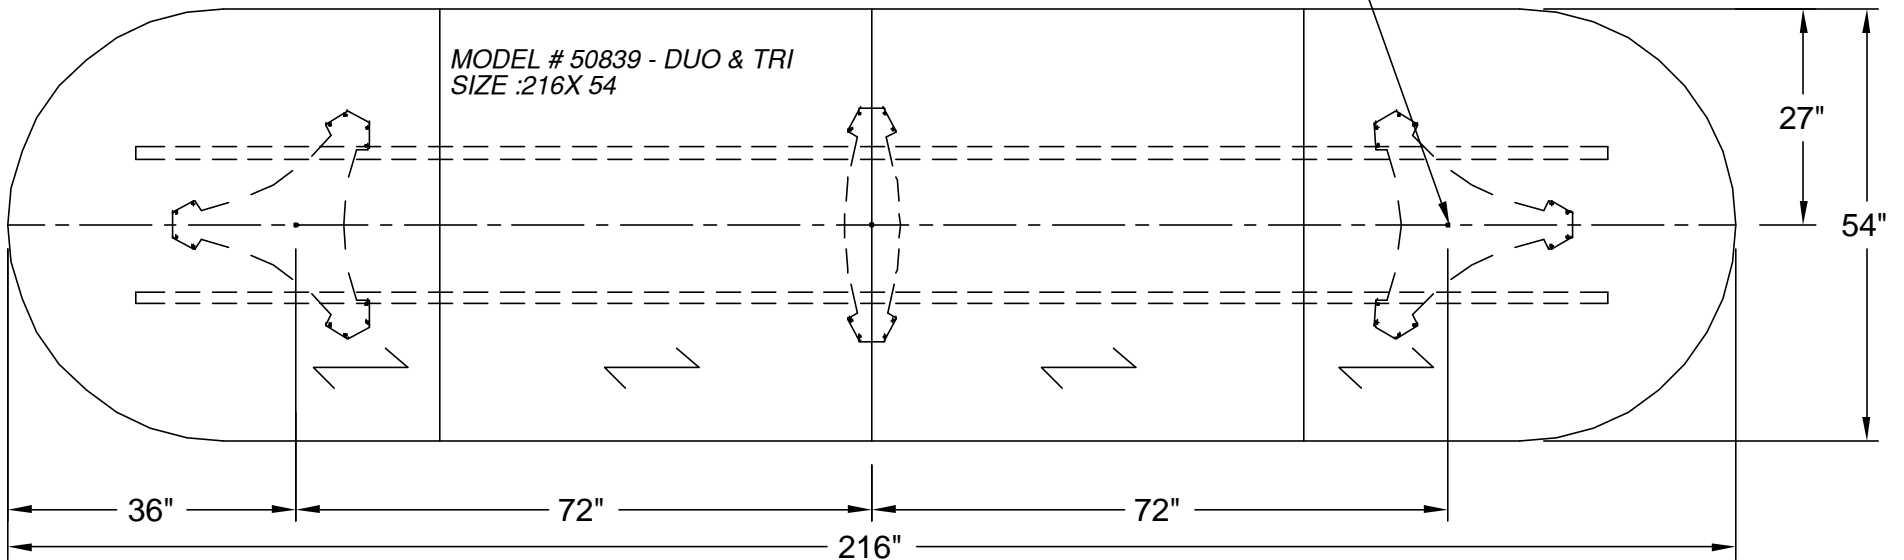

ICFgroup

nienkämper

257 Finchdene Square
Scarborough, Ontario,
Canada M1X 1B9

Tel 416-298-5700 / Fax 416-298-4426
EMAIL : customerservice@nienkamper.com

PLAN VIEW

LOCATE CORE DRILL AT CENTRE OF BASES

THIS DRAWING IS CONFIDENTIAL AND PROPRIETARY. NO PART OF THIS DRAWING MAY BE COPIED, DISCLOSED OR SENT TO ANY THIRD PARTY OR USED FOR ANY PURPOSE WITHOUT THE EXPRESS WRITTEN AUTHORIZATION OF NIENKAMPER FURNITURE AND ACCESSORIES.