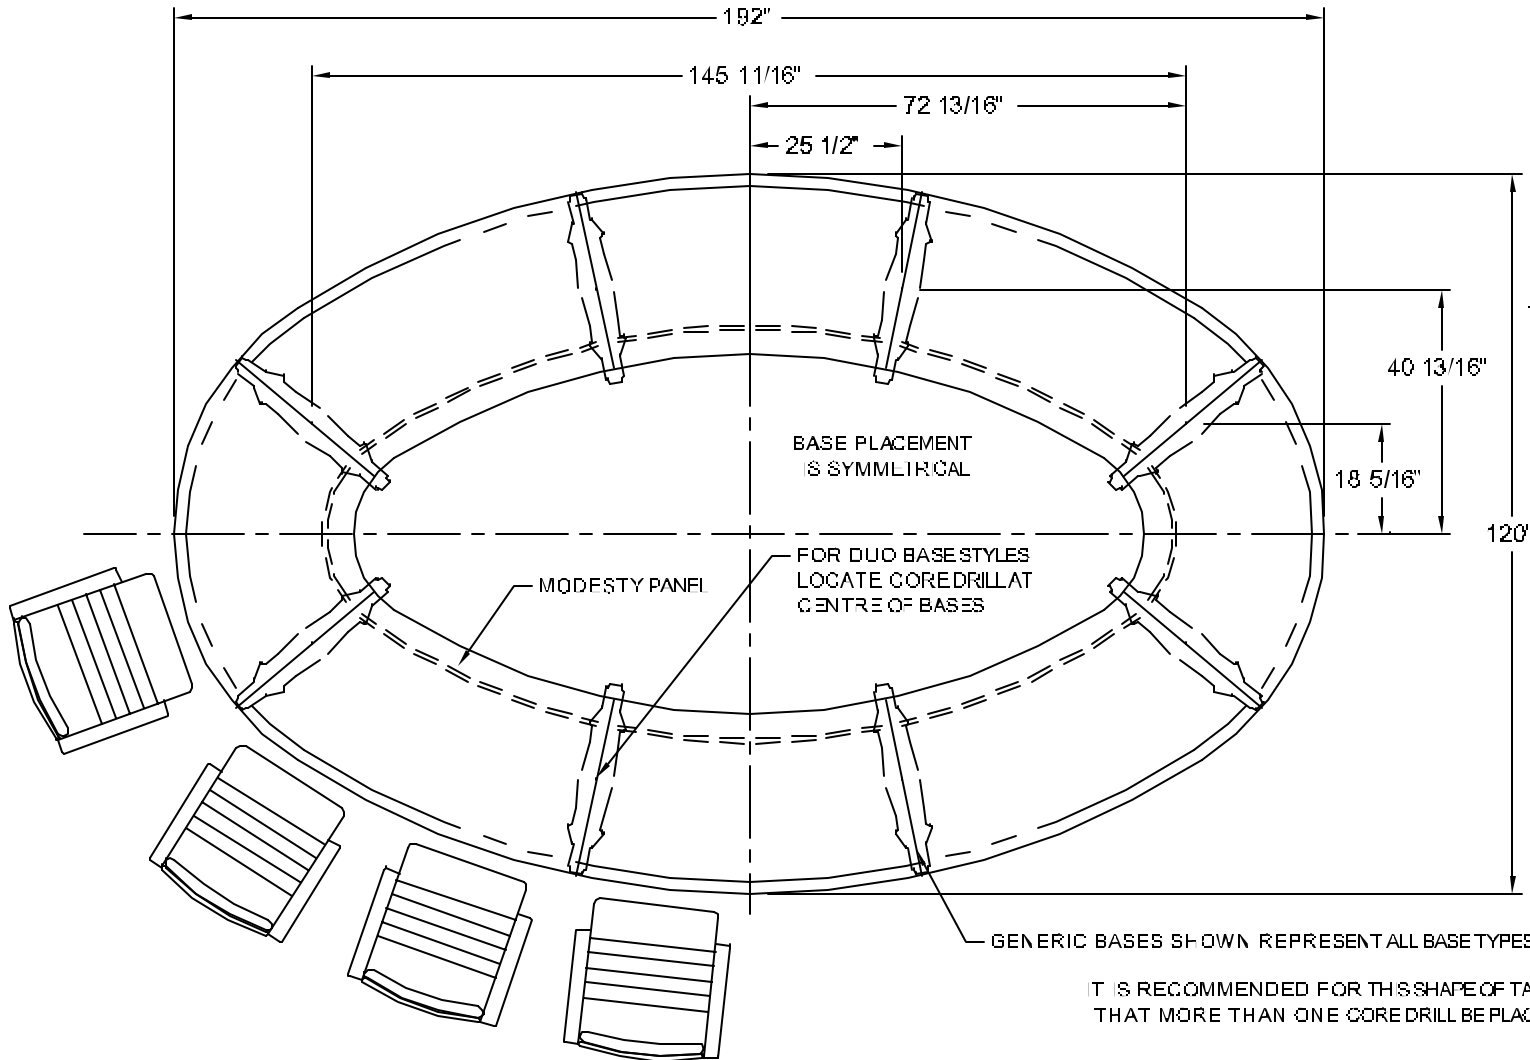

PLAN VIEW

LEG STYLE	MODEL
DUO BASE	- 2472, 2478, 2479
TAPER - POLISHED	- 2473
TAPER - PAINTED	- 2474
T LEG - POLISHED	- 2475
T LEG - ANNOXIDIZED	- 2476
CASTER BASE	- 2477

SIZE 192 x 120
 SEATING 14 - 16