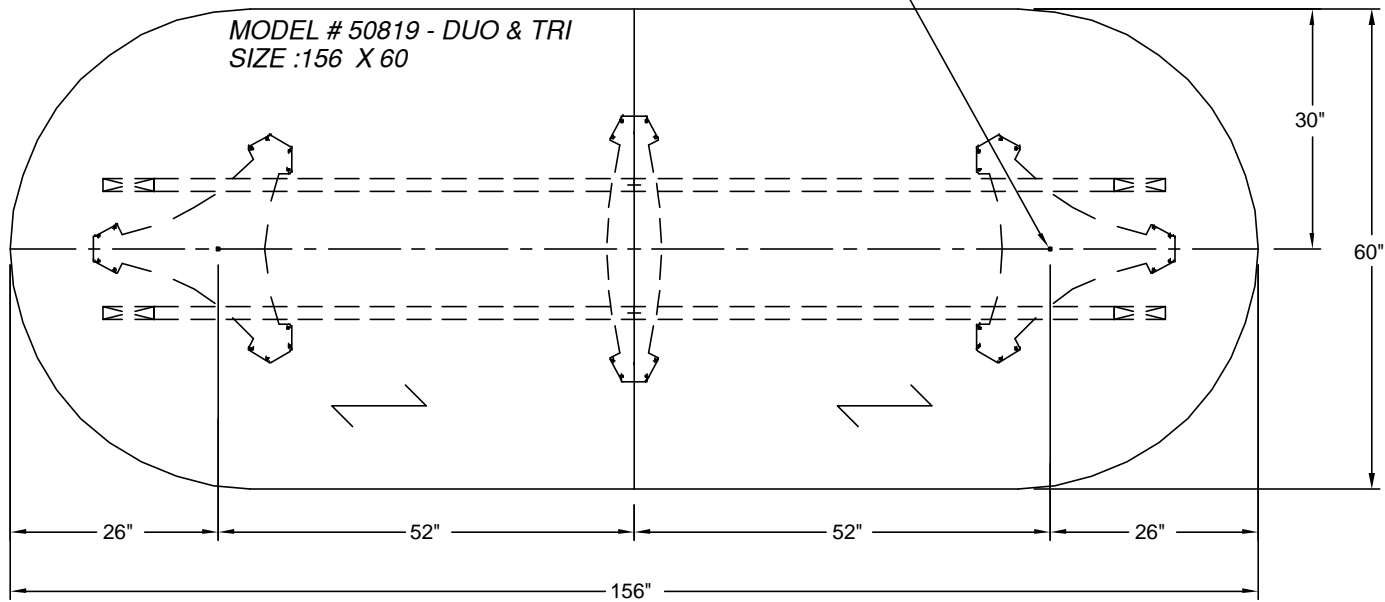

ICFgroup

nienkämper

257 Finchdene Square
Scarborough, Ontario,
Canada M1X 1B9

Tel 416-298-5700 / Fax 416-298-4426
EMAIL : customerservice@nienkamper.com

PLAN VIEW

LOCATE CORE DRILLS AT CENTRE OF BASES

THIS DRAWING IS CONFIDENTIAL AND PROPRIETARY. NO PART OF THIS DRAWING MAY BE COPIED,
DISCLOSED OR SENT TO ANY THIRD PARTY OR USED FOR ANY PURPOSE WITHOUT THE EXPRESS WRITTEN
AUTHORIZATION OF NIENKAMPER FURNITURE AND ACCESSORIES.