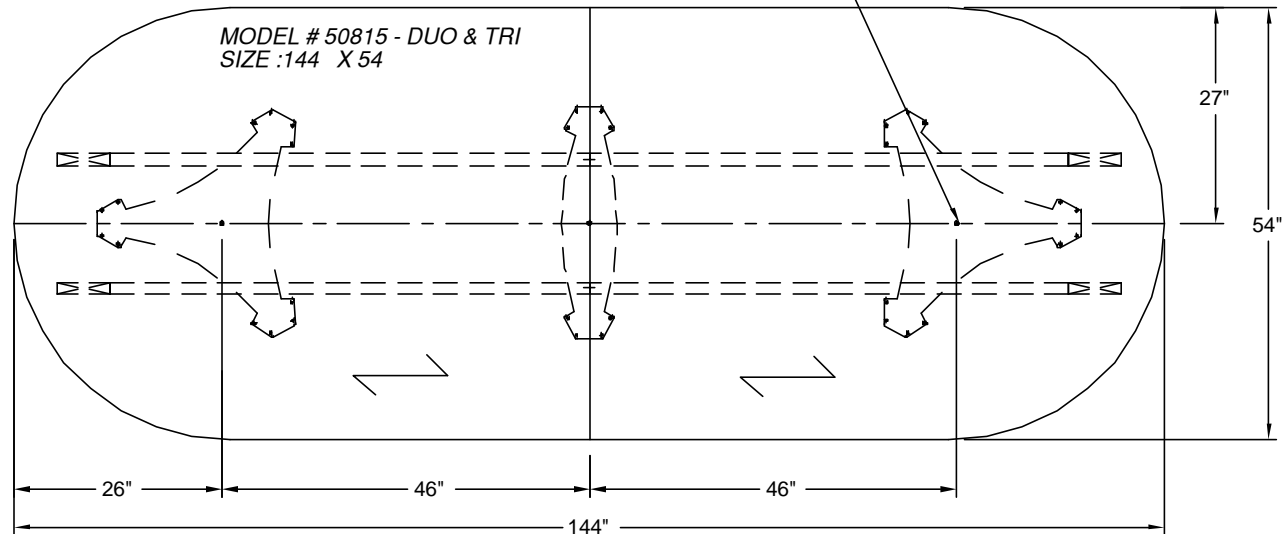

ICFgroup
nienkämper

257 Finchdene Square
Scarborough, Ontario,
Canada M1X 1B9

Tel 416-298-5700 / Fax 416-298-4426
EMAIL : customerservice@nienkamper.com

LOCATE CORE DRILL AT CENTRE OF BASES

PLAN VIEW

THIS DRAWING IS CONFIDENTIAL AND PROPRIETARY. NO PART OF THIS DRAWING MAY BE COPIED, DISCLOSED OR SENT TO ANY THIRD PARTY OR USED FOR ANY PURPOSE WITHOUT THE EXPRESS WRITTEN AUTHORIZATION OF NIENKAMPER FURNITURE AND ACCESSORIES.