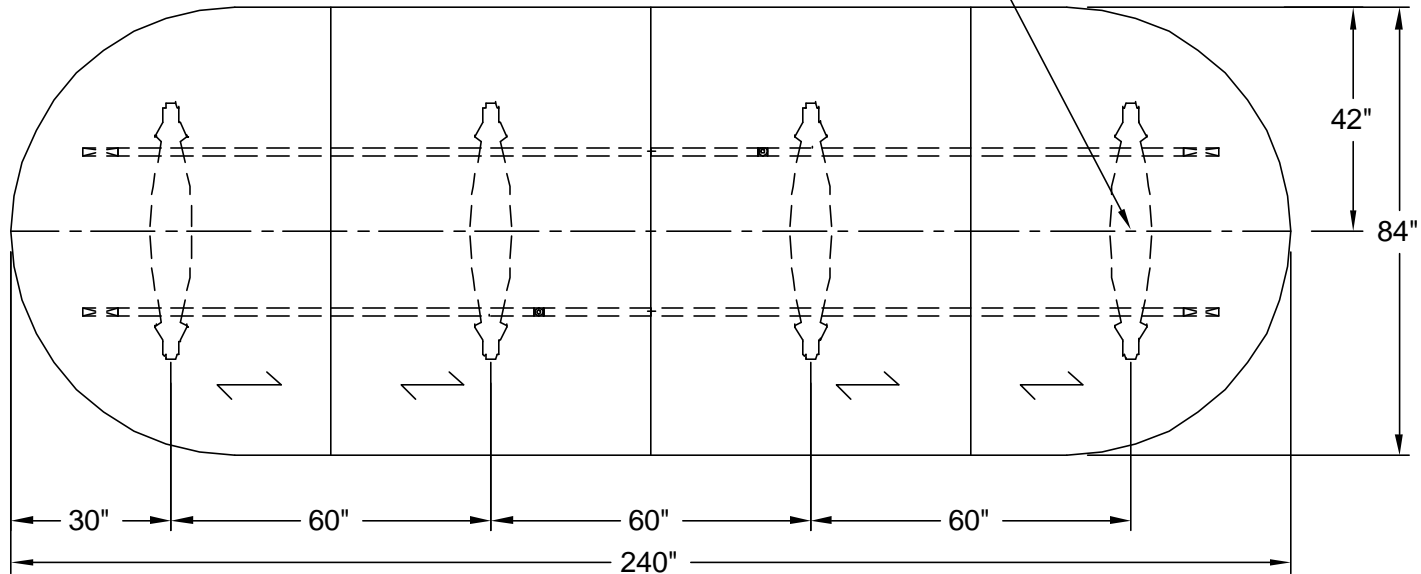

ICFgroup

nienkämper

257 Finchdene Square  
Scarborough, Ontario,  
Canada M1X 1B9

Tel 416-298-5700 / Fax 416-298-4426  
EMAIL : customerservice@nienkamper.com

LOCATE CORE DRILL AT CENTRE OF BASES

PLAN VIEW