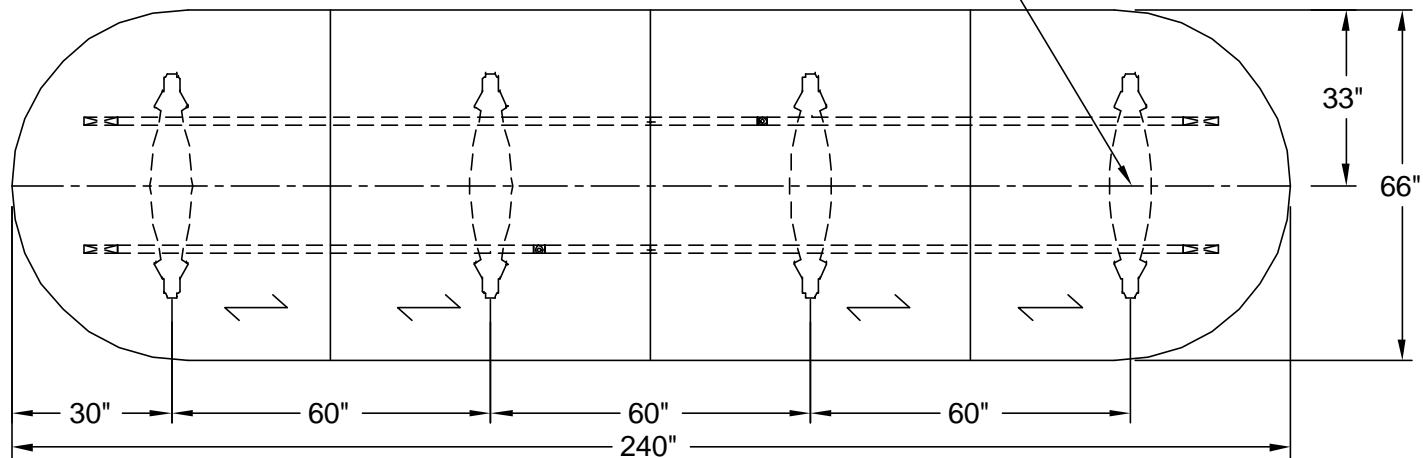

ICFgroup

nienkämper

257 Finchdene Square
Scarborough, Ontario,
Canada M1X 1B9

Tel 416-298-5700 / Fax 416-298-4426
EMAIL : customerservice@nienkamper.com

LOCATE CORE DRILL AT CENTRE OF BASES

PLAN VIEW

THIS DRAWING IS CONFIDENTIAL AND PROPRIETARY. NO PART OF THIS DRAWING MAY BE COPIED,
DISCLOSED OR SENT TO ANY THIRD PARTY OR USED FOR ANY PURPOSE WITHOUT THE EXPRESS WRITTEN
AUTHORIZATION OF NIENKAMPER FURNITURE AND ACCESSORIES.