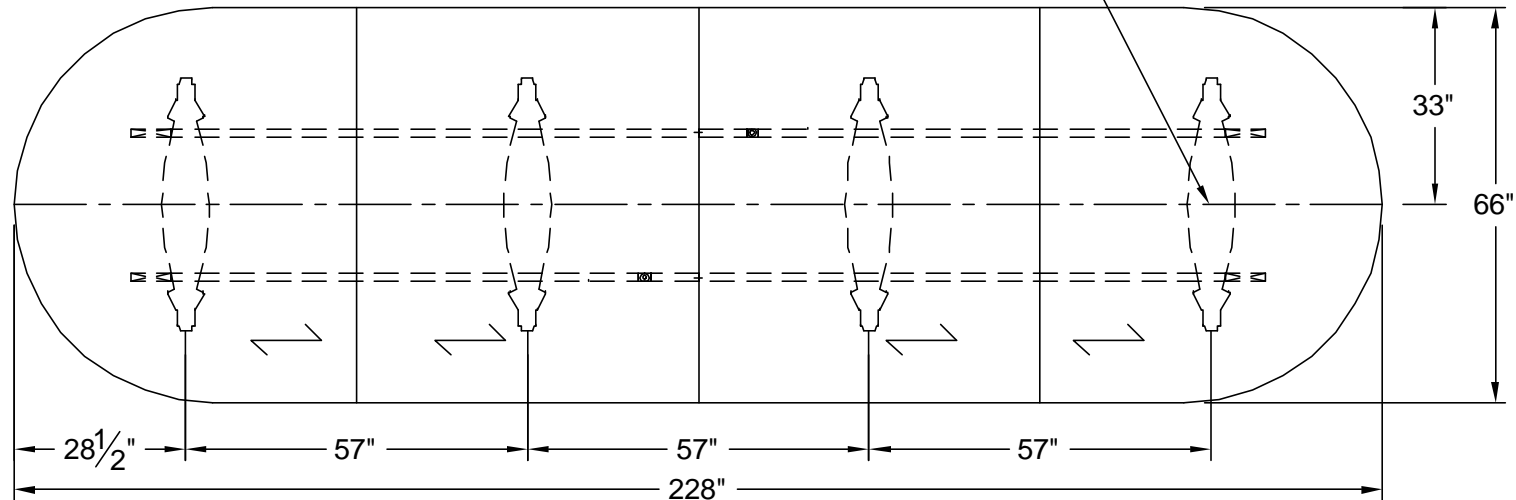

IGFgroup

nienkämper

257 Finchdene Square
Scarborough, Ontario,
Canada M1X 1B9

Tel 416-298-5700 / Fax 416-298-4426
EMAIL : customerservice@nienkamper.com

PLAN VIEW

LOCATE CORE DRILL AT CENTRE OF BASES

THIS DRAWING IS CONFIDENTIAL AND PROPRIETARY. NO PART OF THIS DRAWING MAY BE COPIED,
DISCLOSED OR SENT TO ANY THIRD PARTY OR USED FOR ANY PURPOSE WITHOUT THE EXPRESS WRITTEN
AUTHORIZATION OF NIENKAMPER FURNITURE AND ACCESSORIES.