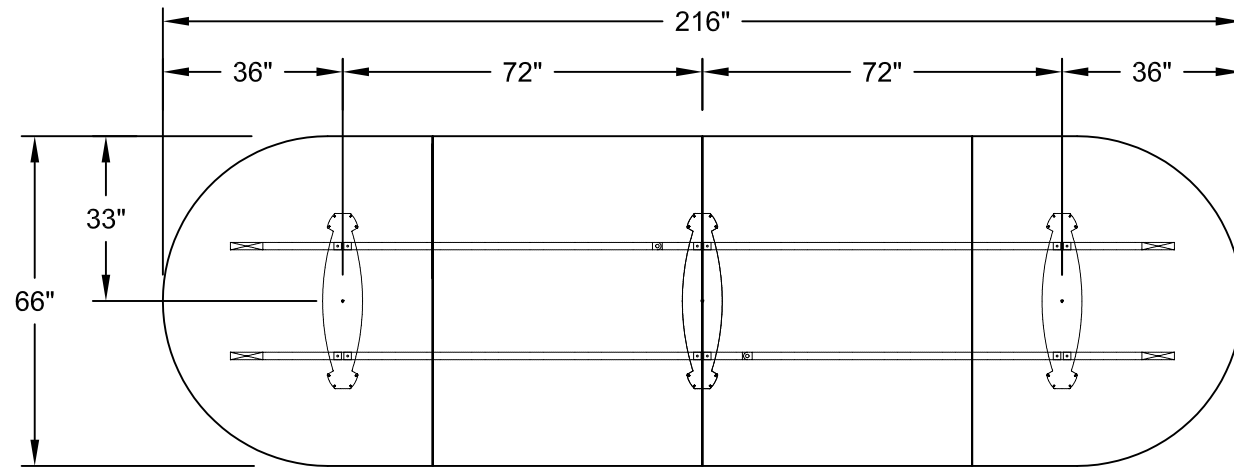

ICFgroup

nienkämper

257 Finchdene Square
Scarborough, Ontario,
Canada M1X 1B9
Tel 1-800-668-9318

EMAIL- mail@nienkamper.com
www.nienkamper.com

MODEL - DUO BASES
SIZE: 216" X 66"

PLAN VIEW

DIMENSIONS SHOWN TO CENTRE OF BASES

ICFgroup

nienkämper

257 Finchdene Square
Scarborough, Ontario,
Canada M1X 1B9
Tel 1-800-668-9318

EMAIL- mail@nienkamper.com
www.nienkamper.com

MODEL - TAPER AND T-BASES
SIZE: 216" X 66"

PLAN VIEW

DIMENSIONS SHOWN TO CENTRE OF BASES