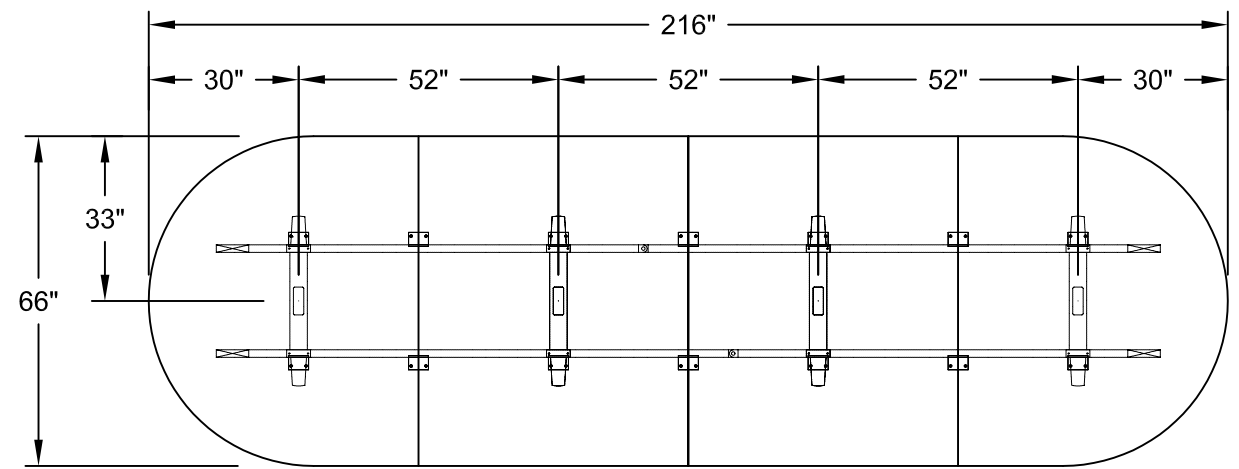

ICFgroup

nienkämper

257 Finchdene Square
Scarborough, Ontario,
Canada M1X 1B9
Tel 1-800-668-9318

EMAIL- mail@nienkamper.com
www.nienkamper.com

MODEL - DUO BASES
SIZE: 216" X 66"

PLAN VIEW

DIMENSIONS SHOWN TO CENTRE OF BASES

ICFgroup

nienkämper

257 Finchdene Square
Scarborough, Ontario,
Canada M1X 1B9
Tel 1-800-668-9318

EMAIL- mail@nienkamper.com
www.nienkamper.com

MODEL - TAPER AND T-BASES
SIZE: 216" X 66"

PLAN VIEW

DIMENSIONS SHOWN TO CENTRE OF BASES