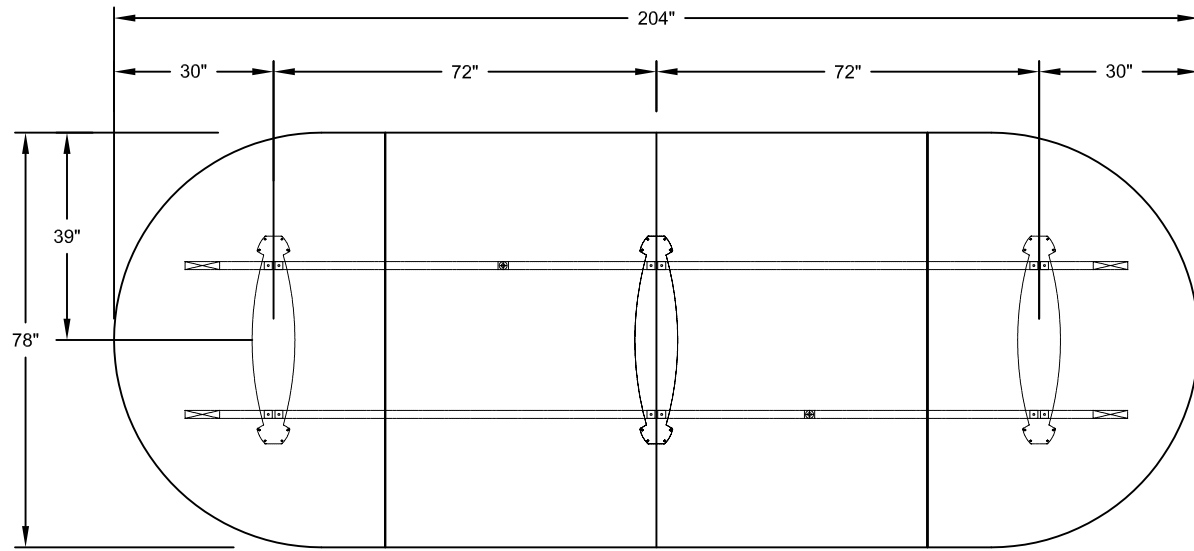

MODEL - DUO BASES  
SIZE: 204" X 78"

PLAN VIEW

DIMENSIONS SHOWN TO CENTRE OF BASES

THIS DRAWING IS CONFIDENTIAL AND PROPRIETARY. NO PART OF THIS DRAWING  
MAY BE COPIED, DISCLOSED TO ANY THIRD PARTY OR USED FOR ANY PURPOSE  
WITHOUT THE EXPRESS WRITTEN AUTHORIZATION OF NIENKAMPER FURNITURE & ACCESSORIES

MODEL - TAPER AND T- BASES  
SIZE: 204" X 78"

PLAN VIEW

DIMENSIONS SHOWN TO CENTRE OF BASES

THIS DRAWING IS CONFIDENTIAL AND PROPRIETARY. NO PART OF THIS DRAWING  
MAY BE COPIED, DISCLOSED TO ANY THIRD PARTY OR USED FOR ANY PURPOSE  
WITHOUT THE EXPRESS WRITTEN AUTHORIZATION OF NIENKAMPER FURNITURE & ACCESSORIES