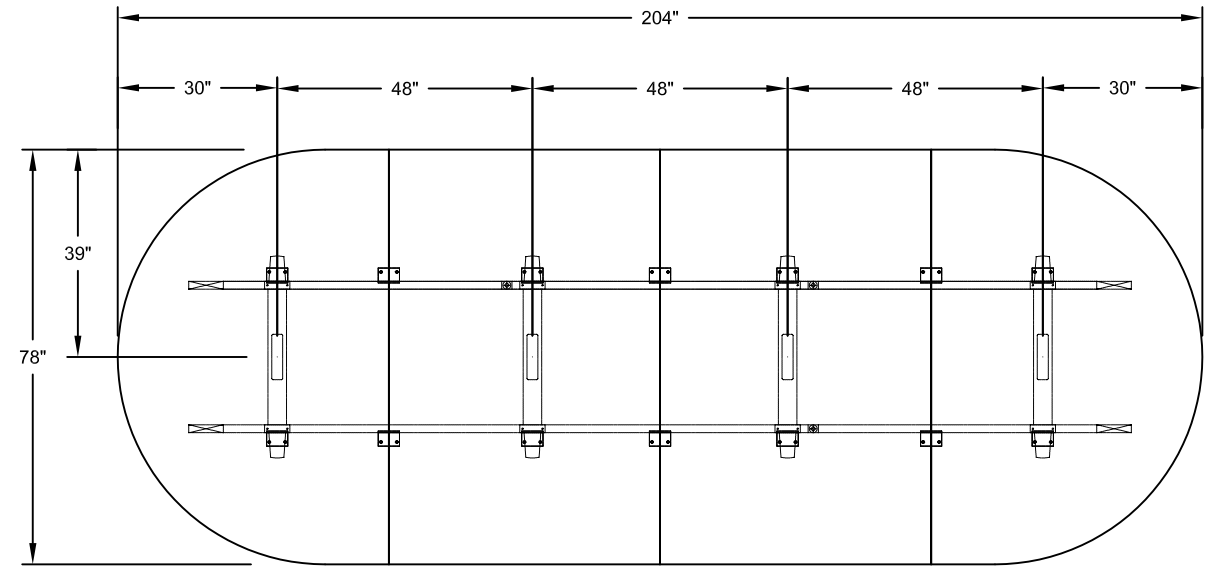

MODEL - DUO BASES  
SIZE: 204" X 78"

PLAN VIEW

DIMENSIONS SHOWN TO CENTRE OF BASES

THIS DRAWING IS CONFIDENTIAL AND PROPRIETARY. NO PART OF THIS DRAWING  
MAY BE COPIED, DISCLOSED TO ANY THIRD PARTY OR USED FOR ANY PURPOSE  
WITHOUT THE EXPRESS WRITTEN AUTHORIZATION OF NIENKAMPER FURNITURE & ACCESSORIES

MODEL - TAPER AND T- BASES  
SIZE: 204" X 78"

PLAN VIEW

DIMENSIONS SHOWN TO CENTRE OF BASES

THIS DRAWING IS CONFIDENTIAL AND PROPRIETARY. NO PART OF THIS DRAWING  
MAY BE COPIED, DISCLOSED TO ANY THIRD PARTY OR USED FOR ANY PURPOSE  
WITHOUT THE EXPRESS WRITTEN AUTHORIZATION OF NIENKAMPER FURNITURE & ACCESSORIES