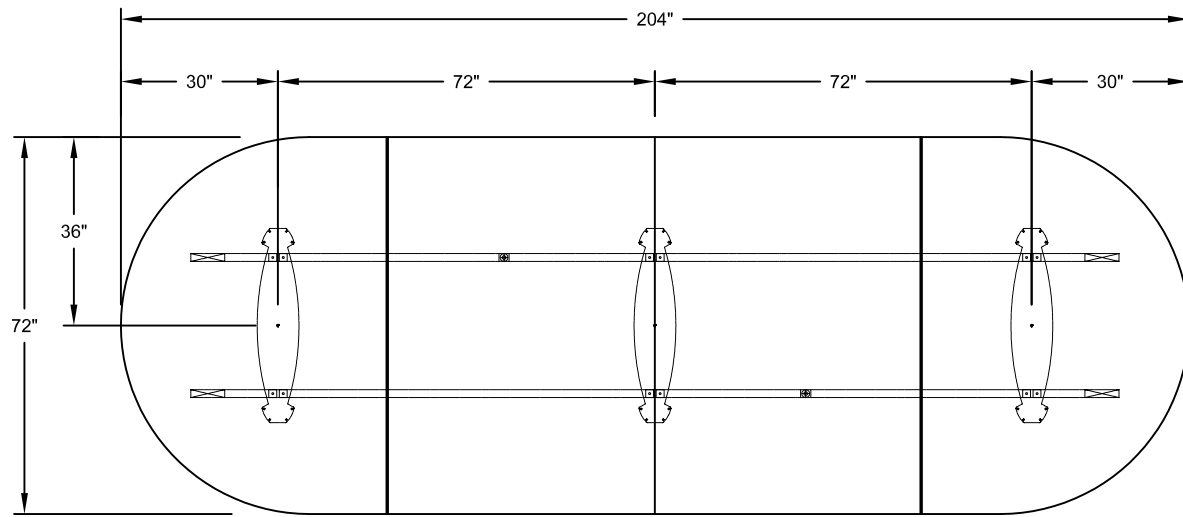

MODEL - DUO BASES  
SIZE: 204" X 72"

PLAN VIEW

DIMENSIONS SHOWN TO CENTRE OF BASES

THIS DRAWING IS CONFIDENTIAL AND PROPRIETARY. NO PART OF THIS DRAWING  
MAY BE COPIED, DISCLOSED TO ANY THIRD PARTY OR USED FOR ANY PURPOSE  
WITHOUT THE EXPRESS WRITTEN AUTHORIZATION OF NIENKAMPER FURNITURE & ACCESSORIES

MODEL - TAPER AND T- BASES  
SIZE: 204" X 72"

PLAN VIEW

DIMENSIONS SHOWN TO CENTRE OF BASES

THIS DRAWING IS CONFIDENTIAL AND PROPRIETARY. NO PART OF THIS DRAWING  
MAY BE COPIED, DISCLOSED TO ANY THIRD PARTY OR USED FOR ANY PURPOSE  
WITHOUT THE EXPRESS WRITTEN AUTHORIZATION OF NIENKAMPER FURNITURE & ACCESSORIES