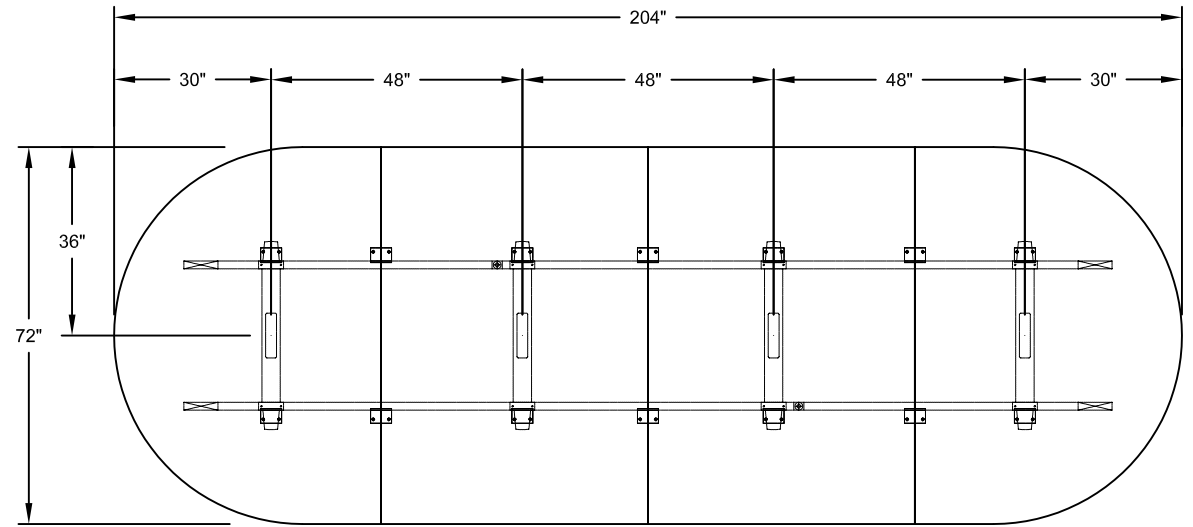

MODEL - DUO BASES  
SIZE: 204" X 72"

PLAN VIEW

DIMENSIONS SHOWN TO CENTRE OF BASES

THIS DRAWING IS CONFIDENTIAL AND PROPRIETARY. NO PART OF THIS DRAWING  
MAY BE COPIED, DISCLOSED TO ANY THIRD PARTY OR USED FOR ANY PURPOSE  
WITHOUT THE EXPRESS WRITTEN AUTHORIZATION OF NIENKAMPER FURNITURE & ACCESSORIES

MODEL - TAPER AND T- BASES  
SIZE: 204" X 72"

PLAN VIEW

DIMENSIONS SHOWN TO CENTRE OF BASES

THIS DRAWING IS CONFIDENTIAL AND PROPRIETARY. NO PART OF THIS DRAWING  
MAY BE COPIED, DISCLOSED TO ANY THIRD PARTY OR USED FOR ANY PURPOSE  
WITHOUT THE EXPRESS WRITTEN AUTHORIZATION OF NIENKAMPER FURNITURE & ACCESSORIES