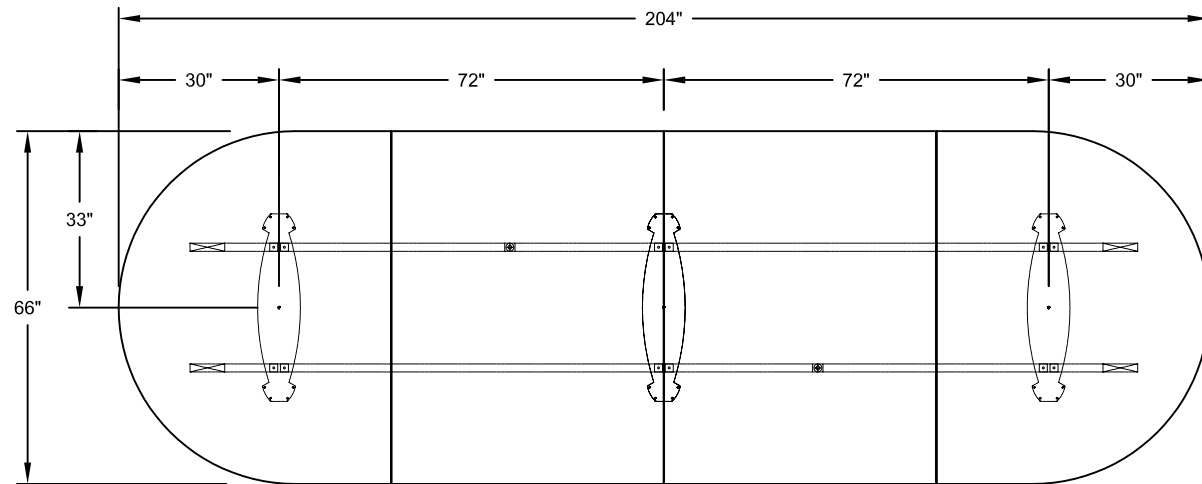

MODEL - DUO BASES
 SIZE: 204" X 66"

PLAN VIEW

DIMENSIONS SHOWN TO CENTRE OF BASES

THIS DRAWING IS CONFIDENTIAL AND PROPRIETARY. NO PART OF THIS DRAWING
 MAY BE COPIED, DISCLOSED TO ANY THIRD PARTY OR USED FOR ANY PURPOSE
 WITHOUT THE EXPRESS WRITTEN AUTHORIZATION OF NIENKAMPER FURNITURE & ACCESSORIES

MODEL - TAPER AND T- BASES
 SIZE: 204" X 66"

PLAN VIEW

DIMENSIONS SHOWN TO CENTRE OF BASES

THIS DRAWING IS CONFIDENTIAL AND PROPRIETARY. NO PART OF THIS DRAWING
 MAY BE COPIED, DISCLOSED TO ANY THIRD PARTY OR USED FOR ANY PURPOSE
 WITHOUT THE EXPRESS WRITTEN AUTHORIZATION OF NIENKAMPER FURNITURE & ACCESSORIES