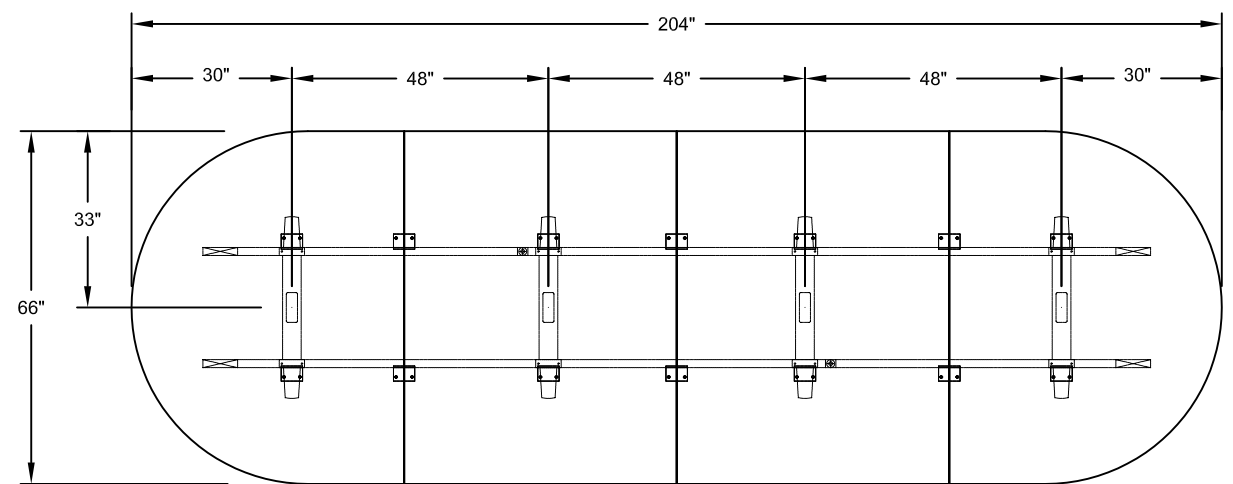

MODEL - DUO BASES
 SIZE: 204" X 66"

PLAN VIEW

DIMENSIONS SHOWN TO CENTRE OF BASES

THIS DRAWING IS CONFIDENTIAL AND PROPRIETARY. NO PART OF THIS DRAWING
 MAY BE COPIED, DISCLOSED TO ANY THIRD PARTY OR USED FOR ANY PURPOSE
 WITHOUT THE EXPRESS WRITTEN AUTHORIZATION OF NIENKAMPER FURNITURE & ACCESSORIES

MODEL - TAPER AND T- BASES
 SIZE: 204" X 66"

PLAN VIEW

DIMENSIONS SHOWN TO CENTRE OF BASES

THIS DRAWING IS CONFIDENTIAL AND PROPRIETARY. NO PART OF THIS DRAWING
 MAY BE COPIED, DISCLOSED TO ANY THIRD PARTY OR USED FOR ANY PURPOSE
 WITHOUT THE EXPRESS WRITTEN AUTHORIZATION OF NIENKAMPER FURNITURE & ACCESSORIES