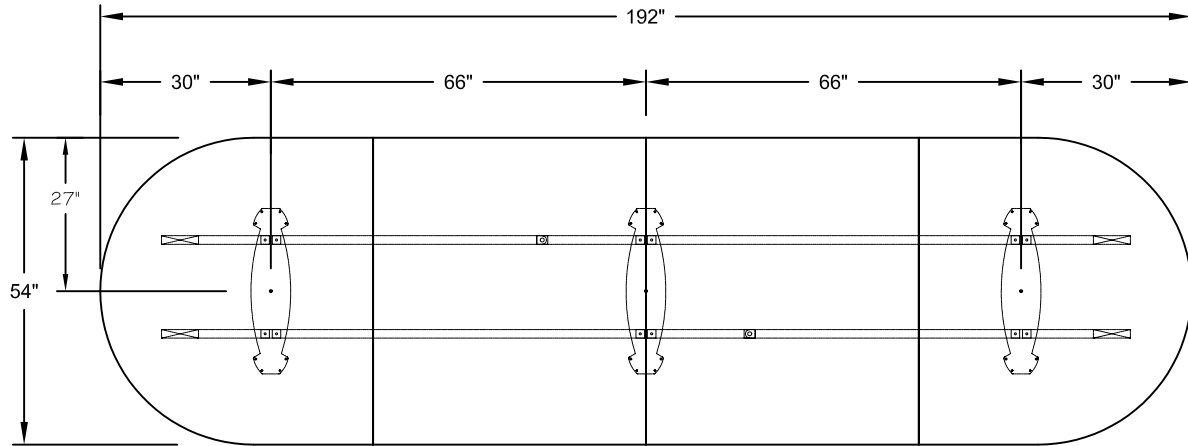

MODEL - DUO BASES  
 SIZE: 192" X 54"

PLAN VIEW

DIMENSIONS SHOWN TO CENTRE OF BASES

THIS DRAWING IS CONFIDENTIAL AND PROPRIETARY. NO PART OF THIS DRAWING  
 MAY BE COPIED, DISCLOSED TO ANY THIRD PARTY OR USED FOR ANY PURPOSE  
 WITHOUT THE EXPRESS WRITTEN AUTHORIZATION OF NIENKAMPER FURNITURE & ACCESSORIES

MODEL - TAPER AND T-BASES  
 SIZE: 192" X 54"

PLAN VIEW

DIMENSIONS SHOWN TO CENTRE OF BASES

THIS DRAWING IS CONFIDENTIAL AND PROPRIETARY. NO PART OF THIS DRAWING  
 MAY BE COPIED, DISCLOSED TO ANY THIRD PARTY OR USED FOR ANY PURPOSE  
 WITHOUT THE EXPRESS WRITTEN AUTHORIZATION OF NIENKAMPER FURNITURE & ACCESSORIES