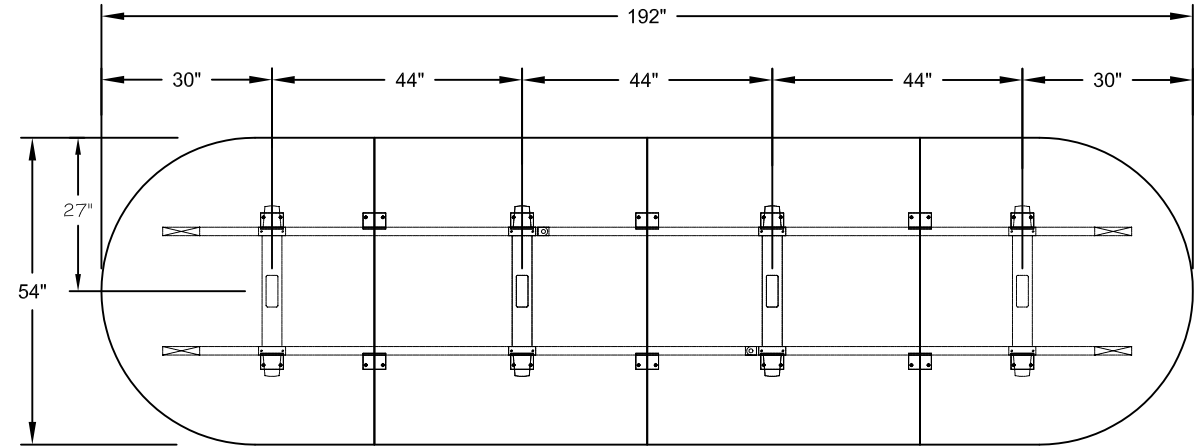

MODEL - DUO BASES  
 SIZE: 192" X 54"

PLAN VIEW

DIMENSIONS SHOWN TO CENTRE OF BASES

THIS DRAWING IS CONFIDENTIAL AND PROPRIETARY. NO PART OF THIS DRAWING  
 MAY BE COPIED, DISCLOSED TO ANY THIRD PARTY OR USED FOR ANY PURPOSE  
 WITHOUT THE EXPRESS WRITTEN AUTHORIZATION OF NIENKAMPER FURNITURE & ACCESSORIES

MODEL - TAPER AND T-BASES  
 SIZE: 192" X 54"

PLAN VIEW

DIMENSIONS SHOWN TO CENTRE OF BASES

THIS DRAWING IS CONFIDENTIAL AND PROPRIETARY. NO PART OF THIS DRAWING  
 MAY BE COPIED, DISCLOSED TO ANY THIRD PARTY OR USED FOR ANY PURPOSE  
 WITHOUT THE EXPRESS WRITTEN AUTHORIZATION OF NIENKAMPER FURNITURE & ACCESSORIES