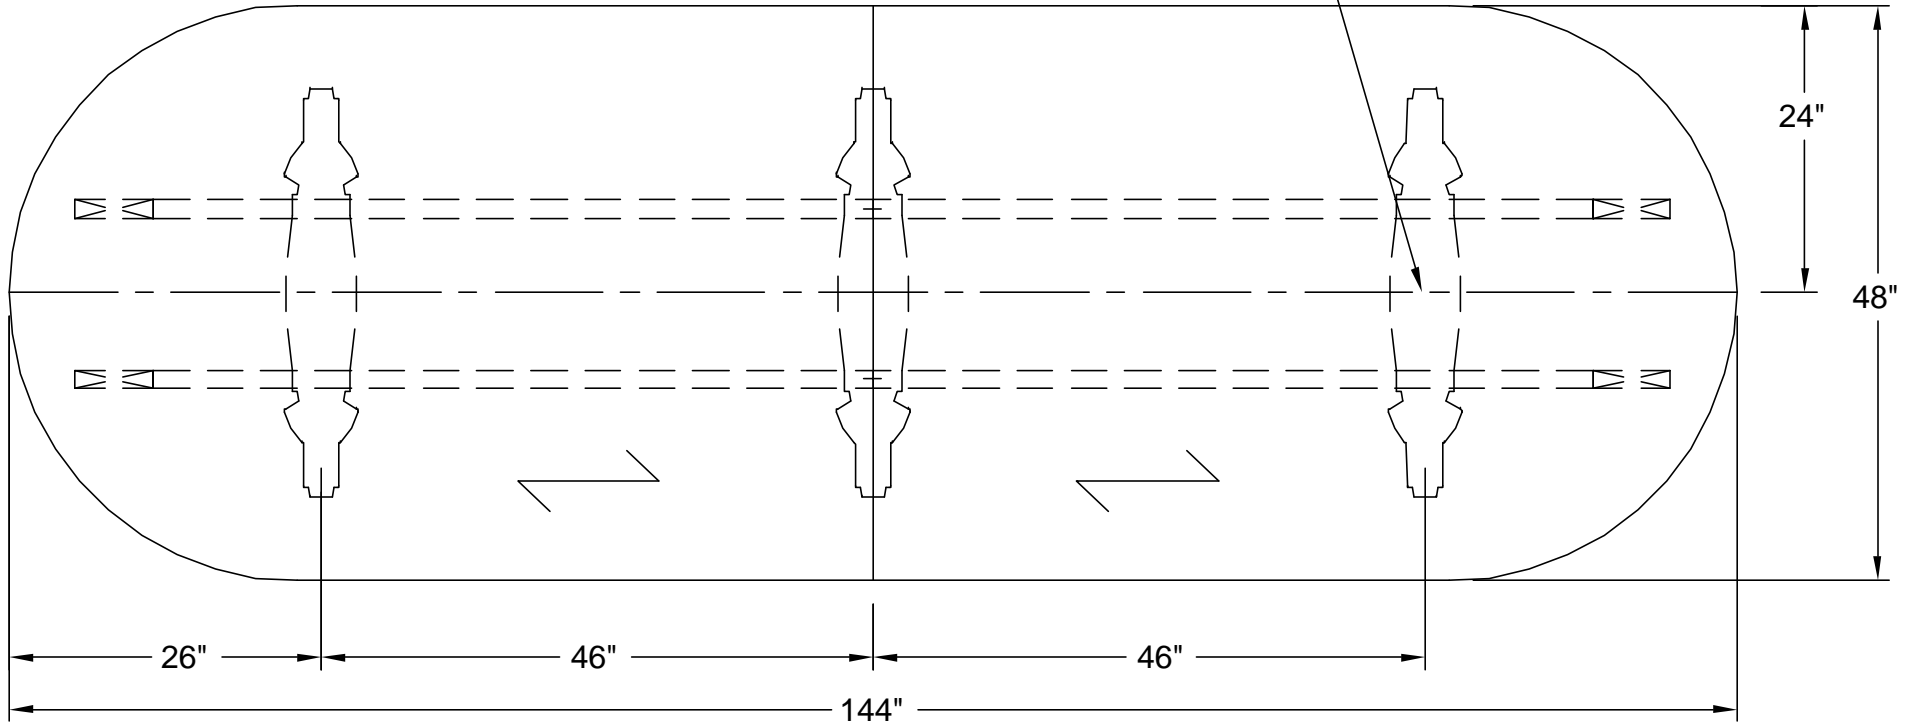

ICFgroup

nienkämper

257 Finchdene Square
Scarborough, Ontario,
Canada M1X 1B9

Tel 416-298-5700 / Fax 416-298-4426
EMAIL : customerservice@nienkamper.com

LOCATE CORE DRILL AT CENTRE OF BASES

PLAN VIEW

THIS DRAWING IS CONFIDENTIAL AND PROPRIETARY. NO PART OF THIS DRAWING MAY BE COPIED, DISCLOSED OR SENT TO ANY THIRD PARTY OR USED FOR ANY PURPOSE WITHOUT THE EXPRESS WRITTEN AUTHORIZATION OF NIENKAMPER FURNITURE AND ACCESSORIES.