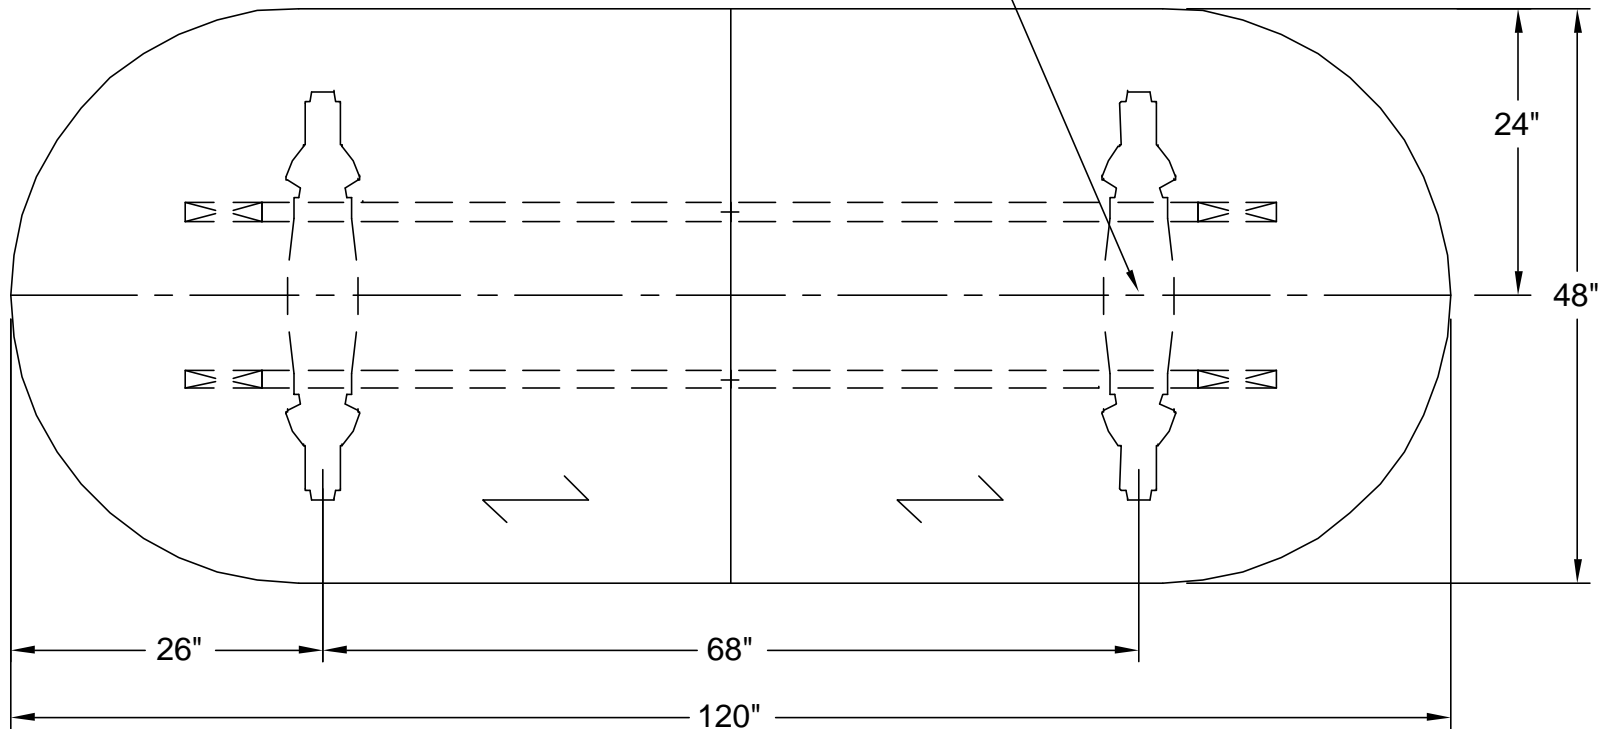

ICF group

nienkämper

257 Finchdene Square
Scarborough, Ontario,
Canada M1X 1B9

Tel 416-298-5700 / Fax 416-298-4426
EMAIL : customerservice@nienkamper.com

PLAN VIEW

LOCATE CORE DRILL AT CENTRE OF BASES

THIS DRAWING IS CONFIDENTIAL AND PROPRIETARY. NO PART OF THIS DRAWING MAY BE COPIED,
DISCLOSED OR SENT TO ANY THIRD PARTY OR USED FOR ANY PURPOSE WITHOUT THE EXPRESS WRITTEN
AUTHORIZATION OF NIENKAMPER FURNITURE AND ACCESSORIES.