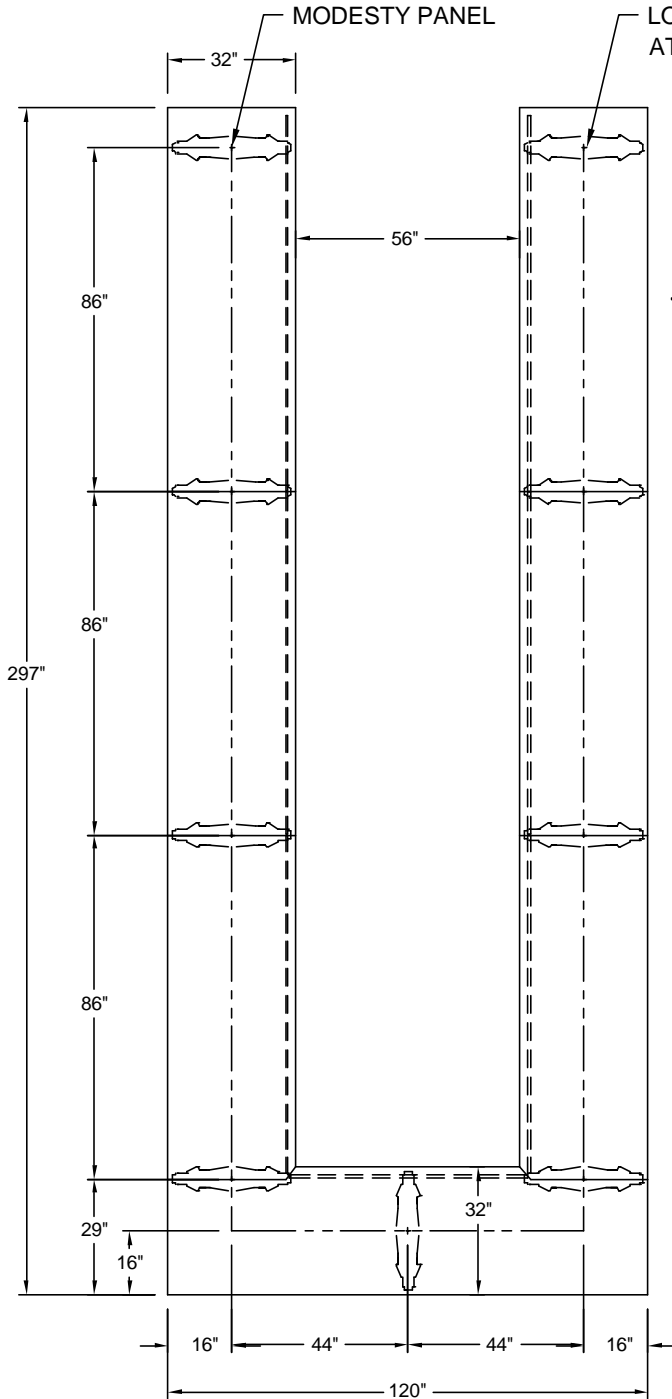

PLAN VIEW

LEG STYLE MODEL

- DUO BASE** - 55244, 54614, 54624, 54634
- TAPER - POLISHED** - 55254, 54644
- TAPER - PAINTED** - 55264, 54654
- T LEG - POLISHED** - 55274, 54664
- T LEG - ANNOIDIZED** - 55284, 54674
- CASTER BASE** - 55294, 54684

SIZE 120 X 297
SEATING 24