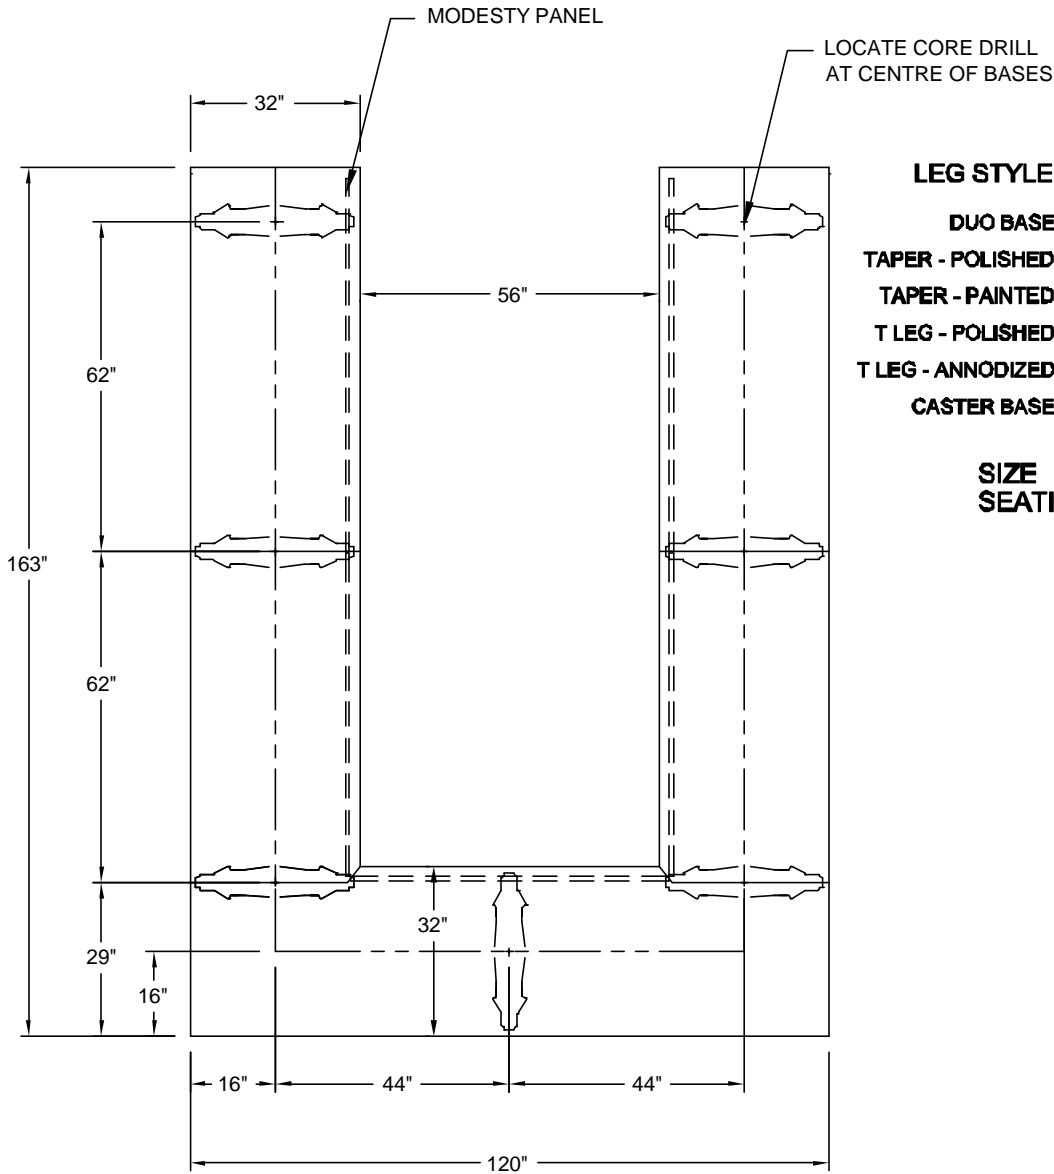

IGF group

nienkämper

257 Finchdene Square  
Scarborough, Ontario,  
Canada M1X 1B9

Tel 416-298-5700 / Fax 416-298-4426  
EMAIL : customerservice@nienkamper.com

PLAN VIEW

LEG STYLE	MODEL
DUO BASE	- 55242, 54612, 54622, 54632
TAPER - POLISHED	- 55252, 54642
TAPER - PAINTED	- 55262, 54652
T LEG - POLISHED	- 55272, 54662
T LEG - ANNODIZED	- 55282, 54672
CASTER BASE	- 55292, 54682

SIZE 120 X 163  
SEATING 14

THIS DRAWING IS CONFIDENTIAL AND PROPRIETARY. NO PART OF THIS DRAWING MAY BE COPIED, DISCLOSED OR SENT TO ANY THIRD PARTY OR USED FOR ANY PURPOSE WITHOUT THE EXPRESS WRITTEN AUTHORIZATION OF NIENKAMPER FURNITURE AND ACCESSORIES.