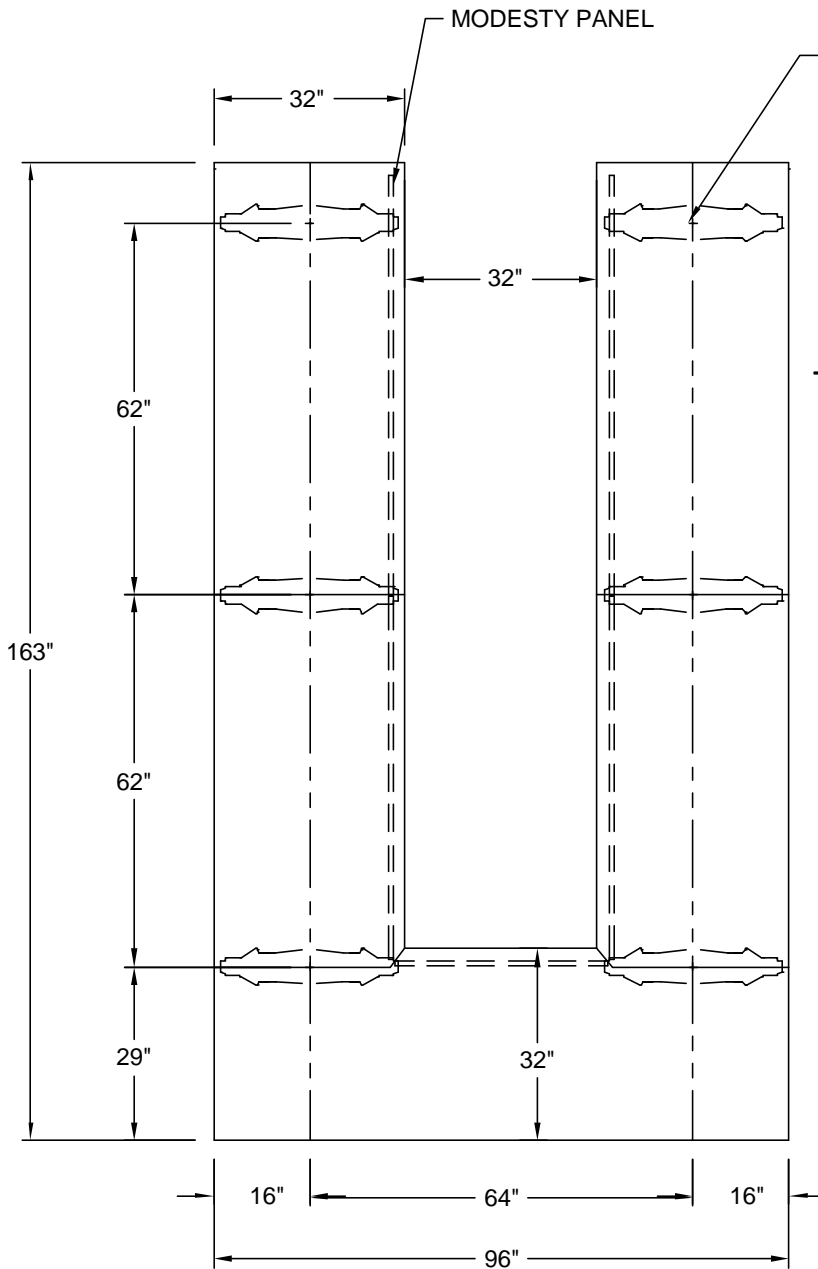

PLAN VIEW

LEG STYLE	MODEL
DUO BASE	- 55182, 54512, 54522, 54532
TAPER - POLISHED	- 55192, 54542
TAPER - PAINTED	- 55202, 54552
T LEG - POLISHED	- 55212, 54562
T LEG - ANNOZIZED	- 55222, 54572
CASTER BASE	- 55232, 54582
SIZE SEATING	96 x 163 13