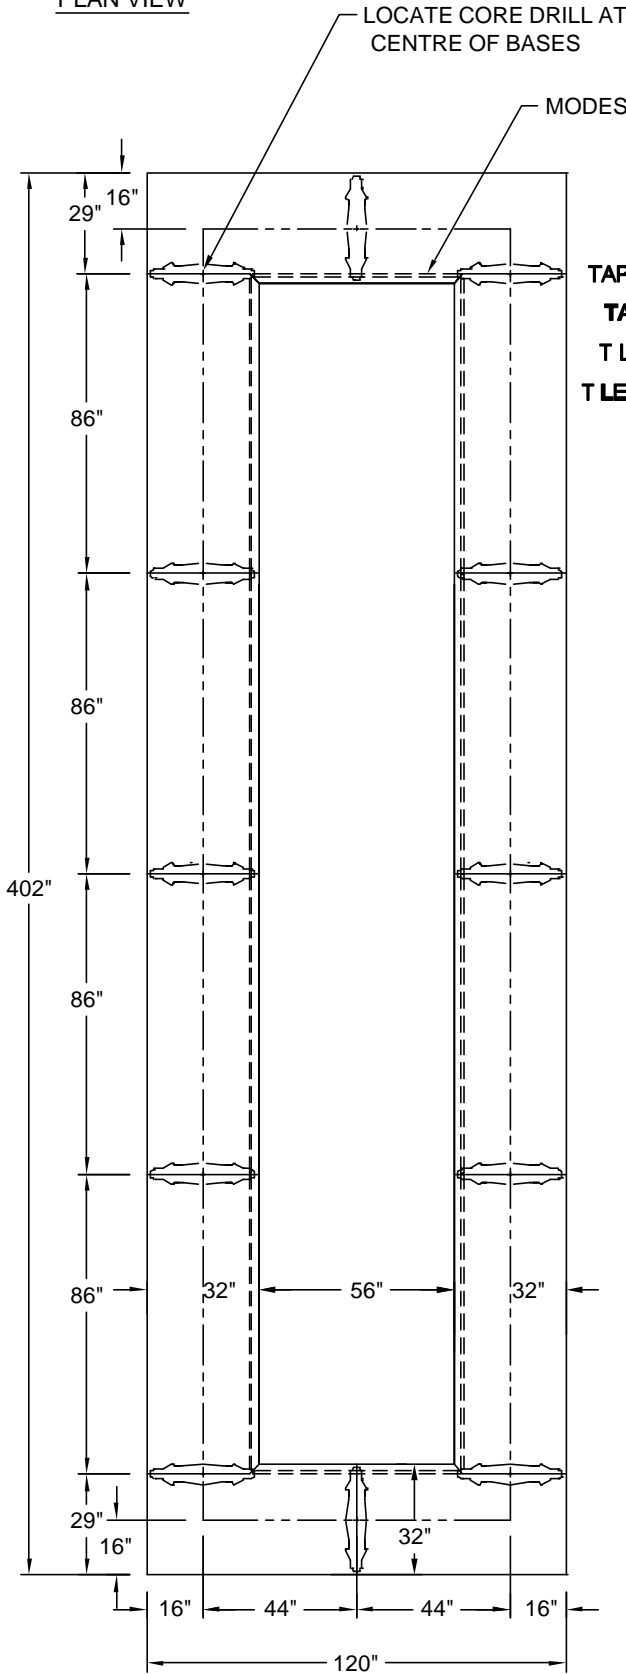

PLAN VIEW

LEG STYLE	MODEL
DUO BASE	- 55126, 53116, 53126, 53136
TAPER - POLISHED	- 55136, 53146
TAPER - PAINTED	- 55146, 53156
T LEG - POLISHED	- 55156, 53166
T LEG - ANNODIZED	- 55166, 53176
CASTER BASE	- 55176, 53186
SIZE	120 X 402
SEATING	36